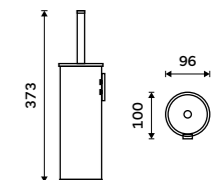

Toilet paper holder
Chrome.

UN 13055M-26