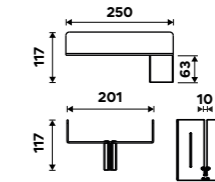

Stainless steel

Zn

2091-DL-25-90, Shower Shelf

Shower Shelf
Aluminium
Novelties

2091-DH-25-90

Shower Shelf
Aluminium
Novelties

2091-DJ-25-90

Shower Shelf
Aluminium
Novelties