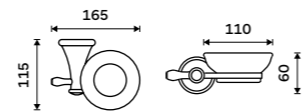

LA 19059K-80

SPARE PARTS

1059LA

SPARE PARTS

1178LA-80

1178LA-80

1178LA-R-80

1178LA-R-80

1178LA-2-62

1178LA-2-62

1094KU

1094LA