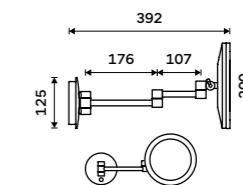

ZK 20465-26

Backlit touch sensor

Cosmetic LED mirror with touch sensor
With backlit sensor, 2700 and 6500 K, output 8 W, 5x magnifying. Chrome.

ZK 20265P-26

Cosmetic LED mirror with touch sensor
With backlit sensor, 2700 and 6500 K, output 8 W, 5x magnifying. Chrome.