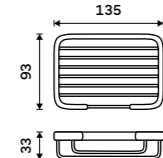

OP 108N-26

Wire soap dish
Shelf to bath or shower. High gloss.

OP 111N-26

Wire shelf
Shelf to bath or shower. High gloss.

OP 112N-26

Wire shelf
Shelf to bath or shower. High gloss.

OP 113N-26

Wire corner shelf
Shelf to bath or shower. High gloss.

AX 507-26

Wire corner shelf
Shelf to bath or shower. High gloss.

BO 303N-26

Wire shelf
Shelf to bath or shower. High gloss.

BO 312N-26

Wire shelf
Shelf to bath or shower. High gloss.

BO 313N-26