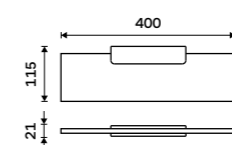

Shelf IXI 400 mm

Satinated PLEXIGLAS. Black matt.

MAC X340-C-90