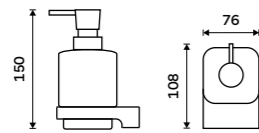

Soap dispenser
Ceramic container. Brass pump. Volume 320 ml. Chrome.

MA 29031K-T-26

Soap dispenser and Toothbrush holder.
Ceramic. Chrome.
Novelties

MA 2905831K-26

Soap dispenser and Toothbrush holder.
Ceramic. Chrome.
Novelties