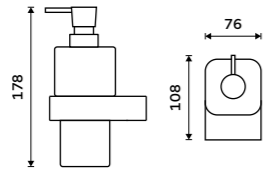

more at nimco.cz/en

◀ NK 30031C-T-26, Soap dispenser

▶ NK 30060-26, Towel holder 232 mm

NIKAU CHROME

Soap dispenser
Satinated glass container. Plastic pump.
Dispenser volume 290 ml. Chrome.

NK 30031H-26

Soap dispenser
Satinated glass container. Brass pump.
Volume 290 ml. Chrome.