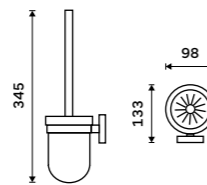

Toilet brush holder
All-metal. Free standing or it can be hung. Pull-out container. Brushed stainless steel.

UNM 13094E-10