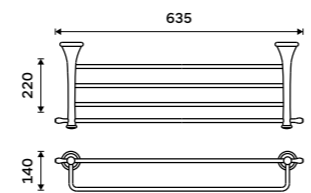

Single hook
Chrome.

LA 19054-26

Double towel holder 515 mm
Chrome.

LA 19046D-26

Double towel holder 635 mm
Chrome.

LA 19061D-26

Towel shelf 635 mm
With a rail for towel. Chrome.

LA 19063-26