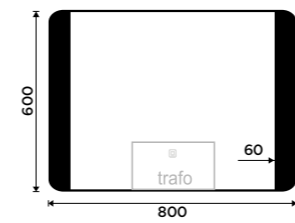

ZPC 42003V-90

LED mirror 1000x600
With touch sensor. Output 27 W. Possibility of setting the color temperature 2700K - 6000K. Black matt.