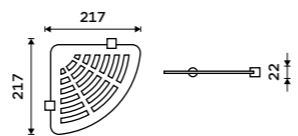

NA X360

Corner shelf IXI
Satinated PLEXIGLAS. Chrome.
Novelties

BR X208-26

Corner shelf IXI
Satinated PLEXIGLAS. Chrome.

BR X212-26

Corner shelf IXI
Satinated PLEXIGLAS. Chrome.

BR X211-26

Shelf 300 mm
Satinated PLEXIGLAS. Chrome.