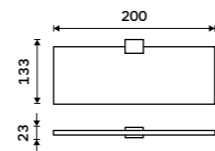

Ki-X320-C-90

Shelf IXI 300 mm
Satinated PLEXIGLAS, Black matt.