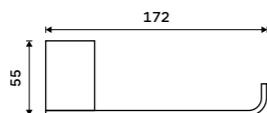

Ki 14055g-26

Toilet paper holder
Chrome.