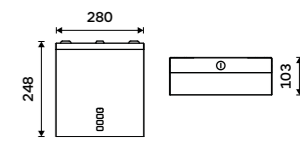

HPM 27080-S-10

Hygiene bag holder
Brushed stainless steel.