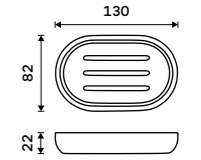

SPARE PARTS

KO 24031-K

KO 24051-V

KO 24057-P

KO 24059-S

1028KO-26

KO 24031-K

1028KO-05

KO 24051-V

KO 24057-P

KO 24059-S

SPARE PARTS