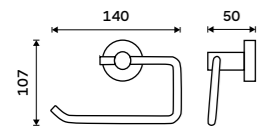

Toilet paper holder
Chrome.

UN 13055B-26