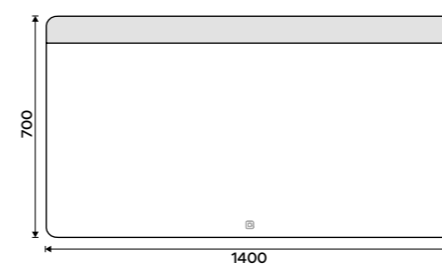

ZP 23008V

LED mirror 900 x 700
With touch sensor. Output 13,5W. Possibility of setting the color temperature 2700K - 6000K. Aluminium frame.