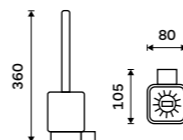

Toilet brush
Ceramic container. Chrome.

Ki 14094KN-26