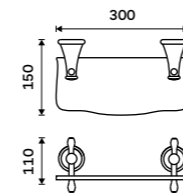

LA 19091UK-30-26

Shelf 400 mm
Shelf made of white artificial stone.
Chrome.

LA 19091UK-40-26

Shelf 500 mm
Shelf made of white artificial stone.
Chrome.

LA 19091UK-50-26

Shelf 500 mm
Clear glass. Chrome.

LA 19091-26

SPARE PARTS

1091LA