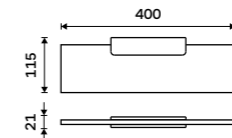

Shelf 300 mm

EXTRAWHITE satinated glass 8 mm. Black matt.

MAC 29091B-30-90

Shelf 400 mm

EXTRAWHITE satinated glass 8 mm. Black matt.

MAC 29091B-40-90

Shelf 500 mm

EXTRAWHITE satinated glass 8 mm. Black matt.