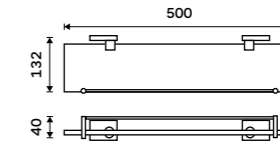

Shelf with rail 600 mm
EXTRAWHITE satinated glass 8 mm.
Chrome.

KE 22091BX-60-26