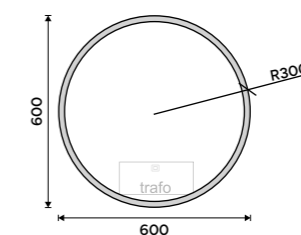

LED mirror dia. 600
With touch sensor. Output 26 W. Possibility of setting the color temperature 2700K - 6000K. Black matt.

Novelties

ZPC 28000RV-90