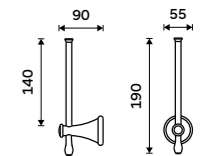

LA 19055R-26