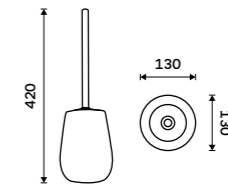

SPARE PARTS

1028TA-90

1178TA-90

1178TA-R-90

1178TA-3-90

1178TA-2-62

1028TA-05

1178TA-05

1178TA-R-05

1178TA-3-05

1178TA-2-62