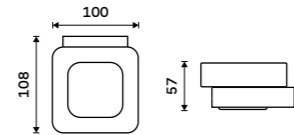

Toothbrush holder
Ceramic cup. Black matt.

NKC 30058K-90