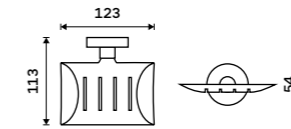

SPARE PARTS

Pump
Plastic. Chrome.

1028Z-26

Pump
Brass. Chrome.

1028T-26

All-metal soap dish
Chrome.

UN 13059M-26

Wire soap dish
Chrome.