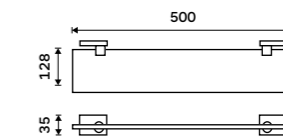

Shelf 600 mm
EXTRAWHITE satinated glass 8 mm.
Chrome.

KE 22091B-60-26