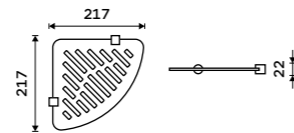

1091AX-50-26

Glass shelf + rail 600 mm
Satinated glass. Chrome.

1091AX-60-26

Corner shelf IXI
Satinated PLEXIGLAS. Chrome.

Novelties

BR X208-26

Corner shelf IXI
Satinated PLEXIGLAS. Chrome.

BR X212-26