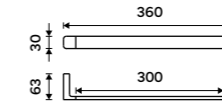

MA 29035-26

Towel holder 460 mm
Chrome.

MA 29046-26

Towel holder 610 mm
Chrome.

MA 29061-26

Hook
Chrome.

MA 29054-26

Towel holder 370 mm
Chrome.