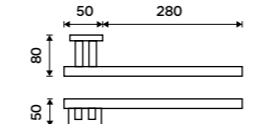

KE 22060P-26

Double towel holder 505 mm
Chrome.