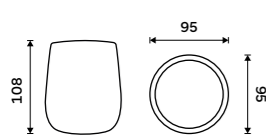

SPARE PARTS

1028TA-90

1178TA-90

1178TA-R-90

1178TA-3-90

1178TA-2-62

1028TA-05

1178TA-05

1178TA-R-05

1178TA-3-05

1178TA-2-62