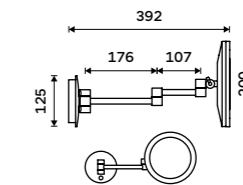

ZK 20265-26

Cosmetic LED mirror with touch sensor
With backlit sensor, 6500 K, output 8 W, 5x magnifying. Chrome.