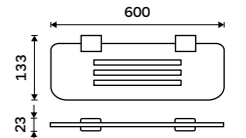

Ki-X360-90

Black shelf IXI 200 mm
Satinated PLEXIGLAS, Black matt.