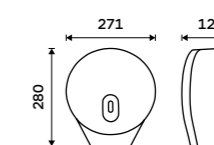

HP 9555M-04

Toilet paper dispenser
ABS plastic. Silver metallic.

HP 9555J-04

Hygiene bag holder
ABS plastic. Chrome.

UN 9005P-26

V-fold paper towel dispenser
ABS plastic. Silver metallic.

HP 9580-04

Touchless sanitizer gel or soap dispenser
Volume 1200 ml. ABS plastic. White.