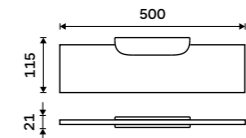

Shelf 500 mm

EXTRAWHITE satinated glass 8 mm. Black matt.

NKC 30091B-50-90