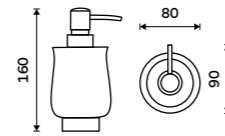

Soap dispenser
Volume 300 ml. Plastic pump. Antique copper.

1031LA-80