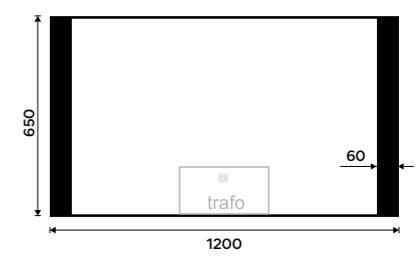

ZPC 41006V-90