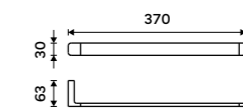

MA 29097-26

Towel holder 370 mm
Chrome.