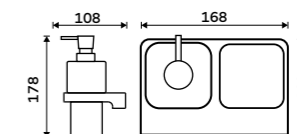

Soap dispenser and Toothbrush holder.
Satinated glass. Chrome.

Novelties

MA 2905831H-T-26