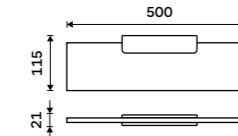

Shelf 600 mm

EXTRAWhite satinated glass 8 mm. White matt.

Novelties

MAB 29091B-60-05