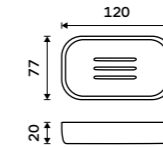

Toothbrush cup

Polyresin, bamboo. White matt.

BA 28058-05