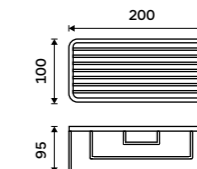

OP 108N-26

Wire soap dish
Shelf to bath or shower. High gloss.

OP 111N-26

Wire shelf
Shelf to bath or shower. High gloss.

OP 112N-26

Wire shelf
Shelf to bath or shower. High gloss.

OP 113N-26

Wire corner shelf
Shelf to bath or shower. High gloss.

AX 507-26

Wire corner shelf
Shelf to bath or shower. High gloss.

BO 303N-26

Wire shelf
Shelf to bath or shower. High gloss.

BO 312N-26

Wire shelf
Shelf to bath or shower. High gloss.

BO 313N-26