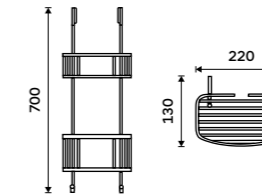

OP 101N-26

Wire shelf
Shelf to bath or shower. High gloss.

OP 102N-26

Wire shelf
Shelf to bath or shower. High gloss.

OP 106-26

Wire shelf
Shelf to bath or shower. High gloss.

OP 107-26

Wire corner shelf
Shelf to bath or shower. High gloss.

AX 506-26

TR 02-26

Double corner wire shelf
Shelf to bath or shower. High gloss.

OP 121D-26

Wire double shelf
Shelf to bath or shower. High gloss.

OP 123D-26

Wire shelf
Shelf to bath or shower. High gloss.