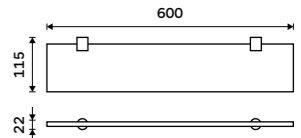

SPARE PARTS

1091RB

1091B-20

1091B-30

1091B-40

1091B-50

1091B-60

SPARE PARTS