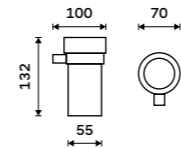

SPARE PARTS

1029W

1059W

1058W

1028Y-26

1028T-26