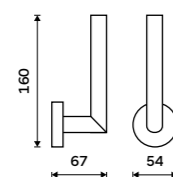

Spare toilet paper holder
Chrome.

UN 13055S-26