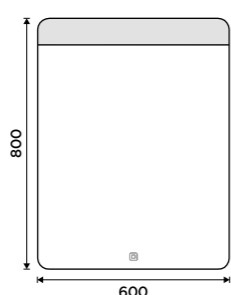

ZP 23002V

LED mirror 800 x 700
With touch sensor. Output 12W. Possibility of setting the color temperature 2700K - 6000K. Aluminium frame.