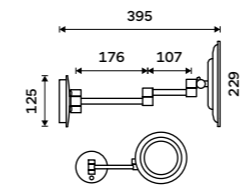

ZK 20265-90, Cosmetic LED mirror with touch sensor

more at nimco.cz/en

Cosmetic LED mirror with touch sensor
With backlit sensor, 6500 K, output 8 W, 5x magnifying. Chrome.

ZK 20165-26

Cosmetic LED mirror with touch sensor
With backlit sensor, 6500 K, output 8 W, 5x magnifying. Black matt.