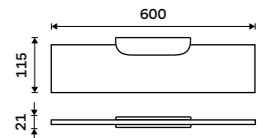

EXTRAWHITE satinated glass 8 mm. Black matt.

NKC 30091B-50-90

Shelf 600 mm

EXTRAWHITE satinated glass 8 mm. Black matt.

NKC 30091B-60-90

SPARE PARTS

Shelf glass 200 mm
EXTRAWHITE 8 mm.

1091B-20