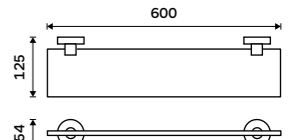

Shelf 600 mm
EXTRAWHITE satinated glass 8 mm. Brushed stainless steel.

UNM 13091B-60-10