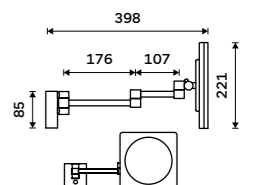

ZK 20465P-26