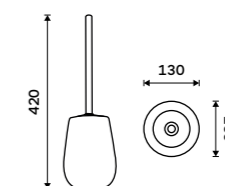

Set dispenser, cup, toilet brush

Ceramic containers. Taupe mat. Plastic pump. Stainless steel brush handle.

Novelties

TA SET-07

SPARE PARTS

Pump

Plastic brown matte.

1028TA-07

Toilet brush

Plastic toilet brush bristles. Brown matte stainless steel handle.

1178TA-07

Toilet brush handle

Brown matte. Stainless steel.

1178TA-R-07

Toilet brush cover

TPE plastic.

1178TA-3-07

Bristles of toilet brush

Plastic.

1178TA-2-62