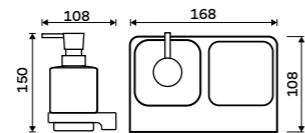

Soap dispenser
Ceramic container. Brass pump. Volume 320 ml. Chrome.

MA 29031K-T-26

Soap dispenser and Toothbrush holder.
Ceramic. Chrome.
Novelties

MA 2905831K-26

Soap dispenser and Toothbrush holder.
Ceramic. Chrome.
Novelties