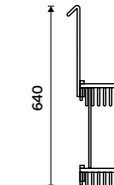

Ki 14017D-H-26

Shower Shelf
stainless steel 1.43001
Novelties