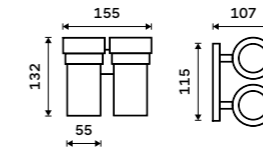

Soap dispenser with cup
Ceramic containers. Plastic pump. Chrome.

KE 2205831KN-26