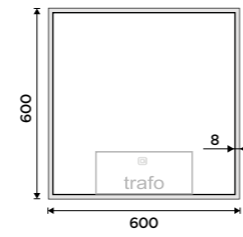

LED mirror 600x600
With touch sensor. Output 30 W. Possibility of setting the color temperature 2700K - 6000K. Aluminium frame.

ZP 13066V