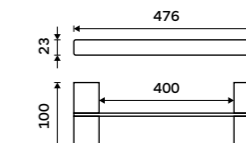

Ki 14046D-26

Double towel holder 626 mm
Chrome.