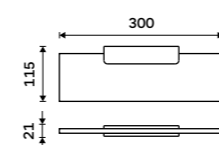

Shelf IXI 300 mm

Satinated PLEXIGLAS. Black matt.

MAC X330-C-90