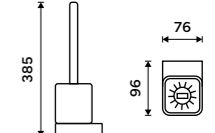

NK 30031K-26

NK 30031K-T-26

Soap dish
Ceramic. Chrome.

NK 30059K-26

Toothbrush holder
Ceramic cup. Chrome.

NK 30058K-26

Novelties

NK 30094K-26

NK 30094KN-26

NK 30094KN-HR-26

SPARE PARTS

1029Ki

1059Ki

1058Ki

1028Z-26

1028T-26

SPARE PARTS

1178Ki-26

1178WN-26

1178HR-26

1178Ki-2

1178WN-1-26

1178HR-1-26

1178Ki-1

1178Ki-3

1178Ki-2-62

1094Ki

1178WN-2-62

1094KN