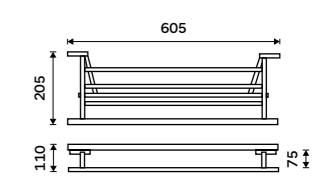

KE 22060P-26

Double towel holder 505 mm
Chrome.

KE 22046D-26

Double towel holder 605 mm
Chrome.

KE 22061D-26

Towel shelf 605 mm
With a rail for towel. Chrome.

KE 22063-26

Individual shelf holders
For glass maximally 8 mm thick. Chrome.