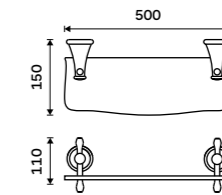

LA 19091UK-30-26

Shelf 400 mm
Shelf made of white artificial stone.
Chrome.

LA 19091UK-40-26

Shelf 500 mm
Shelf made of white artificial stone.
Chrome.

LA 19091UK-50-26

Shelf 500 mm
Clear glass. Chrome.

LA 19091-26

SPARE PARTS

1091LA