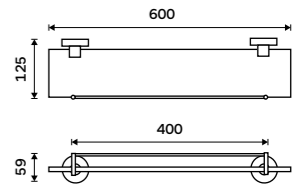

SPARE PARTS

Shelf glass 300 mm
EXTRAWHITE 8 mm.

1091B-30

Shelf glass 400 mm
EXTRAWHITE 8 mm.

1091B-40

Shelf glass 500 mm
EXTRAWHITE 8 mm.

1091B-50

Shelf glass 600 mm
EXTRAWHITE 8 mm.

1091B-60

Rail for shelf 250 mm
Maximal glass thickness 8 mm. Chrome.

UN 1001S-25-26

Rail for shelf 400 mm
Maximal glass thickness 8 mm. Chrome.

UN 1001S-40-26