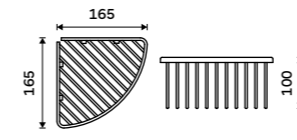

OP 101N-26

Wire shelf
Shelf to bath or shower. High gloss.

OP 102N-26

Wire shelf
Shelf to bath or shower. High gloss.

OP 106-26

Wire shelf
Shelf to bath or shower. High gloss.

OP 107-26

Wire corner shelf
Shelf to bath or shower. High gloss.

AX 506-26

TR 02-26

Double corner wire shelf
Shelf to bath or shower. High gloss.

OP 121D-26

Wire double shelf
Shelf to bath or shower. High gloss.

OP 123D-26

Wire shelf
Shelf to bath or shower. High gloss.