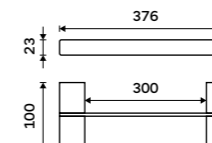

Towel holder 626 mm
Chrome.

Ki 14061-26

Swivel towel holder 375 mm
Chrome.

Ki 14096-26

Towel holder 210 mm
Chrome.

Ki 14060-26

Double towel holder 376 mm
Chrome.

Ki 14035D-26