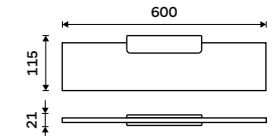

MAB 29091B-50-05

Shelf 600 mm

EXTRAWhite satinated glass 8 mm. White matt.

Novelties

MAB 29091B-60-05

SPARE PARTS

Shelf glass 200 mm
EXTRAWHITE 8 mm.

1091B-20