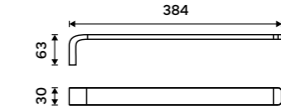

NK 30046-26

Towel holder 632 mm
Chrome.

NK 30061-26

Hook
Chrome.

NK 30054-26

Towel holder 384 mm
Chrome.

NK 30097-26

Towel holder 384 mm
Chrome.