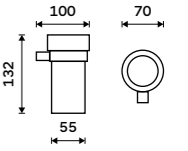

Toothbrush holder
Ceramic cup. Chrome.
BR 11058KN-26

SPARE PARTS

SPARE PARTS