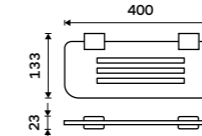

Ki X340-26

Shelf 500 mm
Satinated PLEXIGLAS, Chrome.