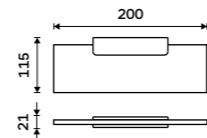

Towel holder 370 mm
Black matt.

MAC 29098-90

Individual shelf holder

For glass maximally 8 mm thick. Black matt.

MAC 29091BS-90

Shelf 200 mm

EXTRAWHITE satinated glass 8 mm. Black matt.

MAC 29091B-20-90