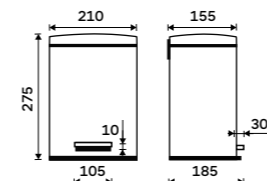

Novelties
KOS 8005-18

Dust bin
Dust bin with removable container.
Volume 5 l. White matt.