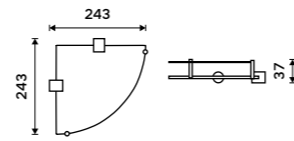

Shelf glass 600 mm
EXTRAWHITE 8 mm.

1091B-60

SPARE PARTS

Corner shelf with rail
EXTRAWHITE satinated glass 8 mm.
Chrome.

BR 11091RBX-26

Shelf with rail 300 mm
EXTRAWHITE satinated glass 8 mm.
Chrome.

BR 11091BX-30-26