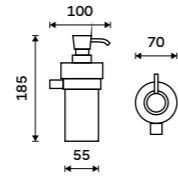

Soap dispenser
Ceramic container. Brass pump. Volume
250 ml. Chrome.
BR 11031KN-T-26