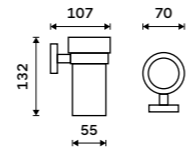

SPARE PARTS

1029W

1059W

1058W

1028L-10

1028T-10