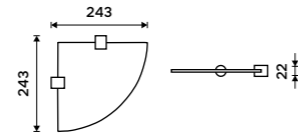

Shelf 200 mm
EXTRAWHITE satinated glass 8 mm.
Chrome.

BR 11091B-20-26