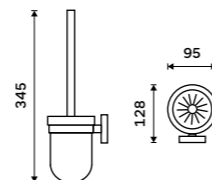

Toilet brush
Satinated glass container. Chrome.

UN 13094WN-26