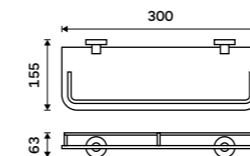

UN 1001S-40-26

Double shelf
Satinated glass. Chrome.

UN 13092CX-26

Corner shelf with rail
Satinated glass. Chrome.

UN 13091RA-26

Shelf with rail 300 mm
Satinated glass. Chrome.

UN 13091AX-30-26

Shelf with rail 400 mm
Satinated glass. Chrome.