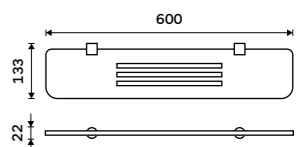

Corner shelf with rail
Satinated glass. Chrome.

BR 11091RA-26

Shelf with rail 300 mm
Satinated glass. Chrome.

BR 11091AX-30-26

Shelf with rail 400 mm
Satinated glass. Chrome.

BR 11091AX-40-26

Shelf with rail 500 mm
Satinated glass. Chrome.

BR 11091AX-50-26

Shelf with rail 600 mm
Satinated glass. Chrome.

BR 11091AX-60-26

SPARE PARTS

1091RA-26

1091AX-30-26

1091AX-40-26

1091AX-50-26

1091AX-60-26

Corner shelf IXI
Satinated PLEXIGLAS. Chrome.

Novelties

BR X208-26

Corner shelf IXI
Satinated PLEXIGLAS. Chrome.

BR X212-26

Corner shelf IXI
Satinated PLEXIGLAS. Chrome.

BR X211-26

Shelf 300 mm
Satinated PLEXIGLAS. Chrome.

BR X330-26

Shelf 400 mm
Satinated PLEXIGLAS. Chrome.

BR X340-26

Shelf 500 mm
Satinated PLEXIGLAS. Chrome.

BR X350-26

Shelf 600 mm
Satinated PLEXIGLAS. Chrome.

BR X360-26