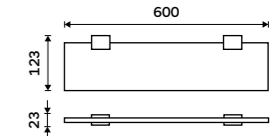

Individual shelf holders
For glass maximally 8 mm thick. Chrome.

Ki 14091BS-26

Corner shelf
EXTRAWHITE satinated glass 8 mm.
Chrome.

Ki 14091RB-26

Shelf 200 mm
EXTRAWHITE satinated glass 8 mm.
Chrome.

Ki 14091B-1U-20-26

Shelf 300 mm
EXTRAWHITE satinated glass 8 mm.
Chrome.

Ki 14091B-30-26

Shelf 400 mm
EXTRAWHITE satinated glass 8 mm.
Chrome.

Ki 14091B-40-26

Shelf 500 mm
EXTRAWHITE satinated glass 8 mm.
Chrome.

Ki 14091B-50-26

Shelf 600 mm
EXTRAWHITE satinated glass 8 mm.
Chrome.

Ki 14091B-60-26

SPARE PARTS

1091RB

1091B-20

1091B-30

1091B-40

1091B-50

1091B-60

Corner shelf
Satinated glass. Chrome.

Ki 14091RA-26

Shelf with rail 300 mm
Satinated glass. Chrome.

Ki 14091AX-30-26

Shelf with rail 400 mm
Satinated glass. Chrome.

Ki 14091AX-40-26

Shelf with rail 500 mm
Satinated glass. Chrome.

Ki 14091AX-50-26

Shelf with rail 600 mm
Satinated glass. Chrome.

Ki 14091AX-60-26

SPARE PARTS

1091RA-26

1091AX-30-26

1091AX-40-26

1091AX-50-26

1091AX-60-26