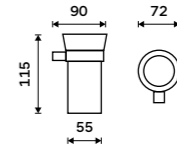

Toothbrush holder
Ceramic cup. Chrome.
Novelties
BR 11058KU-26