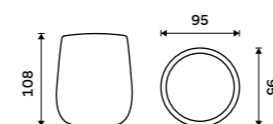

Soap dispenser

Ceramic container. Taupe mat. Plastic pump. Volume 425 ml.

Novelties

TA 3131-07