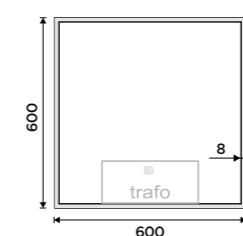

ZPC 13066V-90

LED mirror 700x700
With touch sensor. Output 32 W. Possibility
of setting the color temperature 2700K -
6000K. Black matt.