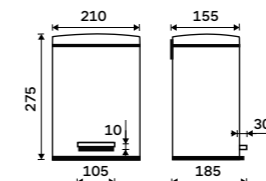

KOS 8005-05

Dust bin
Soft closing. Protection against fingerprints. Removable container 5 l.
Brushed S/S 1.4301.