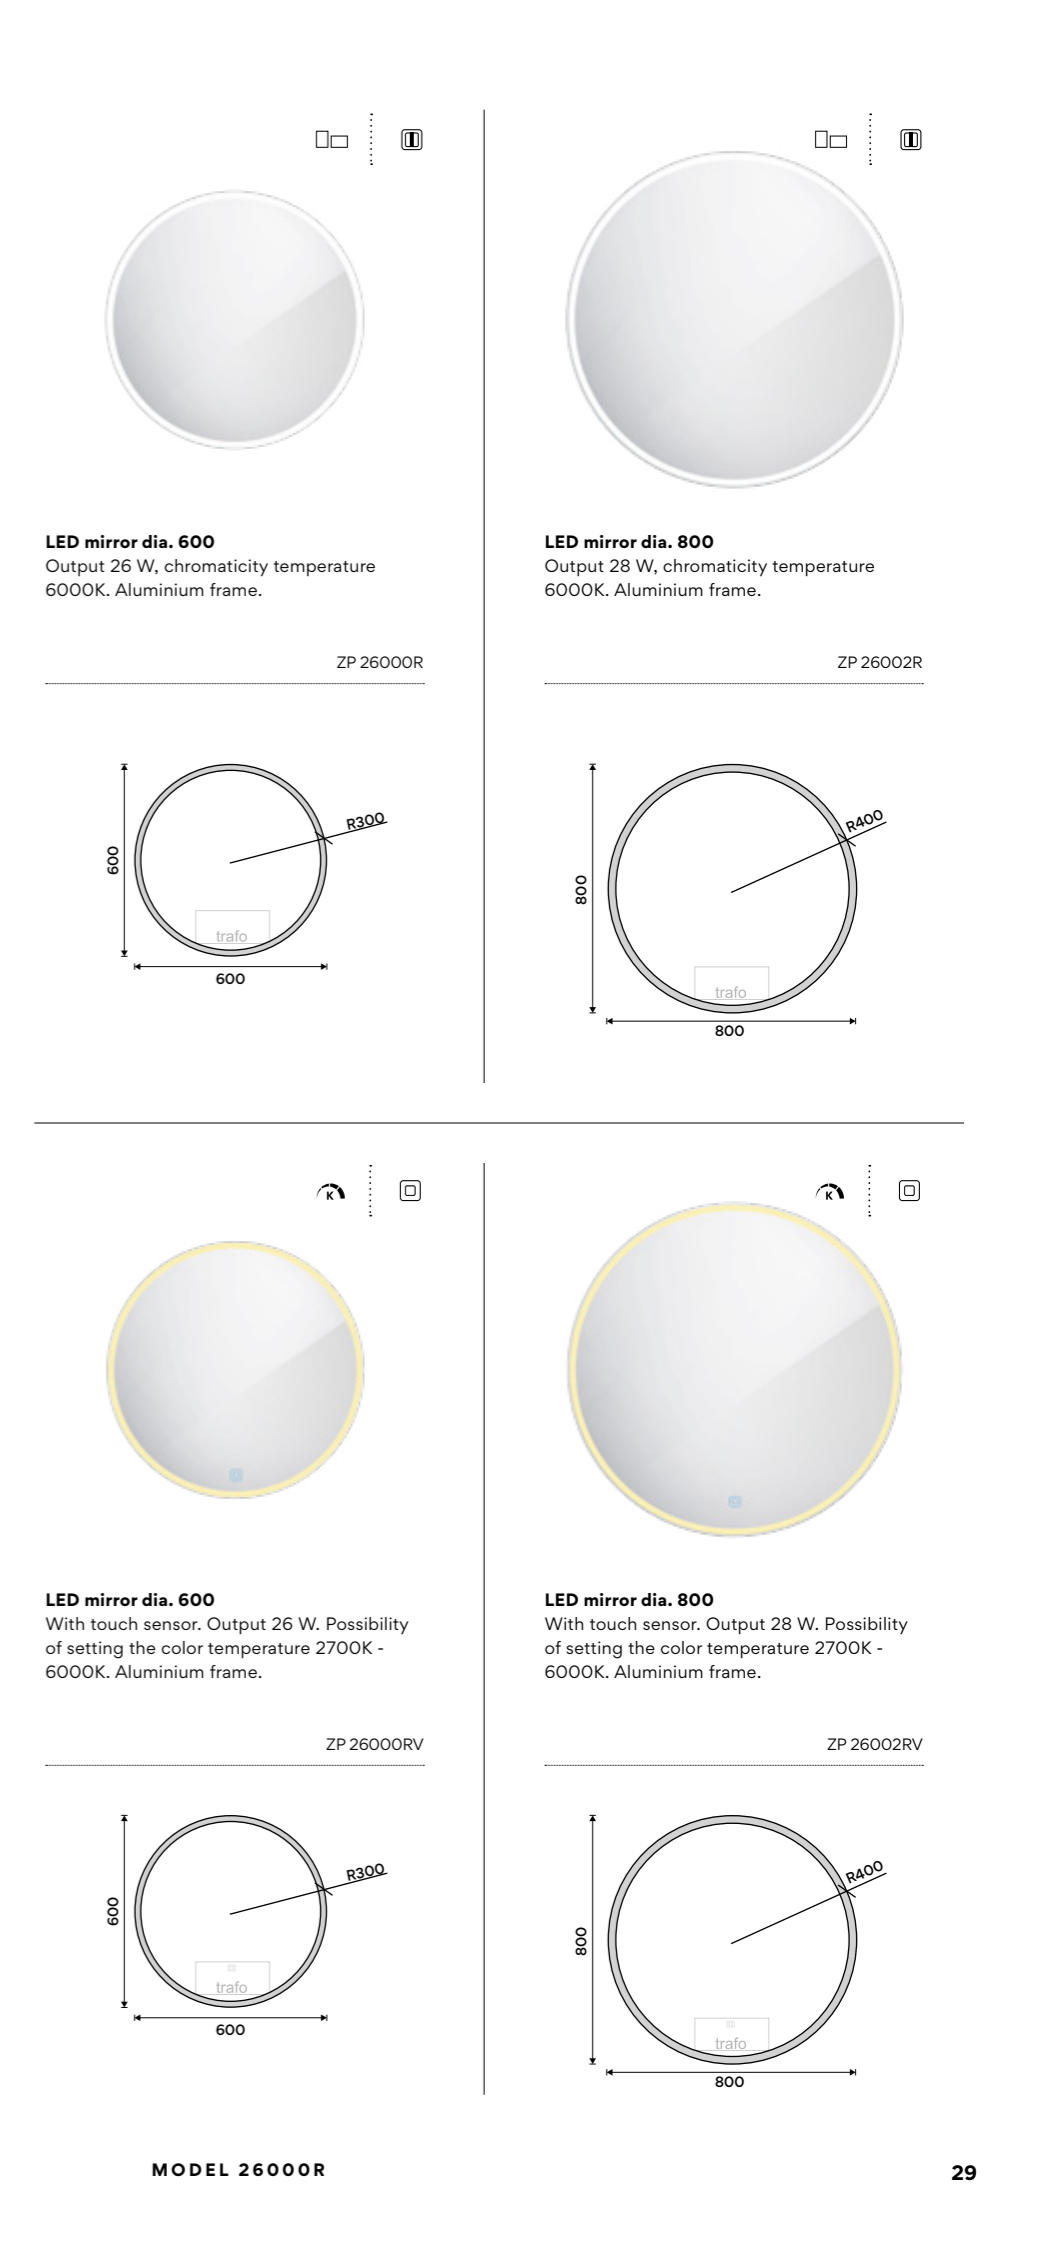

ZPC 41006-90

LED mirror 800x600
With touch sensor. Output 23 W. Possibility of setting the color temperature 2700K - 6000K. Black matt.

ZPC 41003V-90

LED mirror 1000x600
With touch sensor. Output 27 W. Possibility of setting the color temperature 2700K - 6000K. Black matt.

ZPC 41004V-90

LED mirror 1200x650
With touch sensor. Output 33 W. Possibility of setting the color temperature 2700K - 6000K. Black matt.

ZPC 41006V-90

Model 42000

Rectangular shape and rounded edges stand out perfectly in a modern bathroom. The model 42000 has executive LED strip at the top and bottom of the mirror, which simulates the ambient light behind the mirror. The mirror not only easily fulfils its practical function but it can become an elegant accessory in your bathroom.

more at nimco.cz/en

MIRROR:

ZP 26002R, LED mirror dia. 800

ACCESSORIES:

NA 28058W, Toothbrush holder

NA 28059W, Soap dish

NA 28054, Single hook

LED mirror dia. 600
Output 26 W, chromaticity temperature 6000K. Aluminium frame.

ZP 26000R

LED mirror dia. 800
Output 28 W, chromaticity temperature 6000K. Aluminium frame.

ZP 26002R

LED mirror dia. 600
With touch sensor. Output 26 W. Possibility of setting the color temperature 2700K - 6000K. Aluminium frame.