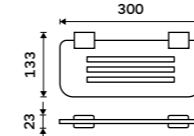

Ki X330-26

Shelf 400 mm
Satinated PLEXIGLAS, Chrome.