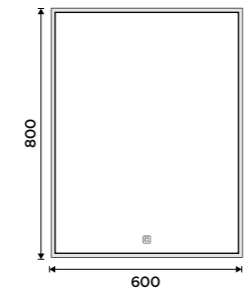

LED mirror 600 x 800
With touch sensor. Possibility of setting the color temperature 2700K - 6000K. Output 41W. Aluminium frame.

ZP 13002V