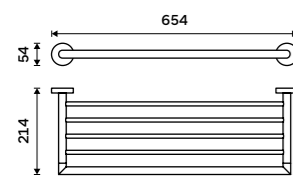

UN 13062A-26

Towel shelf 655 mm
With a rail for towel. Chrome.