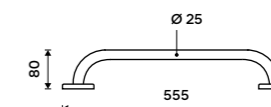

BM 7435-18

Grab bar 650 mm
Safety grab bar to bath or shower.
Burnished stainless steel 1.4301.

BM 7635-18

Cosmetic mirrors

chrome

You don't like big mirrors or there is simply no space in your bathroom for such mirror? You should spoil yourself with a magnifying cosmetic mirror. This wall-mounted mirror is adjustable. It is very practical and you don't need much space for it to fulfil its function.