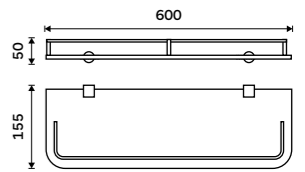

Shelf with rail 400 mm
Satinated glass. Chrome.

BR 11091AX-40-26

Shelf with rail 500 mm
Satinated glass. Chrome.

BR 11091AX-50-26

Shelf with rail 600 mm
Satinated glass. Chrome.

BR 11091AX-60-26

SPARE PARTS