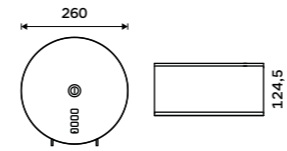

HPM 27055-10

Toilet paper holder with shelf
Stainless steel 1.4301. Brushed stainless steel.