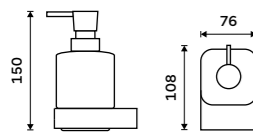

1028Z-26

Pump
Brass. Chrome.

1028T-26

Soap dispenser
Ceramic container. Plastic pump. Volume 320 ml. Chrome.

NK 30031K-26

Soap dispenser
Ceramic container. Brass pump. Volume 320 ml. Chrome.

NK 30031K-T-26

Soap dish
Ceramic. Chrome.