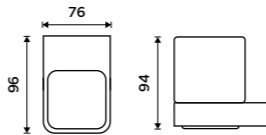

Toilet brush holder
Ceramic container. Black matt.

Novelties

NKC 30094K-90