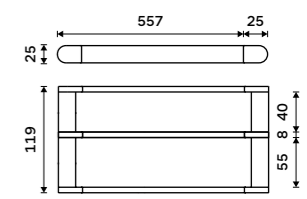

NA 28062A

Double towel holder 425 mm
Chrome + black matt.

NA 28046D

Double towel holder 557 mm
Chrome + black matt.

NA 28061D

Individual shelf holders
For glass maximally 8 mm thick. Chrome.

BR 11091BS-26

Corner shelf
EXTRAWHITE satinated glass 8 mm.
Chrome.