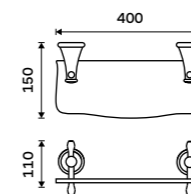

LA 19091UK-40-65

Shelf 500 mm
Shelf made of white artificial stone.
Antique brass.