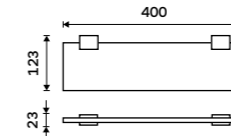

Shelf 500 mm
EXTRAWHITE satinated glass 8 mm.
Chrome.

Ki 14091B-50-26