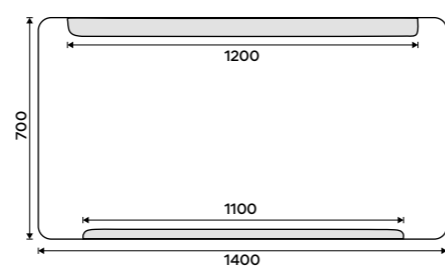

ZP 22004

LED mirror 1200 x 700
Output 28,5W, chromaticity temperature 6000K. Aluminium frame.

ZP 22006

LED mirror 1400 x 700
Output 34,5W, chromaticity temperature 6000K. Aluminium frame.

ZP 22008

LED mirror 1000 x 700
With touch sensor. Output 22,5W. Possibility of setting the color temperature 2700K - 6000K. Aluminium frame.