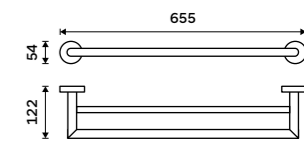

UN 13046A-26

Towel holder 655 mm
Chrome.

UN 13061A-26

Towel holder 655 mm
Chrome.

UN 13061DA-26

Swivel towel holder 405 mm
With two arms. Chrome.

UN 13096N-26

Swivel towel holder 413 mm
With two arms. Chrome.