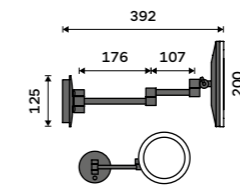

ZK 20265-90

Cosmetic LED mirror with touch sensor
With backlit sensor, 6500 K, output 8 W, 5x magnifying. Chrome.