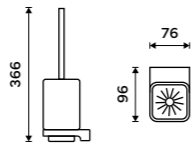

MAC 29094KN-90