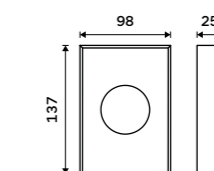

HP 9555M-04

Toilet paper dispenser
ABS plastic. Silver metallic.

HP 9555J-04

Hygiene bag holder
ABS plastic. Chrome.

UN 9005P-26

V-fold paper towel dispenser
ABS plastic. Silver metallic.

HP 9580-04

Touchless sanitizer gel or soap dispenser
Volume 1200 ml. ABS plastic. White.