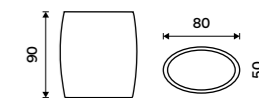

AV 15058-90