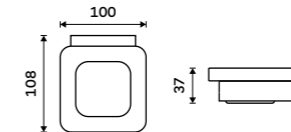

Toothbrush holder
Glass made of satinated glass. Black matt.

NKC 30058H-90