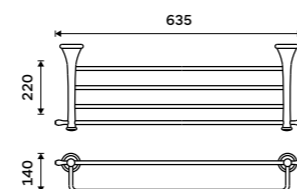

LA 19063-65