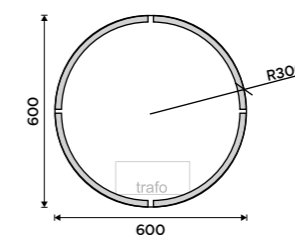

ZP 24000R

LED mirror dia. 800
Output 29 W, chromaticity temperature 6000K. Aluminium frame.