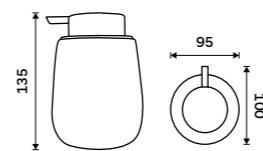

Toilet brush
Ceramic container. Light gray matte.
Stainless steel handle.
Novelties

TA 3194-04