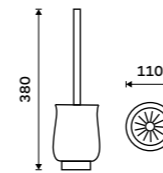

Toilet brush
Handle Antique brass.

1094LA-65