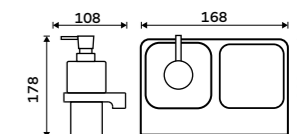

SPARE PARTS

1029H

1029C-Ki

1029C-Ki

1028Z-26

1028T-26

1028Z-26

1028T-26

1058Ki

1029C-Ki

1058Ki

1028Z-26

1028T-26

1028Z-26

1028T-26

1029H

1058H