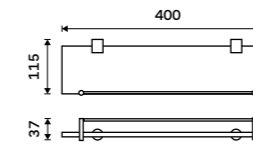

Shelf with rail 500 mm
EXTRAWHITE satinated glass 8 mm.
Chrome.

BR 11091BX-50-26