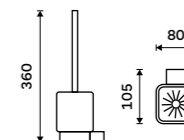

Toilet brush
Satinated glass container. Chrome.

Ki 14094CN-HR-26