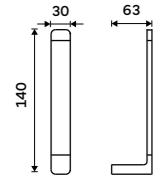

MAC 29055R-90

Toilet paper holder
Black matt.