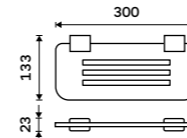

Ki-X330-90

Shelf IXI 400 mm
Satinated PLEXIGLAS, Black matt.