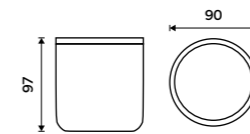

Toothbrush cup
Polyresin, bamboo. White matt.

KO 24057-05