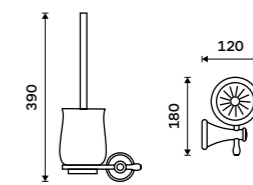

LA 19058KU-26

Toothbrush holder
Ceramic cup. Chrome.

LA 19058K-26

Toilet brush
Ceramic container. Chrome.
Novelties

LA 19094KU-26

Toilet brush
Ceramic container. Chrome.

LA 19094K-26

Spare toilet paper holder
Chrome.