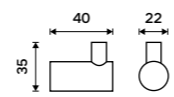

BR 11054-26

Rail with three single hooks
Chrome.