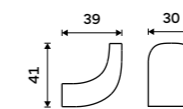

NK 30046-26

Towel holder 632 mm
Chrome.

NK 30061-26

Hook
Chrome.

NK 30054-26

Towel holder 384 mm
Chrome.

NK 30097-26

Towel holder 384 mm
Chrome.