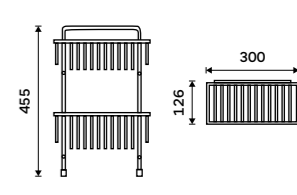

OP 101N-26

Wire shelf
Shelf to bath or shower. High gloss.

OP 102N-26

Wire shelf
Shelf to bath or shower. High gloss.

OP 106-26

Wire shelf
Shelf to bath or shower. High gloss.

OP 107-26

Wire corner shelf
Shelf to bath or shower. High gloss.

AX 506-26

TR 02-26

Double corner wire shelf
Shelf to bath or shower. High gloss.

OP 121D-26

Wire double shelf
Shelf to bath or shower. High gloss.

OP 123D-26

Wire shelf
Shelf to bath or shower. High gloss.