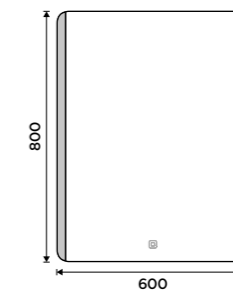

ZP 17002V

LED mirror 800 x 700
With touch sensor. Possibility of setting the color temperature 2700K - 6000K. Output 21W. Aluminium frame.