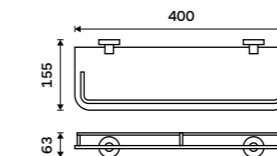

UN 13091AX-40-26

Shelf with rail 500 mm
Satinated glass. Chrome.