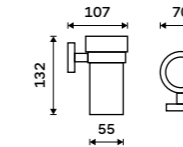

Double toothbrush holder
Glasses made of satinated glass. Chrome.

UN 13058DW-26