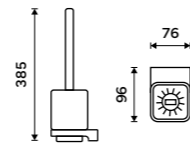

MAC 29094KN-HR-90