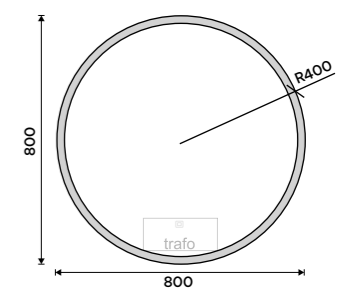

Novelties

ZPC 28000RV-90

LED mirror dia. 800
With touch sensor. Output 28 W. Possibility of setting the color temperature 2700K - 6000K. Black matt.

Novelties

ZPC 28002RV-90

MODEL 28000R

LED mirrors with acrylic backlight