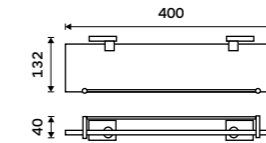

Shelf with rail 500 mm
EXTRAWHITE satinated glass 8 mm.
Chrome.

KE 22091BX-50-26