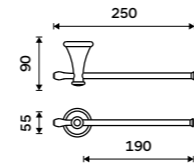

LA 19060-80

Shelf 300 mm
Shelf made of white artificial stone.
Antique copper.