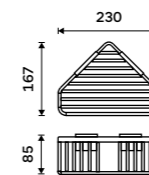

Ki 14003-26