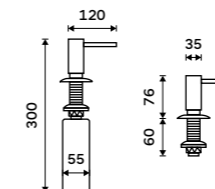

UNM 4031VH-10

Soap or sanitizer gel dispenser
Diameter of pump head 35 mm. Brass.
Black matt.

UNC 4031V-90

Soap or sanitizer gel dispenser
Diameter of pump head 35 mm. Brass.

UN 4031V-26

Soap or sanitizer gel dispenser
Diameter of pump head 35 mm. Brass.