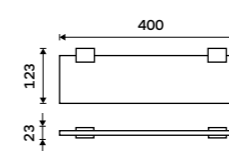

Ki-X340-C-90

Shelf IXI 500 mm
Satinated PLEXIGLAS, Black matt.

Ki-X350-C-90

Shelf 600 mm
Satinated PLEXIGLAS, Black matt.

Ki-X360-C-90

Unix

chrome

UNIX loves round shapes and a circle has become its part. Series of bathroom accessories follows the latest trends and it is designed for all lovers of plump shapes. It is massive yet airy, impressive but minimalist. It is all you need.