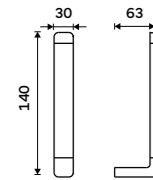

MA 29055R-26

Toilet paper holder
Chrome.