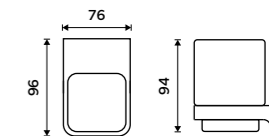

SPARE PARTS

Soap dish
Satinated glass.

1059C-Ki

Glass
Satinated glass.

1058H

Glass
Satinated glass.

1058C-Ki