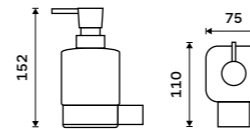

Soap dispenser
Satinated glass container. Brass pump. Volume 300 ml. Chrome.

Ki 14031C-T-26