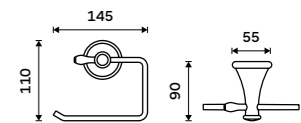

Toilet brush container
Ceramic. White.

LA 19055-80