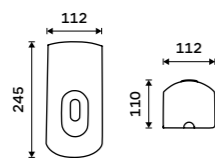

HP 9531-M-04

SPARE PARTS

1028HP-DR

1028HP-M