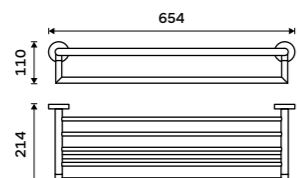

UN 13063-26

Towel shelf 655 mm
With a rail for towel. Chrome.