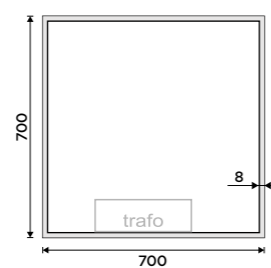

ZP13077

LED mirror 800 x 700
Color temperature - day light 4000-4500K.
Output 44 W. Aluminium frame.