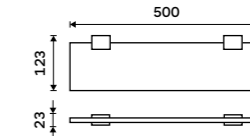

Shelf 600 mm
EXTRAWHITE satinated glass 8 mm.
Chrome.

Ki 14091B-60-26