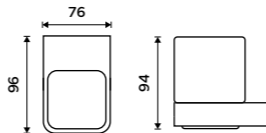

Toilet brush
Ceramic container. Chrome.

Novelties

NK 30094K-26