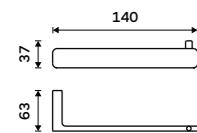

MA 29055-26

Towel holder 210 mm
Chrome.