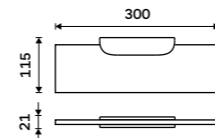

Shelf 300 mm

EXTRAWHITE satinated glass 8 mm. Black matt.

NKC 30091B-30-90