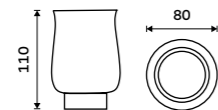

Soap dish
Ceramic. White.

1059LA