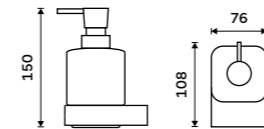

NK 30031H-T-26

Soap dispenser
Satinated glass container. Plastic pump.
Dispenser volume 300 ml. Chrome.

NK 30031C-26

Soap dispenser
Satinated glass container. Brass pump.
Volume 300 ml. Chrome.

NK 30031C-T-26