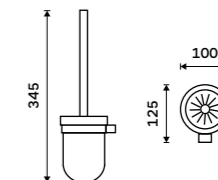

Toilet brush
Ceramic container. Chrome.

Novelties

BR 11094KU-26