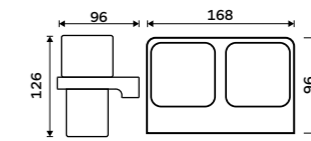

Toothbrush holder
Glass made of satinated glass. Chrome.

MA 29058C-26

Soap dish
Satinated glass. Chrome.

MA 29059C-26

Toothbrush holder. Double cup.
Satinated glass. Chrome.

Novelties

MA 29058D-H-26

Toothbrush holder. Double cup.
Satinated glass. Chrome.