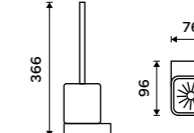

Toilet brush
Ceramic container. Chrome.

NK 30094KN-HR-26