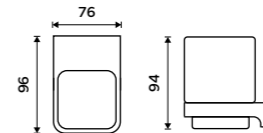

MA 2905831K-T-26

Soap dish
Ceramic. Chrome.

MA 29059K-26

Toothbrush holder
Ceramic cup. Chrome.

MA 29058K-26

Toothbrush holder. Double cup.
Ceramic. Chrome.
Novelties

MA 29058DK-26

SPARE PARTS