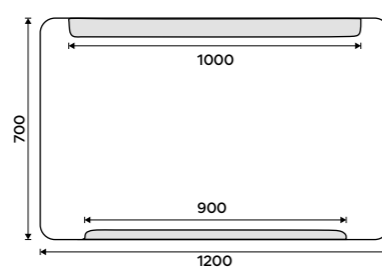

ZP 22006

LED mirror 1400 x 700
Output 34,5W, chromaticity temperature 6000K. Aluminium frame.