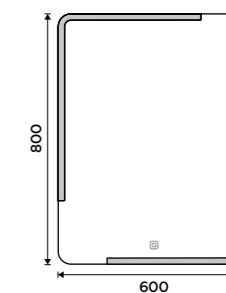

LED mirror 600 x 800
With touch sensor. Possibility of setting the color temperature 2700K - 6000K. Output 32W. Aluminium frame.

ZP 15002V