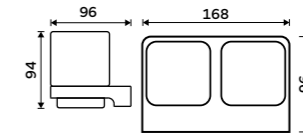

MA 2905831K-T-26

Soap dish
Ceramic. Chrome.

MA 29059K-26

Toothbrush holder
Ceramic cup. Chrome.

MA 29058K-26

Toothbrush holder. Double cup.
Ceramic. Chrome.
Novelties

MA 29058DK-26

SPARE PARTS