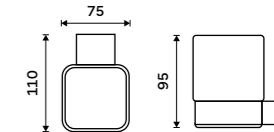

SPARE PARTS

1029Ki

1059Ki

1058Ki

1028T-90