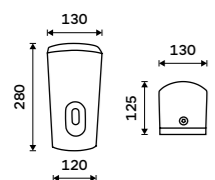

HP 9531S-DR-04