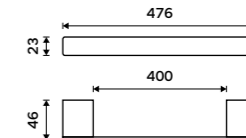

Double hook
Chrome.

Ki 14053-26

Towel holder 210 mm
Chrome.

Ki 14060g-26

Towel holder 376 mm
Chrome.

Ki 14035-26

Towel holder 476 mm
Chrome.

Ki 14046-26