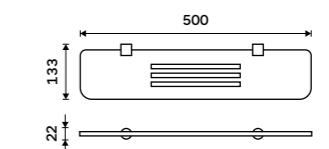

BR X330-26

Shelf 400 mm
Satinated PLEXIGLAS. Chrome.

BR X340-26

Shelf 500 mm
Satinated PLEXIGLAS. Chrome.

BR X350-26

Shelf 600 mm
Satinated PLEXIGLAS. Chrome.

BR X360-26

H59
Brass