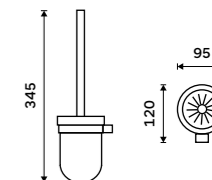

Toilet paper holder
Chrome.

BR 11055-26

Toilet paper holder
Chrome.

BR 11055B-26

BR 11055S-26

BR 11094K-26

BR 11094W-26

BR 11094WN-26

Novelties

BR 11094KU-26

SPARE PARTS

1178W-26

1178WN-26

1178WN-26

1178Ki-2

1178WN-1-26

1178WN-1-26

1178W-3

1178Ki-3

1178WN-2-62

1178W-2-62

1094WN

1094KU

1094PA

1094W