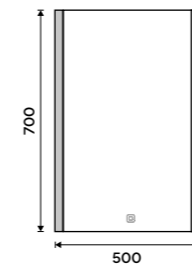

ZP 11001V

LED mirror 600 x 800
With touch sensor. Possibility of setting the color temperature 2700K - 6000K. Output 24W. Aluminium frame.