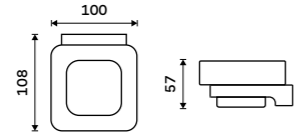

Soap dispenser
Ceramic container. Brass pump. Volume 320 ml. White matt.
Novelties
MAB 29031K-T-05

Soap dish
Ceramic. White matt.
Novelties
MAB 29059K-05

Toothbrush holder
Ceramic cup. White matt.
Novelties
MAB 29058K-05