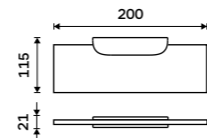

Shelf 200 mm

EXTRAWHITE satinated glass 8 mm. Black matt.

NKC 30091B-20-90