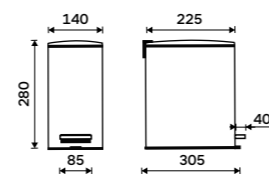

Novelties
KOS 11005-05

Dust bin
Soft closing. Protection against fingerprints. Removable container 5 l.
Polished stainless steel S/S 1.4301.