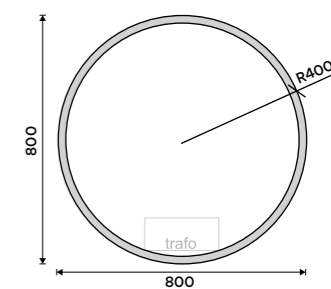

LED mirror dia. 800
Output 28 W, chromaticity temperature 6000K. Aluminium frame.

ZP 26002R