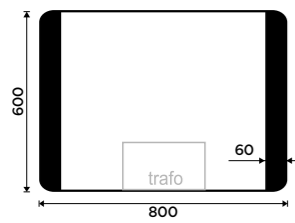

ZPC 42003-90

LED mirror 1000x600
Output 27 W, chromaticity temperature 4000K. Black matt.