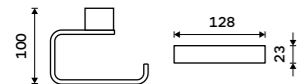

Ki 14055-26

Toilet paper holder
Chrome.