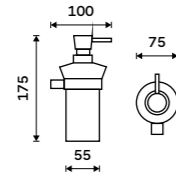

Soap dispenser
Ceramic container. Plastic pump. Volume
250 ml. Chrome.
BR 11031KN-26