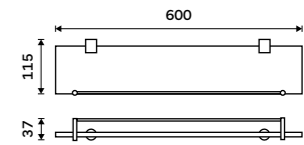

SPARE PARTS

1091RB

UN 1001SR-26

SPARE PARTS

1091B-30

1091B-40

1091B-50

1091B-60

UN 1001S-25-26

UN 1001S-40-26