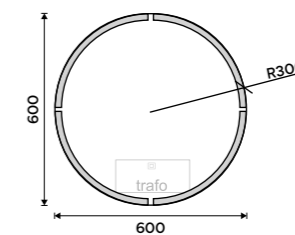

ZP 24000RV

LED mirror dia. 800
With touch sensor. Output 29 W. Possibility of setting the color temperature 2700K - 6000K. Aluminium frame.