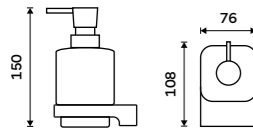

Soap dispenser
Ceramic container. Brass pump. Volume 320 ml. White matt.
Novelties
MAB 29031K-T-05

Soap dish
Ceramic. White matt.
Novelties
MAB 29059K-05

Toothbrush holder
Ceramic cup. White matt.
Novelties
MAB 29058K-05