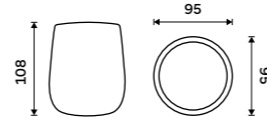

Soap dispenser
Ceramic container. Light gray matte.
Plastic pump. Volume 425 ml.
Novelties

TA 3131-04