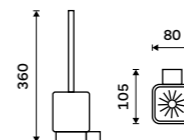

Toilet brush
Satinated glass container. Chrome.

Ki 14094CN-26