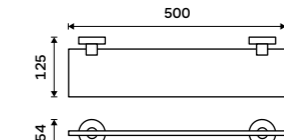

Shelf 500 mm
EXTRAWHITE satinated glass 8 mm. Brushed stainless steel.

UNM 13091B-50-10