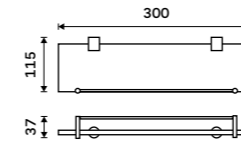

Shelf glass 600 mm
EXTRAWHITE 8 mm.

1091B-60

SPARE PARTS

Corner shelf with rail
EXTRAWHITE satinated glass 8 mm.
Chrome.

BR 11091RBX-26

Shelf with rail 300 mm
EXTRAWHITE satinated glass 8 mm.
Chrome.

BR 11091BX-30-26