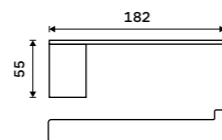

Ki 14055E-26

Toilet brush
Ceramic container. Chrome.

Ki 14094K-26