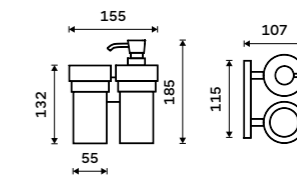

Soap dispenser with cup
Ceramic containers. Brass pump. Chrome.

KE 2205831KN-T-26