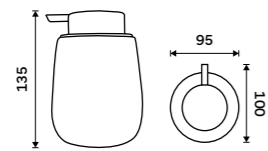

SPARE PARTS

1028TA-90

1178TA-90

1178TA-R-90

1178TA-3-90

1178TA-2-62

1028TA-05

1178TA-05

1178TA-R-05

1178TA-3-05

1178TA-2-62