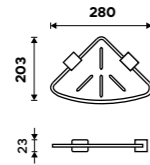

Shelf glass 500 mm
EXTRAWHITE 8 mm.

1091B-50

Shelf glass 600 mm
EXTRAWHITE 8 mm.

1091B-60

Corner shelf IXI
Satinated PLEXIGLAS, Black matt.
Novelties

Ki-X208-90

Corner shelf IXI
Satinated PLEXIGLAS, Black matt.