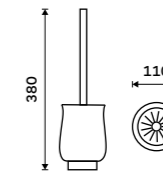

SPARE PARTS

1029LA

1028LA-26

1028LA-65

1028LA-80