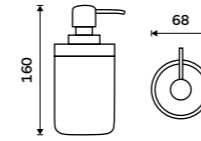

Cotton pad box
Polyresin, bamboo. White matt.

KO 24051-05