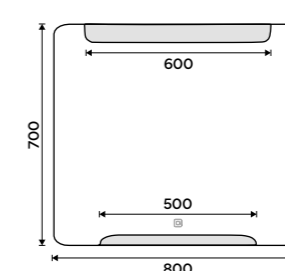

ZP 22003V

LED mirror 900 x 700
With touch sensor. Output 19,5W. Possibility of setting the color temperature 2700K - 6000K. Aluminium frame.