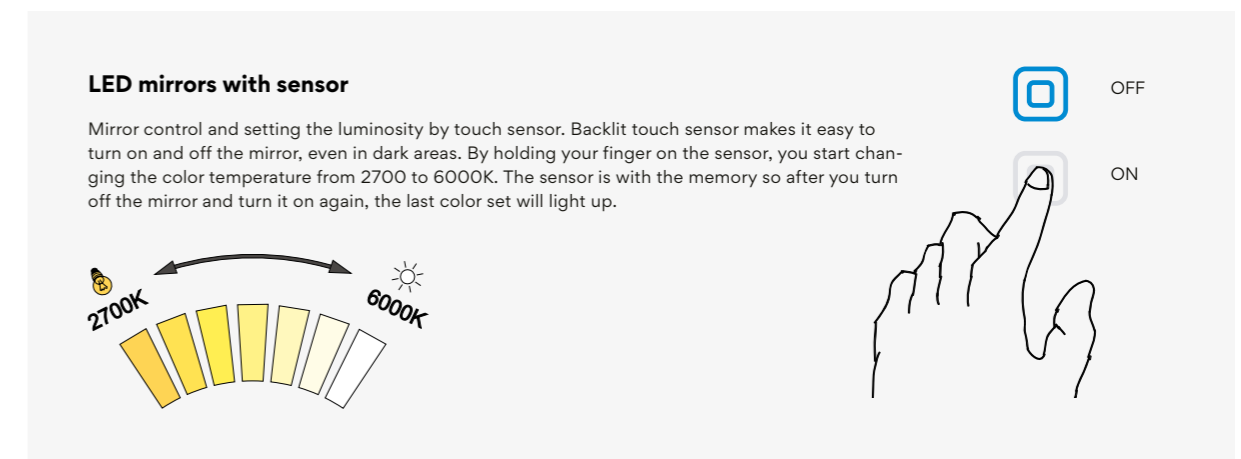

Mirrors without touch sensor:

Mirrors without touch sensors are connected as any other lights in the bathroom to the switch in the wall. This is therefore a classic rocker switch. In this case, will mirror light up with other lights in the bathroom. There is also the possibility to split lighting using a dual rocker switch.

Advantages: By entering your bathroom you can easily light up your mirror with other lights in the room. There is not required another turning on of the mirror.

Disadvantages: There is no possibility of setting color temperature 2700 - 6000 K. It is not suitable for users who request lighting of the mirror just at the moment when they use it.

Mirrors with touch sensor:

Mirrors with touch sensor turn on by its sensor located directly on the mirror glass. It turns on with a touch of a finger. One short touch and the mirror is on or off. By holding a finger on the touch sensor longer you adjust the color temperature from warm white 2700K to colder white 6000 K. The mirror has its memory so it gets to remember your last settings. In case of power failure, the mirror has to be adjusted again.

Advantages: Possibility of setting color temperature. Turning on of mirror only during of using it. It is perfect for new technology lovers.

Disadvantages: It is controlled by the touch sensor on the mirror compared to the switch which is more comfortable because it is usually located by an entrance to the room. Less suitable for users who want to use the mirror also like additional light in the bathroom or as a decorative, ambient lighting.