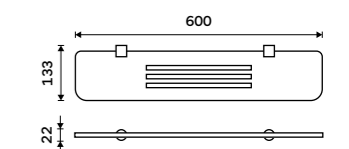

BR X330-26

Shelf 400 mm
Satinated PLEXIGLAS. Chrome.

BR X340-26

Shelf 500 mm
Satinated PLEXIGLAS. Chrome.

BR X350-26

Shelf 600 mm
Satinated PLEXIGLAS. Chrome.

BR X360-26

H59
Brass