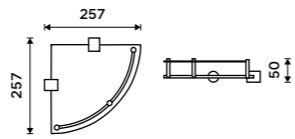

BR 11091RA-26

Shelf with rail 300 mm
Satinated glass. Chrome.