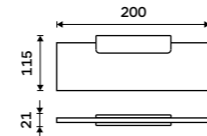

Shelf 300 mm

EXTRAWhite satinated glass 8 mm. White matt.

Novelties

MAB 29091B-30-05