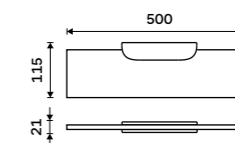

NK 30091B-30-26

Shelf 400 mm
EXTRAWHITE satinated glass 8 mm.
Chrome.

NK 30091B-40-26

Shelf 500 mm
EXTRAWHITE satinated glass 8 mm.
Chrome.

NK 30091B-50-26

Shelf 600 mm
EXTRAWHITE satinated glass 8 mm.
Chrome.