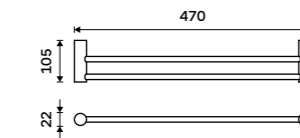

BR 11046D-26

Double towel holder 635 mm
Chrome.