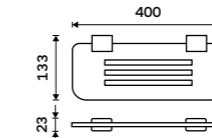

Ki-X340-90

Shelf IXI 500 mm
Satinated PLEXIGLAS, Black matt.