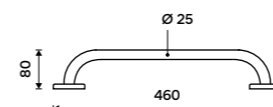

BM 7235-18

Grab bar 500 mm
Safety grab bar to bath or shower.
Burnished stainless steel 1.4301.