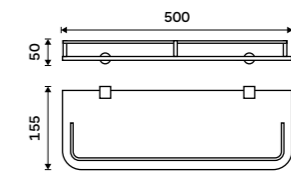

Shelf with rail 400 mm
Satinated glass. Chrome.

BR 11091AX-40-26

Shelf with rail 500 mm
Satinated glass. Chrome.

BR 11091AX-50-26

Shelf with rail 600 mm
Satinated glass. Chrome.

BR 11091AX-60-26

SPARE PARTS