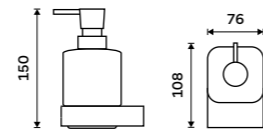

SPARE PARTS

1029H

1029C-Ki

1028T-90