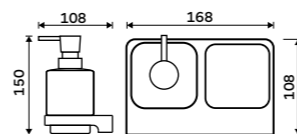

Soap dispenser and Toothbrush holder.
Satinated glass. Chrome.

Novelties

MA 2905831C-T-26