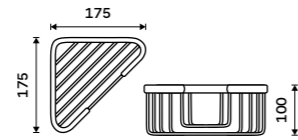

OP 101N-26

Wire shelf
Shelf to bath or shower. High gloss.

OP 102N-26

Wire shelf
Shelf to bath or shower. High gloss.

OP 106-26

Wire shelf
Shelf to bath or shower. High gloss.

OP 107-26

Wire corner shelf
Shelf to bath or shower. High gloss.

AX 506-26

TR 02-26

Double corner wire shelf
Shelf to bath or shower. High gloss.

OP 121D-26

Wire double shelf
Shelf to bath or shower. High gloss.

OP 123D-26

Wire shelf
Shelf to bath or shower. High gloss.