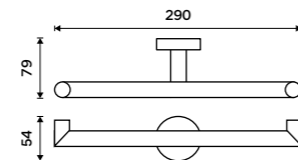

Toilet brush
Ceramic container. Chrome.
Novelties

UN 13094KU-26