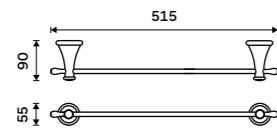

Towel holder 635 mm
Chrome.

LA 19061-26

Towel holder 250 mm
Chrome.

LA 19060-26

Shelf 300 mm
Shelf made of white artificial stone.
Chrome.

LA 19091UK-30-26

Shelf 400 mm
Shelf made of white artificial stone.
Chrome.