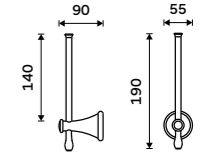

LA 19055R-80