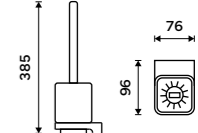

Toilet brush
Ceramic container. White matt.
Novelties
MAB 29094KN-HR-05

SPARE PARTS