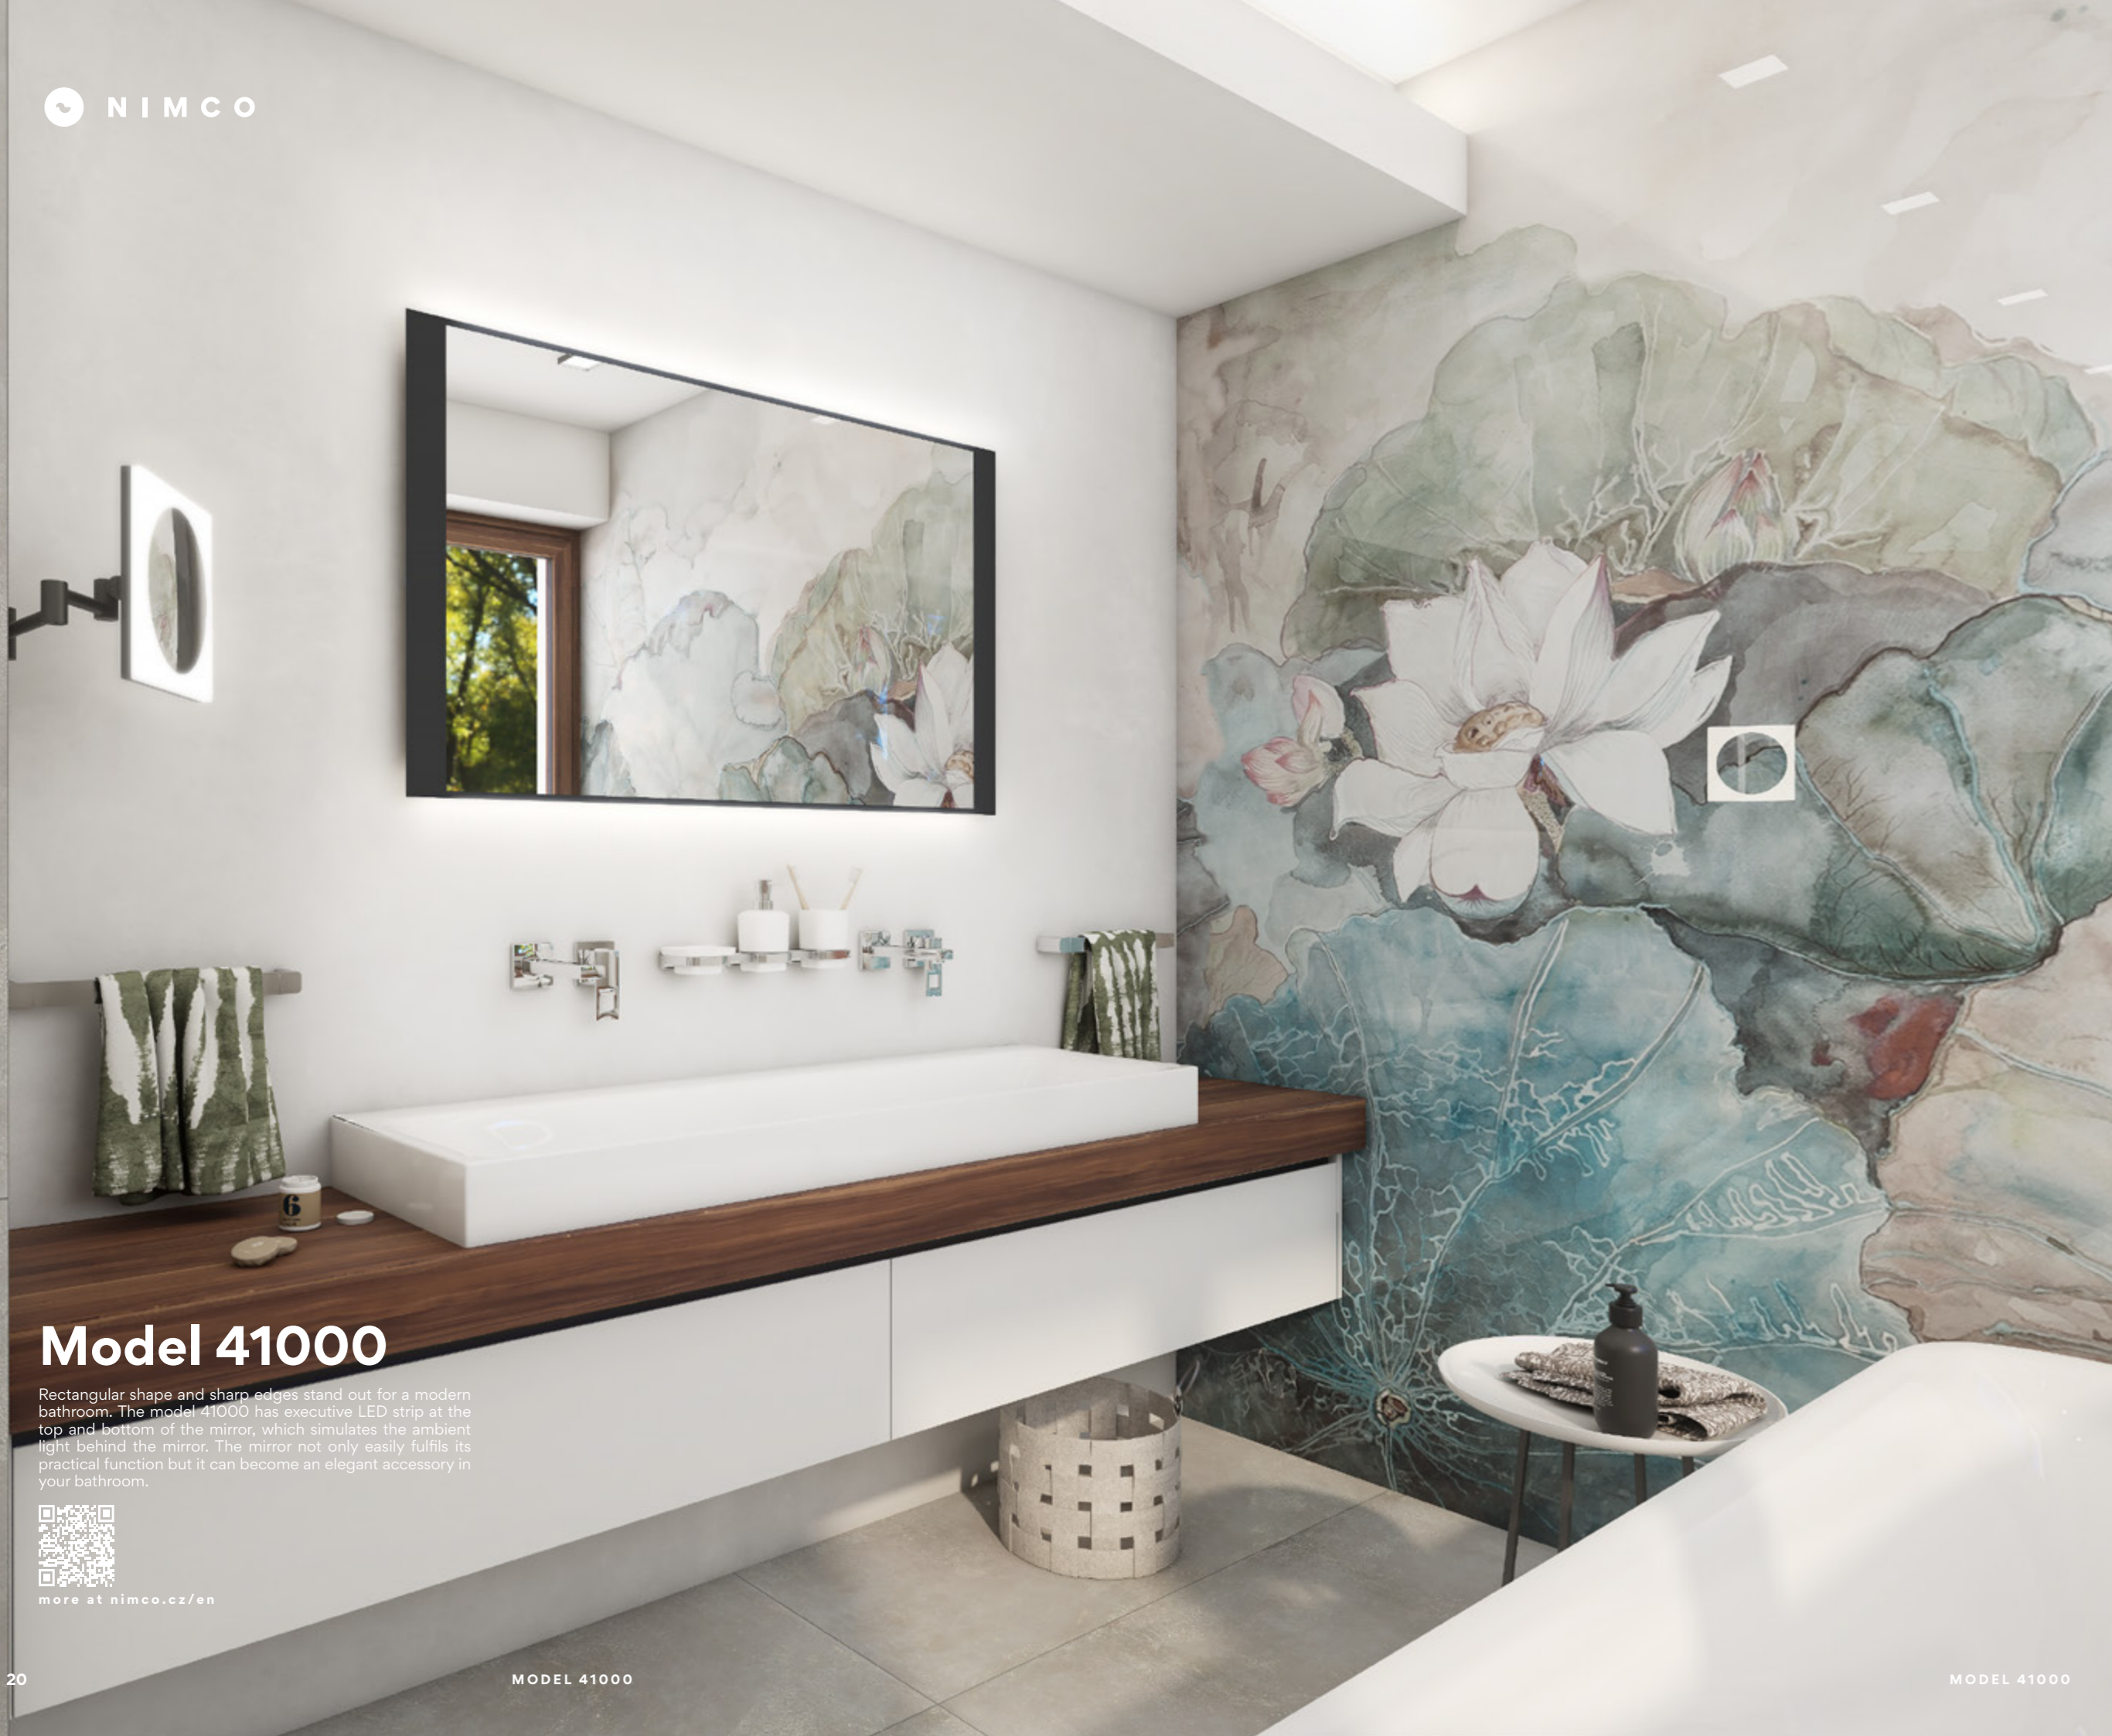

Mirrors without the touch sensor can be attached horizontally or vertically and therefore it fits into your interior according to your idea. The installation can be easily done in accordance with the instructions.

Model 27000R

Elegant mirror of modern round shape with a soft backlit stripe around the perimeter. The 27000R will be a functional mirror and at the same time a design accessory in every bathroom.

more at nimco.cz/en

MIRROR:

ZP 27001R, LED mirror dia. 700

ACCESSORIES:

KI-14031C-T-90, Soap dispenser

KI-14058C-90, Toothbrush holder

KI-14059K-90, Soap dish

KI-14053-90, Double hook

LED mirror dia. 700
Output 36 W, chromaticity temperature 6000K. Aluminium frame.

ZP 27001R

LED mirror dia. 700
With touch sensor. Output 36 W. Possibility of setting the color temperature 2700K - 6000K. Aluminium frame.

ZP 27001RV

Model 41000

Rectangular shape and sharp edges stand out for a modern bathroom. The model 41000 has executive LED strip at the top and bottom of the mirror, which simulates the ambient light behind the mirror. The mirror not only easily fulfils its practical function but it can become an elegant accessory in your bathroom.