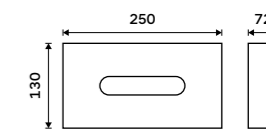

UN 9010N-10