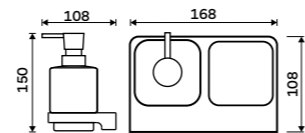

Soap dish
Ceramic. Chrome.

MA 29059K-26