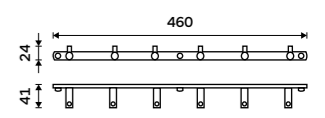

BR 11109-26

Rail with three double hooks
Chrome.