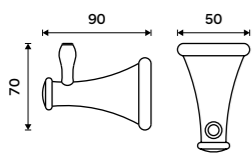

Single hook
Chrome.

LA 19054-26

Double towel holder 515 mm
Chrome.

LA 19046D-26

Double towel holder 635 mm
Chrome.

LA 19061D-26

Towel shelf 635 mm
With a rail for towel. Chrome.

LA 19063-26