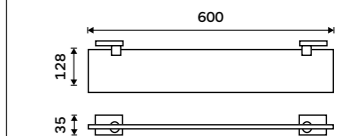

SPARE PARTS

1091RB

1091B-20

1091B-30

1091B-40

1091B-50

1091B-60

SPARE PARTS