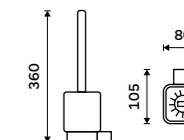

Toilet paper holder
Chrome.

Ki 14055-26

Toilet paper holder
Chrome.

Ki 14055g-26

Toilet paper holder
Chrome.

Ki 14055E-26

Ki 14094K-26

Ki 14094KN-HR-26

Ki 14094KN-26

Ki 14094CN-26

Ki 14094CN-HR-26

SPARE PARTS

1178Ki-26

1178Ki-2

1178Ki-1

1178Ki-3

1178Ki-2-62

1094Ki

1178HR-26

1178HR-1-26

1178WN-2-62

1178WN-26

1178WN-1-26

1178WN-2-62

1094KN

1094C-Ki