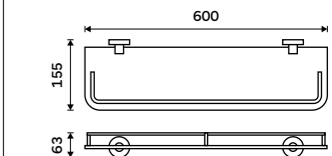

UN 13091AX-40-26

Shelf with rail 500 mm
Satinated glass. Chrome.

UN 13091AX-50-26

Shelf with rail 600 mm
Satinated glass. Chrome.

UN 13091AX-60-26

SPARE PARTS

Corner shelf glass
Glass with rail.

1091RA-26