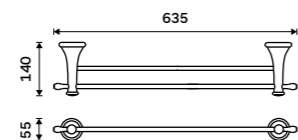

Single hook
Chrome.

LA 19054-26

Double towel holder 515 mm
Chrome.

LA 19046D-26

Double towel holder 635 mm
Chrome.

LA 19061D-26

Towel shelf 635 mm
With a rail for towel. Chrome.

LA 19063-26