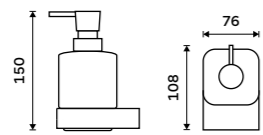

Soap dish
Ceramic. Black matt.

NKC 30059K-90