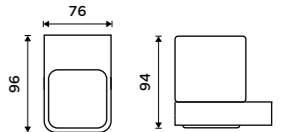

SPARE PARTS

1059C-Ki

1058H

1058C-Ki