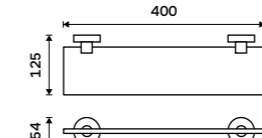

Shelf 500 mm
EXTRAWHITE satinated glass 8 mm.
Chrome.

UN 13091B-50-26