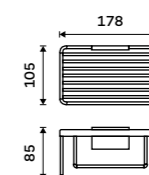

Ki 14015-26

Wire double shelf
EASYCLEAN system for easy taking off and cleaning. Chrome.