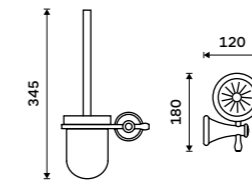

Novelties

LA 19094KU-80

Toilet brush
Ceramic container. Antique copper.