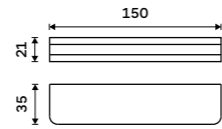

Towel holder 370 mm
Black matt.

MAC 29098-90

Individual shelf holder

For glass maximally 8 mm thick. Black matt.

MAC 29091BS-90

Shelf 200 mm

EXTRAWHITE satinated glass 8 mm. Black matt.

MAC 29091B-20-90