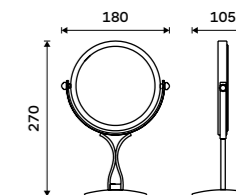

ZR 3892B-26