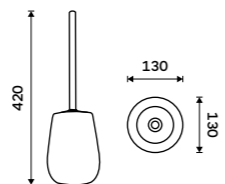

Set dispenser, cup, toilet brush
Ceramic containers. Dark gray matte.
Plastic pump. Stainless steel brush handle.
Novelties

TA SET-08