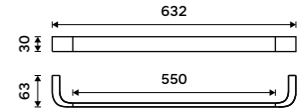

NK 30046-26

Towel holder 632 mm
Chrome.

NK 30061-26

Hook
Chrome.

NK 30054-26

Towel holder 384 mm
Chrome.

NK 30097-26

Towel holder 384 mm
Chrome.