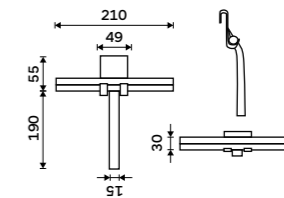

more at nimco.cz/en

UN 3012-90, Shower spatula for hanging

Shower spatula for hanging
Metal spatula, silicone surface.

UN 3012-04

Shower spatula for hanging
Metal spatula, silicone surface.

UN 3012-05

Shower spatula for hanging
Metal spatula, silicone surface.