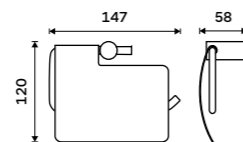

Toilet paper holder
Chrome.

BR 11055S-26