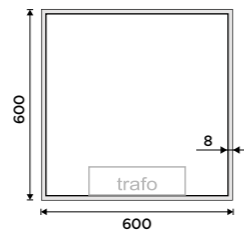

ZPC 13066-90

LED mirror 700x700
Output 32 W, chromaticity temperature
4000-4500K. Black matt.