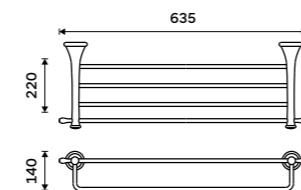

LA 19063-80