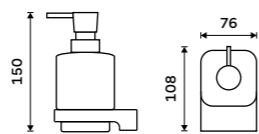

Soap dispenser
Satinated glass container. Brass pump.
Volume 300 ml. Chrome.

MA 29031C-T-26