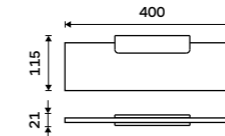

MAB 29091B-30-05

Shelf 400 mm

EXTRAWhite satinated glass 8 mm. White matt.

Novelties

MAB 29091B-40-05

Shelf 500 mm

EXTRAWhite satinated glass 8 mm. White matt.

Novelties