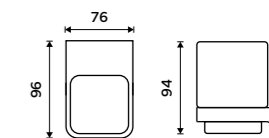

SPARE PARTS

1059C-Ki

1058H

1058C-Ki