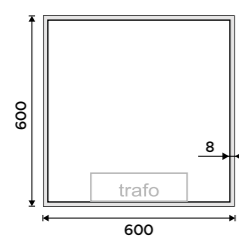

ZP13066

LED mirror 700x700
Output 32 W, chromaticity temperature
4000-4500K. Aluminium frame.