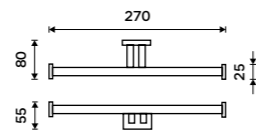

KE 22055MD-26

Toilet paper holder
Chrome.