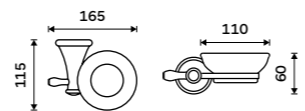

LA 19059K-26

SPARE PARTS

1059LA

SPARE PARTS

1178LA-26

1178LA-26

1178LA-R-26

1178LA-R-26

1178LA-2-62

1178LA-2-62

1094KU

1094LA