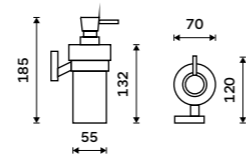

Toothbrush holder
Ceramic cup. Chrome.

KE 22058KN-26