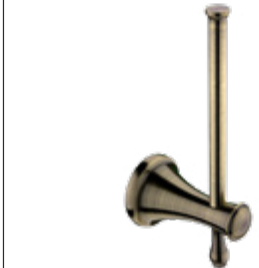

LA 19094K-65

Spare toilet paper holder
Antique brass.