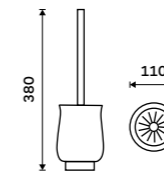

Toilet brush
Handle Antique copper.

1094LA-80