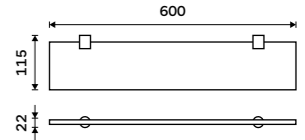

SPARE PARTS

1091RB

1091B-20

1091B-30

1091B-40

1091B-50

1091B-60

SPARE PARTS