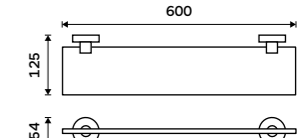

SPARE PARTS

1091RB

1091B-20

1091B-30

1091B-40

1091B-50

1091B-60

SPARE PARTS