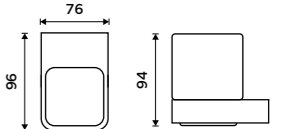

SPARE PARTS

1029H

1029C-Ki

1029C-Ki

1059C-Ki

1058H

1058C-Ki

1028Z-26

1028T-26

1028Z-26

1028T-26