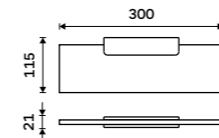

Shelf 300 mm

EXTRAWHITE satinated glass 8 mm. Black matt.

MAC 29091B-30-90