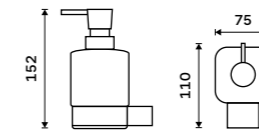

1059C-Ki

Glass
Satinated glass.

1058C-Ki

Pump
Brass. Black matt.

1028T-90

Soap dispenser
Ceramic container. Brass pump. Volume 320 ml. Black matt.

Ki-14031K-T-90

Soap dish
Ceramic. Black matt.