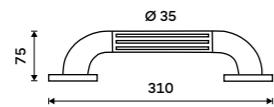

BM 7035-18

Grab bar
Safety grab bar to bath or shower.
Stainless steel 1.4301.

BM 7035C-26

Plastic grab bar
Safety grab bar to bath or shower. Load bearing capacity up to 100 kg. White ABS plastic.

BM 1035M-05