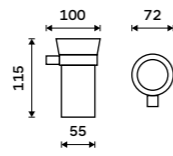

Toilet brush
Satinated glass container. Chrome brush.
Chrome + black matt.

Novelties
NA 28094KU