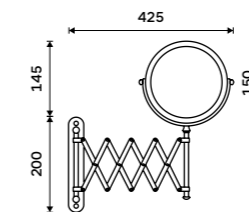

ZR 3992B-26

Magnifying cosmetic mirror
Swivel, adjustable, 15 cm, 3x magnifying.
Chrome.