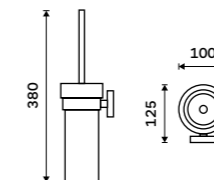

Toilet brush holder
Ceramic container. Chrome.

UN 13094K-26