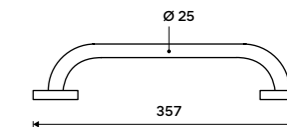

UN 13035BM-26