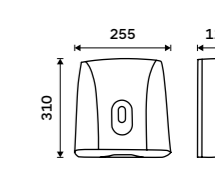

HP 9555M-04

Toilet paper dispenser
ABS plastic. Silver metallic.

HP 9555J-04

Hygiene bag holder
ABS plastic. Chrome.

UN 9005P-26

V-fold paper towel dispenser
ABS plastic. Silver metallic.

HP 9580-04

Touchless sanitizer gel or soap dispenser
Volume 1200 ml. ABS plastic. White.