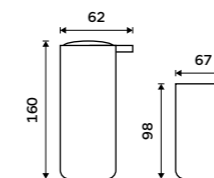

Soap dispenser with cup

Polyresin. Plastic pump - chrome. White matt.

OM 1605831-05