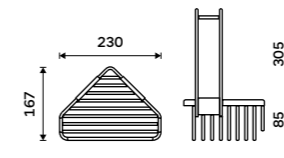

Ki 14003H-26

Wire shelf
For hanging to shower. Chrome.