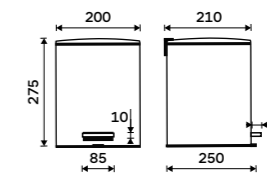

Novelties
KOS 9005-18

Dust bin
Dust bin with removable container.
Volume 5 l. White matt.

KOS 9005-05

Dust bin
Soft closing. Protection against fingerprints. Removable container 5 l.
Brushed S/S 1.4301.

KOS 9005-10