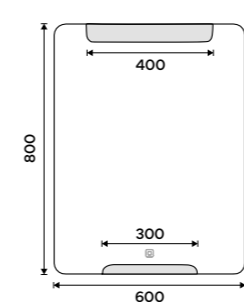

ZP 22002V

LED mirror 800 x 700
With touch sensor. Output 16,5W. Possibility of setting the color temperature 2700K - 6000K. Aluminium frame.