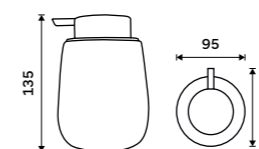

Toilet brush

Ceramic container. Taupe mat. Stainless steel handle.

Novelties

TA 3194-07