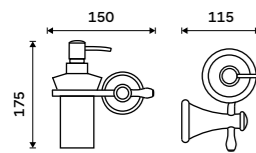

LA 19031KU-65

Soap dispenser
Ceramic pump. Plastic pump. Volume 300 ml. Antique brass.