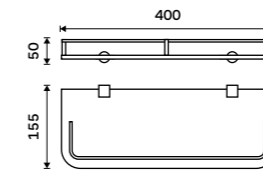

Shelf with rail 400 mm
Satinated glass. Chrome.

BR 11091AX-40-26

Shelf with rail 500 mm
Satinated glass. Chrome.

BR 11091AX-50-26

Shelf with rail 600 mm
Satinated glass. Chrome.

BR 11091AX-60-26

SPARE PARTS