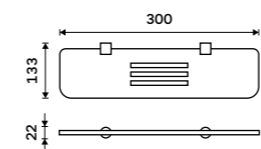

BR X330-26

Shelf 400 mm
Satinated PLEXIGLAS. Chrome.

BR X340-26

Shelf 500 mm
Satinated PLEXIGLAS. Chrome.

BR X350-26

Shelf 600 mm
Satinated PLEXIGLAS. Chrome.

BR X360-26

H59
Brass