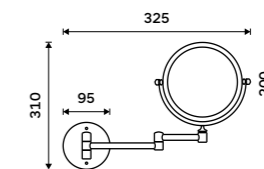

ZR 8992B-26

Magnifying cosmetic mirror
Swivel, adjustable, 15 cm, 3x magnifying.
Chrome.