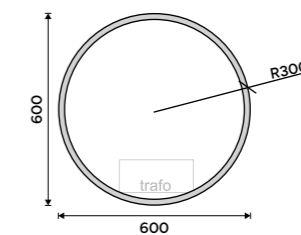

LED mirror dia. 600
Output 26 W, chromaticity temperature 6000K. Black matt.

Novelties

ZPC 28000R-90