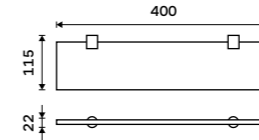

Shelf 500 mm
EXTRAWHITE satinated glass 8 mm.
Chrome.

BR 11091B-50-26