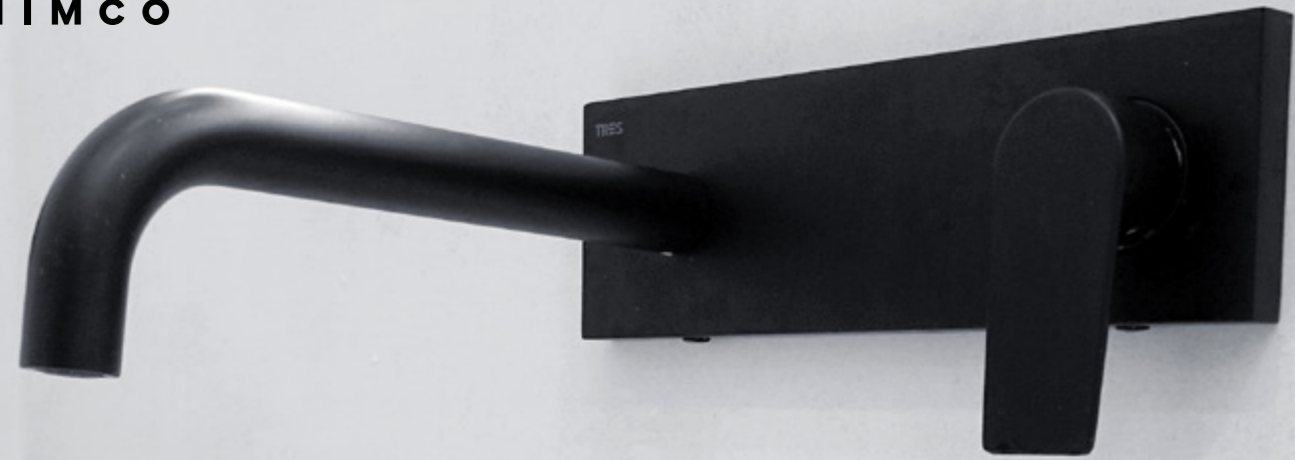

Built-in dispensers

chrome / black

Bathroom basins and kitchen sinks, these are undoubtedly the most often used fittings of your house. Your time and work will be saved by using built-in soap dispenser or washing-up liquid dispenser.

more at nimco.cz/en