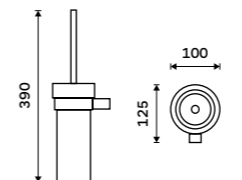

Toilet brush
Satinated glass container. Chrome.

BR 11094W-26