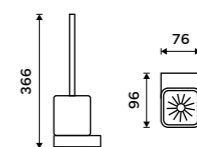

Toilet brush
Ceramic container. Black matt.

NKC 30094KN-HR-90