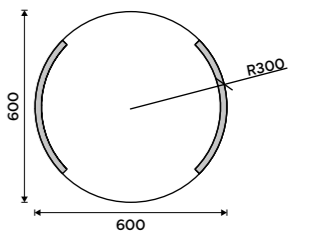

LED mirror dia. 600
Output 13 W, chromaticity temperature 6000K. Aluminium frame.

ZP 16000R

LED mirror dia. 600
With touch sensor. Possibility of setting the color temperature 2700K - 6000K. Output 13W. Aluminium frame.