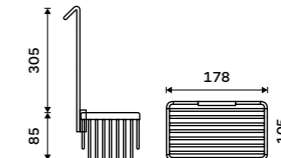

Ki 14001H-26

Wire corner shelf
For hanging to shower. Chrome.

Ki 14003H-26

Wire shelf
For hanging to shower. Chrome.

Ki 14015H-26

Wire double shelf
For hanging to shower. Chrome.

Ki 14017D-H-26

Shower Shelf
stainless steel 1.43001
Novelties