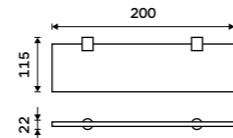

Shelf 300 mm
EXTRAWHITE satinated glass 8 mm.
Chrome.

BR 11091B-30-26