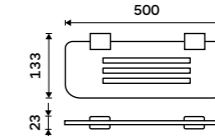

Ki X330-26

Shelf 400 mm
Satinated PLEXIGLAS, Chrome.

Ki X340-26

Shelf 500 mm
Satinated PLEXIGLAS, Chrome.

Ki X350-26

Shelf 600 mm
Satinated PLEXIGLAS, Chrome.

Ki X360-26

H59