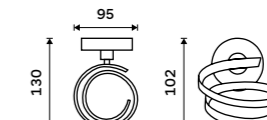

UN 13096-26

Swivel towel holder 413 mm
With three arms. Chrome.

UN 13096-3-26

Hairdryer holder
Hole 95 mm. Chrome.

UN 13011-26

Shower wiper
Chrome.

UN 13012-26

Towel shelf 655 mm
Chrome.