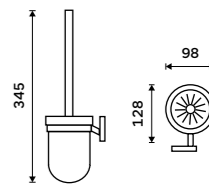

SPARE PARTS

1178W-26

1178W-26

1178WN-26

1178Ki-2

1178Ki-2

1178WN-1-26

1178W-3

1178W-3

1178Ki-3

1178Ki-3

1178WN-2-62

1178W-2-62

1178WN-2-62

1094PA

1094W

1094WN