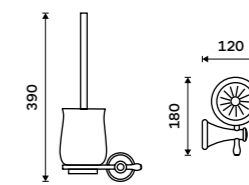

LA 19094K-65

Spare toilet paper holder
Antique brass.