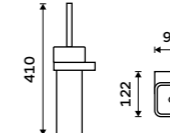

Toilet brush
Ceramic container. Chrome.

NK 30094KN-26