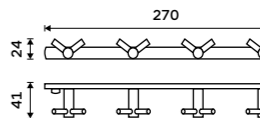

BR 11108-26

Rail with six double hooks
Chrome.

BR 11112-26

Ring towel holder 200 mm
Chrome.

BR 11060L-26

Towel holder 360 mm
Chrome.

BR 11035-26

Towel holder 470 mm
Chrome.