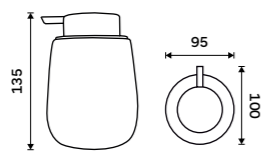

Toilet brush
Ceramic container. Dark gray matte.
Stainless steel handle.
Novelties

TA 3194-08