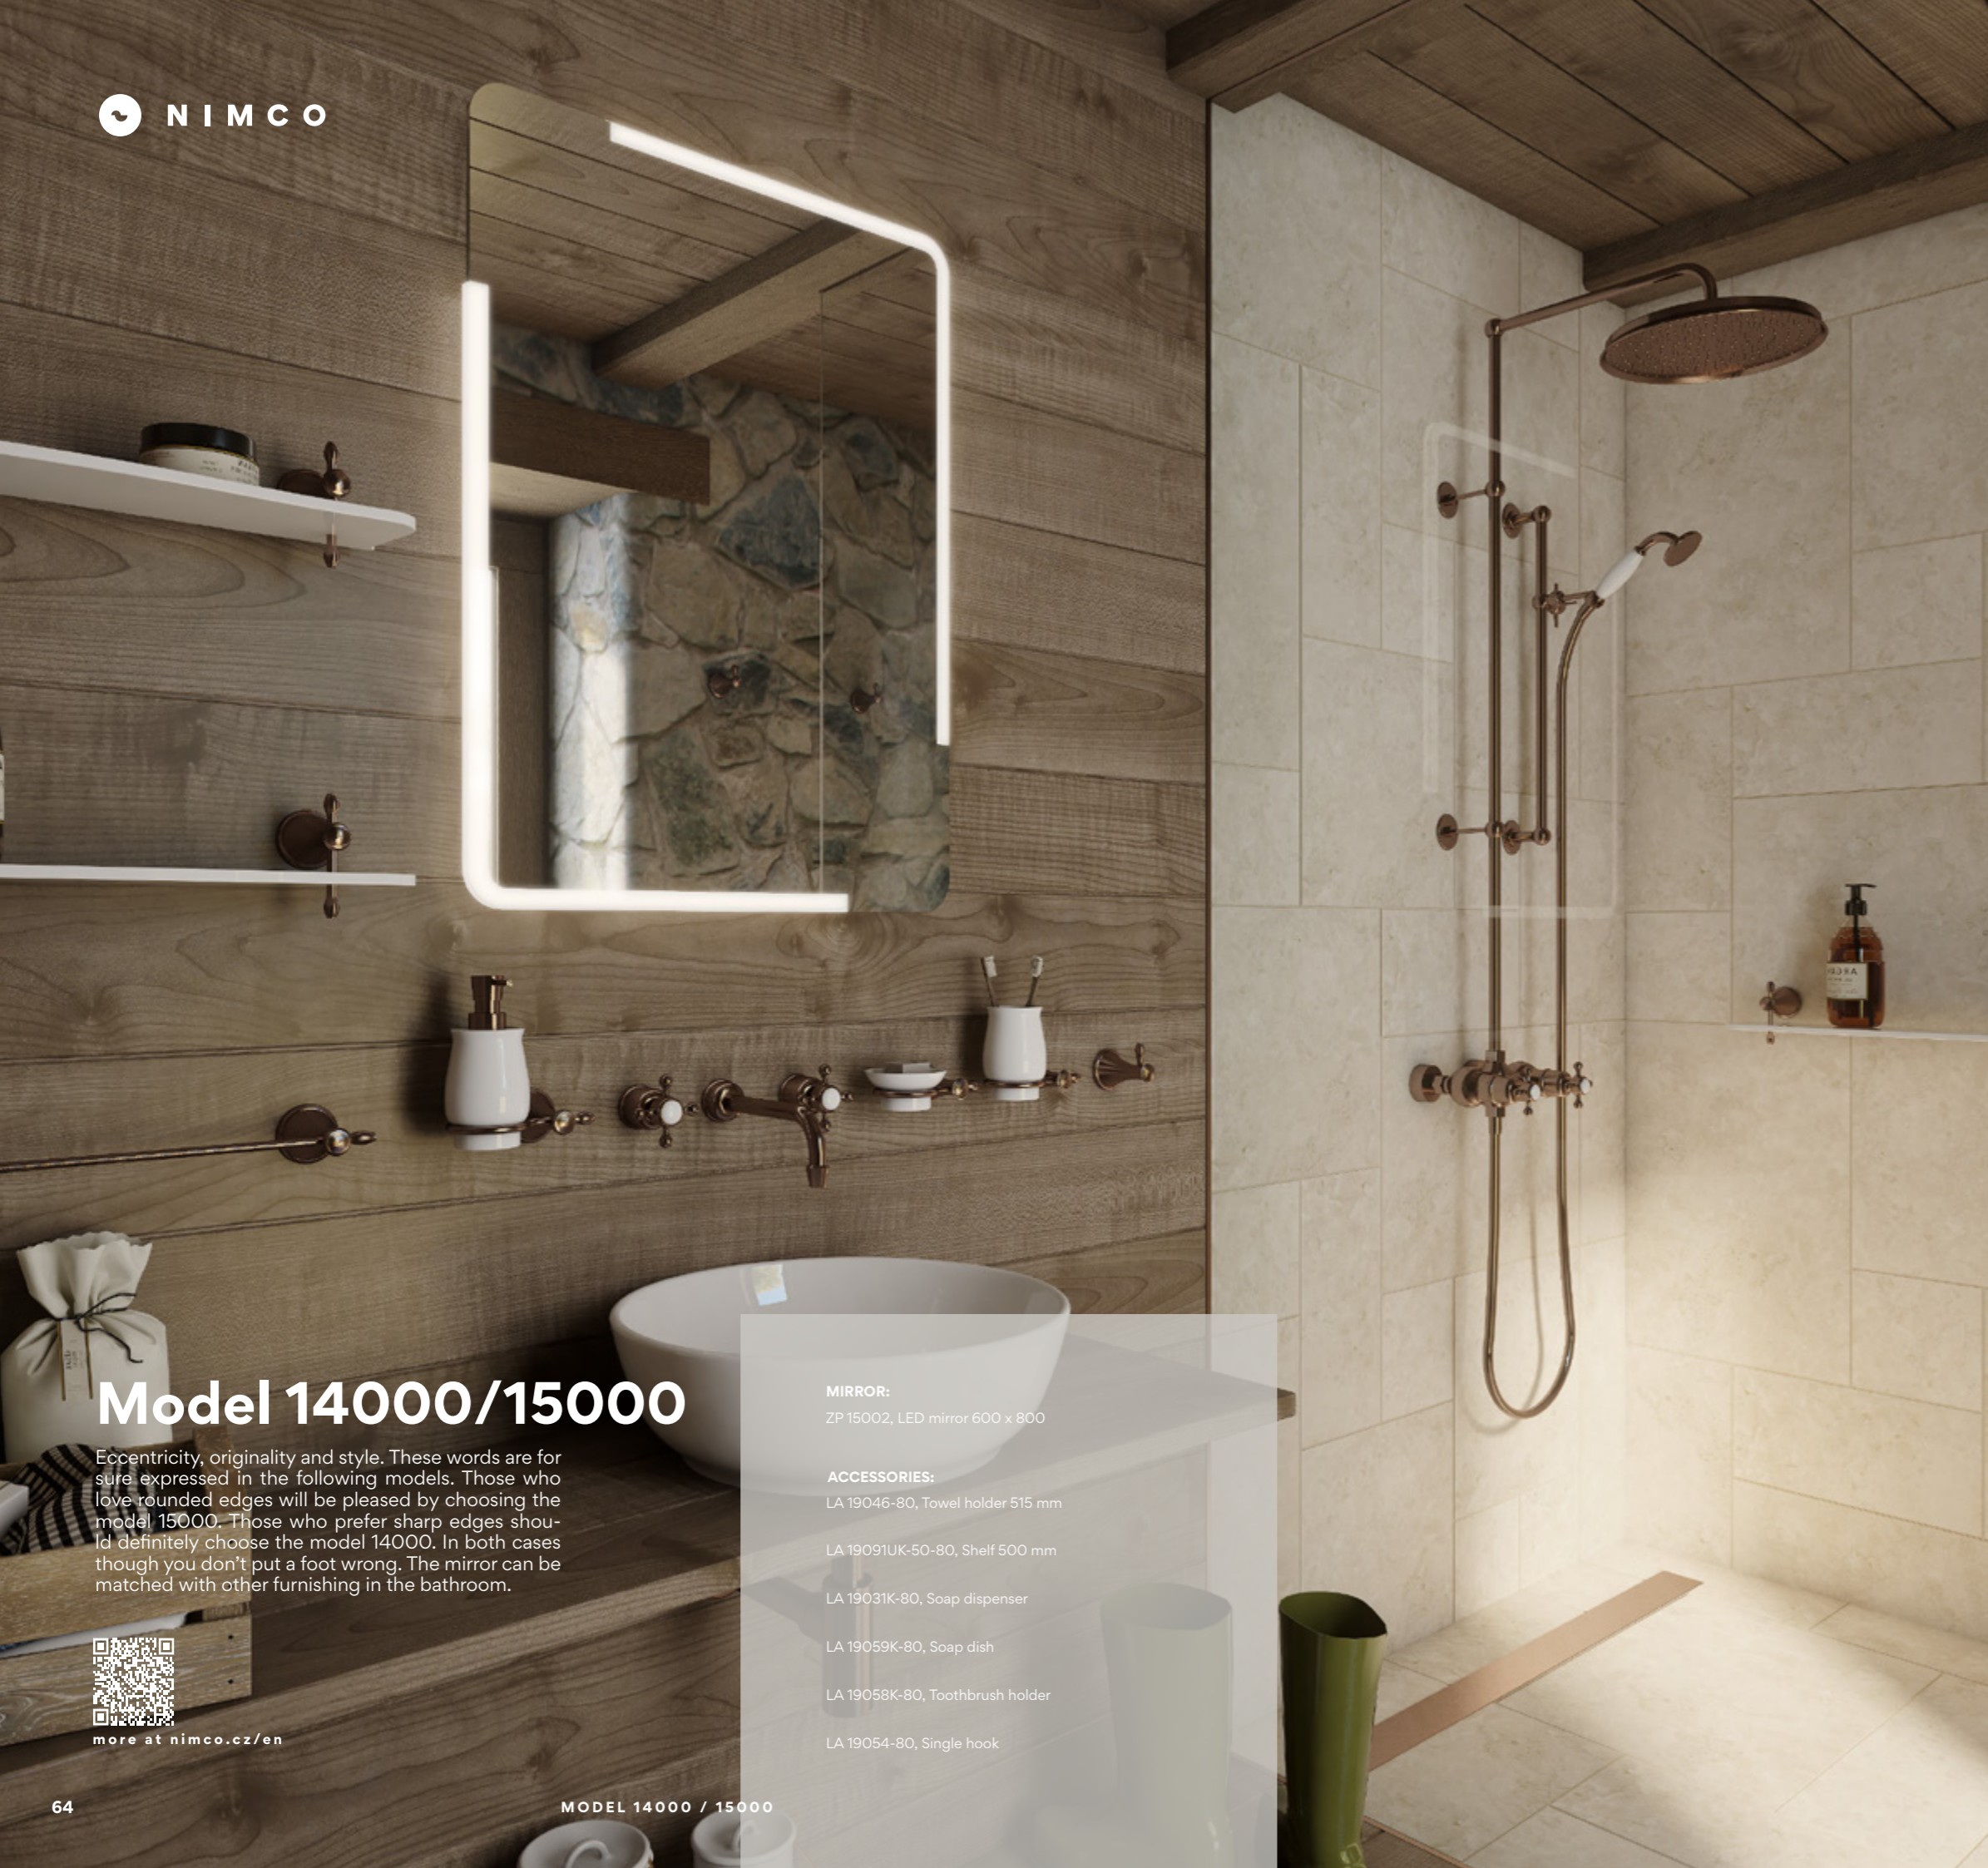

Model 14000/15000

Eccentricity, originality and style. These words are for sure expressed in the following models. Those who love rounded edges will be pleased by choosing the model 15000. Those who prefer sharp edges should definitely choose the model 14000. In both cases though you don't put a foot wrong. The mirror can be matched with other furnishing in the bathroom.

more at nimco.cz/en

MIRROR:
ZP 15002, LED mirror 600 x 800

1. **ACCESSORIES:**
2. LA 19046-80, Towel holder 515 mm
   - LA 19091UK-50-80, Shelf 500 mm
   - LA 19031K-80, Soap dispenser
   - LA 19059K-80, Soap dish
   - LA 19058K-80, Toothbrush holder
   - LA 19054-80, Single hook

LED mirror 600 x 800
Output 32 W, chromaticity temperature 6000K. Aluminium frame.

ZP 14002

LED mirror 600 x 800
Output 32 W, chromaticity temperature 6000K. Aluminium frame.

ZP 15002

LED mirror 600 x 800
With touch sensor. Possibility of setting the color temperature 2700K - 6000K. Output 32W. Aluminium frame.

ZP 14002V

LED mirror 600 x 800
With touch sensor. Possibility of setting the color temperature 2700K - 6000K. Output 32W. Aluminium frame.

ZP 15002V