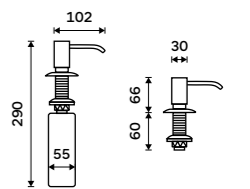

UNM 4031V-10

Soap or sanitizer gel dispenser
Diameter of pump head 35 mm. Brass.

UN 6031V-26

Soap or sanitizer gel dispenser
Diameter of pump head 30 mm. Brass.

UN 3031V-26

SPARE PARTS

Dispenser container
Plastic. Volume 350 ml.
1029VN