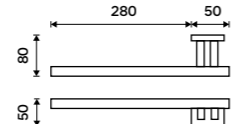

Left towel holder 280 mm
Assembled to furniture Chrome.

KE 22060AL-26

Right towel holder 280 mm
Assembled to furniture Chrome.

KE 22060AP-26

Left towel holder 280 mm
Chrome.

KE 22060L-26

Right towel holder 280 mm
Chrome.