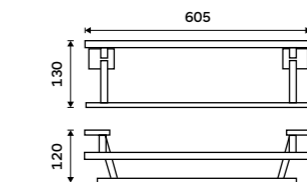

KE 22060P-26

Double towel holder 505 mm
Chrome.

KE 22046D-26

Double towel holder 605 mm
Chrome.

KE 22061D-26

Towel shelf 605 mm
With a rail for towel. Chrome.

KE 22063-26

Individual shelf holders
For glass maximally 8 mm thick. Chrome.