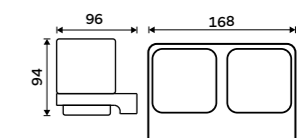

1058H

Glass
Satinated glass.

1058C-Ki

Toothbrush holder. Double cup.
Satinated glass. Black matt.

Novelties
MAC 29058D-H-90

Toothbrush holder. Double cup.
Satinated glass. Black matt.

Novelties
MAC 29058D-C-90