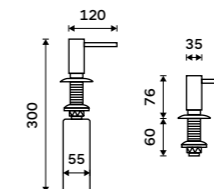

Soap or sanitizer gel dispenser
Diameter of pump head 35 mm. Brass.

UN 6031V-26