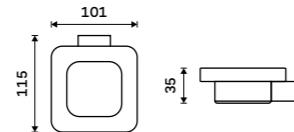

Toothbrush holder
Glass made of satinated glass. Black matt.

Ki-14058C-90