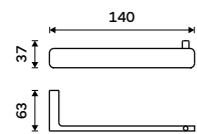

Towel holder 210 mm
White matt.

Novelties

MAB 29060-05

Towel holder 360 mm
White matt.

Novelties

MAB 29035-05

Towel holder 460 mm
White matt.

Novelties