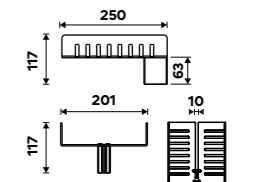

Shower Shelf
Aluminium
Novelties

2091-DL-25-90

Shower Shelf
Aluminium
Novelties