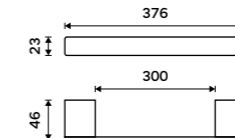

Double hook
Chrome.

Ki 14053-26

Towel holder 210 mm
Chrome.

Ki 14060g-26

Towel holder 376 mm
Chrome.

Ki 14035-26

Towel holder 476 mm
Chrome.

Ki 14046-26