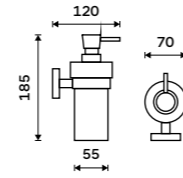

Soap dish
Satinated glass. Chrome.

UN 13059W-26