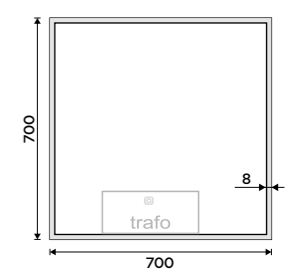

ZPC 13077V-90

LED mirror 800 x 700
Output 44W, chromaticity temperature
4000-4500K. Black matt.