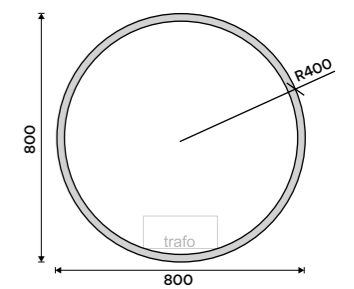

LED mirror dia. 800
Output 28 W, chromaticity temperature 6000K. Black matt.

Novelties

ZPC 28002R-90