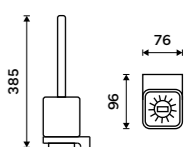

SPARE PARTS