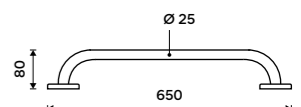

BM 7435-18

Grab bar 650 mm
Safety grab bar to bath or shower.
Burnished stainless steel 1.4301.

BM 7635-18

Cosmetic mirrors

chrome

You don't like big mirrors or there is simply no space in your bathroom for such mirror? You should spoil yourself with a magnifying cosmetic mirror. This wall-mounted mirror is adjustable. It is very practical and you don't need much space for it to fulfil its function.