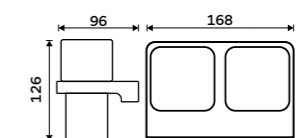

1058H

Glass
Satinated glass.

1058C-Ki

Toothbrush holder. Double cup.
Satinated glass. Black matt.

Novelties
MAC 29058D-H-90

Toothbrush holder. Double cup.
Satinated glass. Black matt.

Novelties
MAC 29058D-C-90