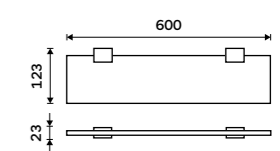

Ki-X340-C-90

Shelf IXI 500 mm
Satinated PLEXIGLAS, Black matt.

Ki-X350-C-90

Shelf 600 mm
Satinated PLEXIGLAS, Black matt.

Ki-X360-C-90

Unix

chrome

UNIX loves round shapes and a circle has become its part. Series of bathroom accessories follows the latest trends and it is designed for all lovers of plump shapes. It is massive yet airy, impressive but minimalist. It is all you need.