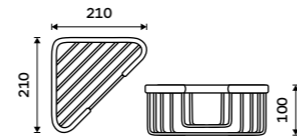

OP 101N-26

Wire shelf
Shelf to bath or shower. High gloss.

OP 102N-26

Wire shelf
Shelf to bath or shower. High gloss.

OP 106-26

Wire shelf
Shelf to bath or shower. High gloss.

OP 107-26

Wire corner shelf
Shelf to bath or shower. High gloss.

AX 506-26

TR 02-26

Double corner wire shelf
Shelf to bath or shower. High gloss.

OP 121D-26

Wire double shelf
Shelf to bath or shower. High gloss.

OP 123D-26

Wire shelf
Shelf to bath or shower. High gloss.