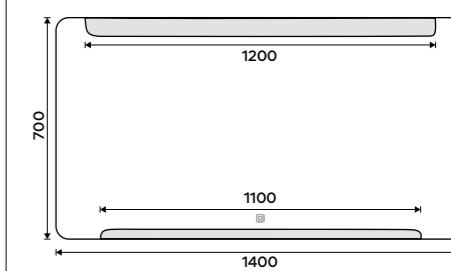

ZP 22002

ZP 22003

ZP 22019

ZP 22002V

ZP 22003V

ZP 22019V

ZP 22004

ZP 22006

ZP 22008

ZP 22004V

ZP 22006V

ZP 22008V