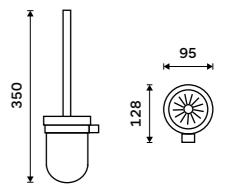

SPARE PARTS

1029KU

1058KU

1028T-26

1028T-90

SPARE PARTS

1178WN-26

1178WN-90

1178WN-1-26

1178WN-1-90

1178WN-2-62

1094KU