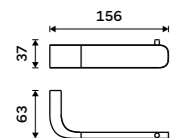

SPARE PARTS

1178HR-26

1178WN-26

1178HR-1-26

1178HR-1-26

1178WN-2-62

1094C-Ki

Toilet paper holder
Chrome.

NK 30055-26

Towel holder 232 mm
Chrome.