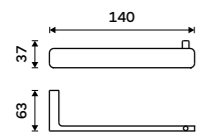

MAC 29055-90

Towel holder 210 mm
Black matt.