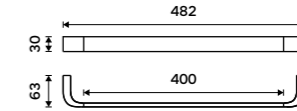

NK 30046-26

Towel holder 632 mm
Chrome.

NK 30061-26

Hook
Chrome.

NK 30054-26

Towel holder 384 mm
Chrome.

NK 30097-26

Towel holder 384 mm
Chrome.