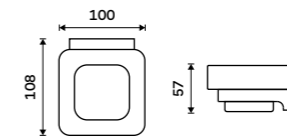

Toothbrush holder
Ceramic cup. Black matt.

MAC 29058K-90