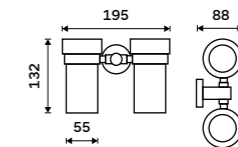

Toothbrush and cup holder
Satinated glass container. Chrome.

UN 13057DW-26