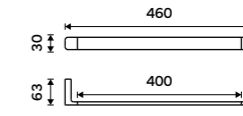

MA 29035-26

Towel holder 460 mm
Chrome.

MA 29046-26

Towel holder 610 mm
Chrome.

MA 29061-26

Hook
Chrome.

MA 29054-26

Towel holder 370 mm
Chrome.