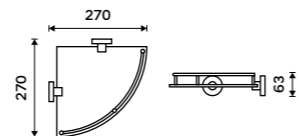

UN 1001S-40-26

Double shelf
Satinated glass. Chrome.

UN 13092CX-26

Corner shelf with rail
Satinated glass. Chrome.

UN 13091RA-26

Shelf with rail 300 mm
Satinated glass. Chrome.

UN 13091AX-30-26

Shelf with rail 400 mm
Satinated glass. Chrome.