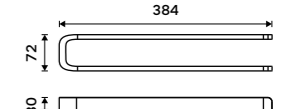

NK 30098-26