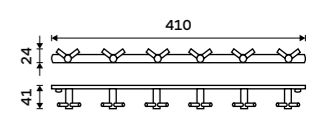

BR 11108-26

Rail with six double hooks
Chrome.

BR 11112-26

Ring towel holder 200 mm
Chrome.

BR 11060L-26

Towel holder 360 mm
Chrome.

BR 11035-26

Towel holder 470 mm
Chrome.