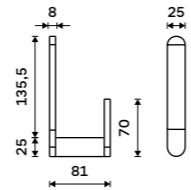

Toilet brush
High container made of satinated glass.
Chrome + black matt.

NA 28094W