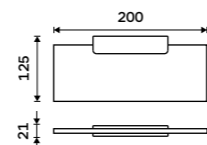

Black shelf IXI 200 mm

Satinated PLEXIGLAS. Black matt.

MAC X320-C-90