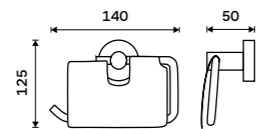

Toilet paper holder
Chrome.

UN 13055MD-26