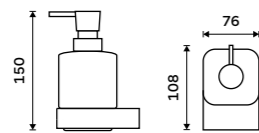

1028Z-26

Pump
Brass. Chrome.

1028T-26

Soap dispenser
Ceramic container. Plastic pump. Volume 320 ml. Chrome.

NK 30031K-26

Soap dispenser
Ceramic container. Brass pump. Volume 320 ml. Chrome.

NK 30031K-T-26

Soap dish
Ceramic. Chrome.