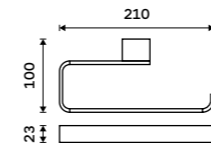

Towel holder 626 mm
Chrome.

Ki 14061-26

Swivel towel holder 375 mm
Chrome.

Ki 14096-26

Towel holder 210 mm
Chrome.

Ki 14060-26

Double towel holder 376 mm
Chrome.

Ki 14035D-26