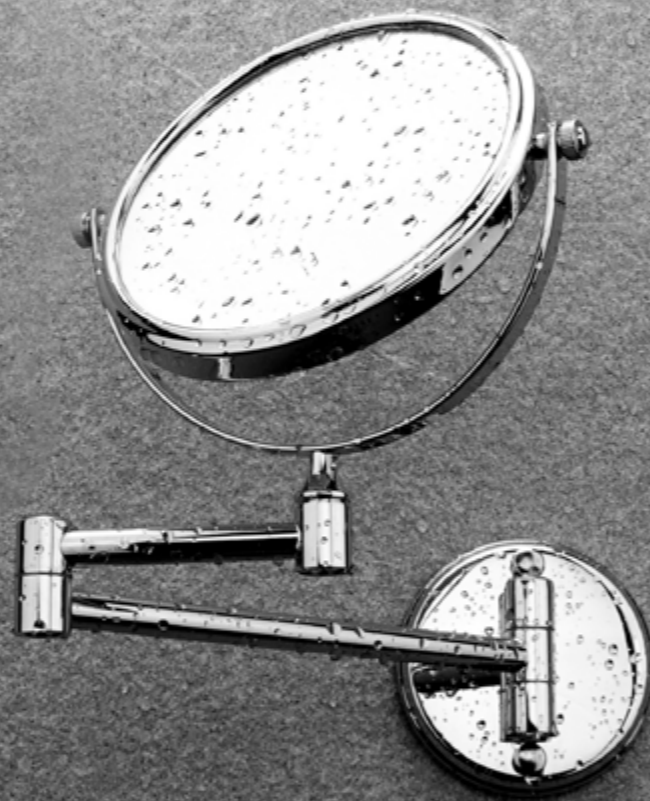

Cosmetic mirrors

chrome

You don't like big mirrors or there is simply no space in your bathroom for such mirror? You should spoil yourself with a magnifying cosmetic mirror. This wall-mounted mirror is adjustable. It is very practical and you don't need much space for it to fulfil its function.

more at nimco.cz/en

H59
Brass

Zn

ZR 6992N-26, Magnifying cosmetic mirror

ZR 3992B-26

ZR 8992B-26

ZR 6992N-26

ZR 3892B-26