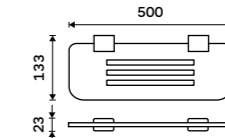

Ki-X350-90

Shelf IXI 600 mm
Satinated PLEXIGLAS, Black matt.