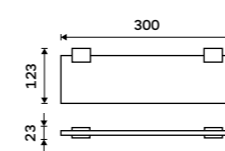

Ki-X330-C-90

Shelf IXI 400 mm
Satinated PLEXIGLAS, Black matt.