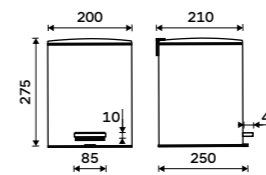

KOS 9005-05

Dust bin
Soft closing. Protection against fingerprints. Removable container 5 l.
Brushed S/S 1.4301.