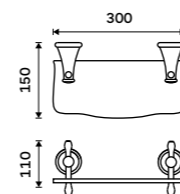

LA 19091UK-30-65

Shelf 400 mm
Shelf made of white artificial stone.
Antique brass.