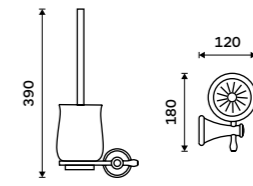

LA 19094K-80

Spare toilet paper holder
Antique copper.