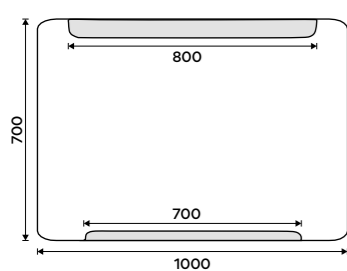

ZP 22004

LED mirror 1200 x 700
Output 28,5W, chromaticity temperature 6000K. Aluminium frame.