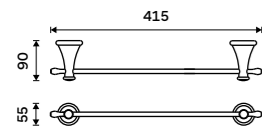

Towel holder 635 mm
Chrome.

LA 19061-26

Towel holder 250 mm
Chrome.

LA 19060-26

Shelf 300 mm
Shelf made of white artificial stone.
Chrome.

LA 19091UK-30-26

Shelf 400 mm
Shelf made of white artificial stone.
Chrome.