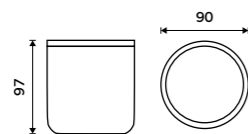

Toothbrush cup
Polyresin, bamboo. Sand beige.

KO 24057-86