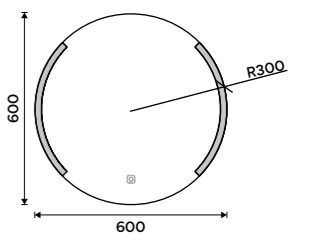

LED mirror dia. 600
With touch sensor. Possibility of setting the color temperature 2700K - 6000K. Output 13W. Aluminium frame.

ZP 16000RV