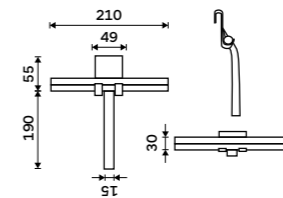

more at nimco.cz/en

UN 3012-90, Shower spatula for hanging

Shower spatula for hanging
Metal spatula, silicone surface.

UN 3012-04

Shower spatula for hanging
Metal spatula, silicone surface.

UN 3012-05

Shower spatula for hanging
Metal spatula, silicone surface.