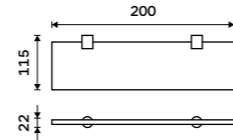

Shelf 300 mm
EXTRAWHITE satinated glass 8 mm.
Chrome.

BR 11091B-30-26