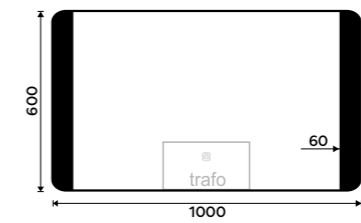

ZPC 42004V-90

LED mirror 1200x650
With touch sensor. Output 32 W. Possibility of setting the color temperature 2700K - 6000K. Black matt.