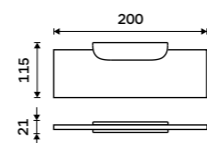

NK 30098-26

Individual shelf holder
For glass maximally 8 mm thick. Chrome.

NK 30091BS-26

Shelf 200 mm
EXTRAWHITE satinated glass 8 mm.
Chrome.

NK 30091B-20-26

Shelf 300 mm
EXTRAWHITE satinated glass 8 mm.
Chrome.