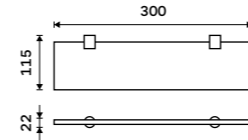

Shelf 400 mm
EXTRAWHITE satinated glass 8 mm.
Chrome.

BR 11091B-40-26