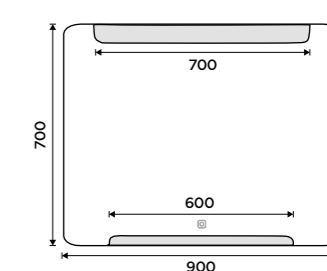

ZP 22019V

LED mirror 1000 x 700
Output 22,5W, chromaticity temperature 6000K. Aluminium frame.