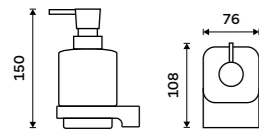

SPARE PARTS

Glass
Satinated glass.

1058H

Glass
Satinated glass.

1058C-Ki

Soap dispenser
Ceramic container. Brass pump. Volume 320 ml. Black matt.

MAC 29031K-T-90

Soap dispenser and Toothbrush holder.
Ceramic. Black matt.