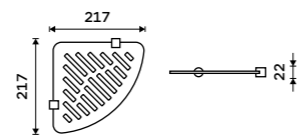

NA X360

Corner shelf IXI
Satinated PLEXIGLAS. Chrome.
Novelties

BR X208-26

Corner shelf IXI
Satinated PLEXIGLAS. Chrome.

BR X212-26

Corner shelf IXI
Satinated PLEXIGLAS. Chrome.

BR X211-26

Shelf 300 mm
Satinated PLEXIGLAS. Chrome.