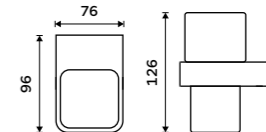

Toothbrush holder
Glass made of satinated glass. Black matt.

NKC 30058C-90