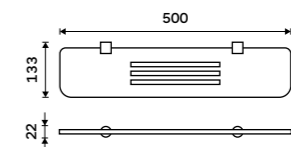

BR X350-26

Shelf 600 mm
Satinated PLEXIGLAS. Chrome.