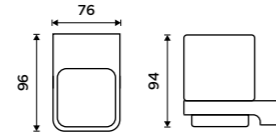

Toothbrush holder
Ceramic cup. White matt.
Novelties
MAB 29058K-05

SPARE PARTS