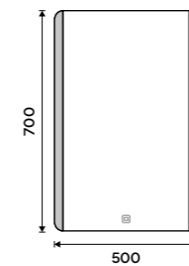

ZP 17001V

LED mirror 600 x 800
With touch sensor. Possibility of setting the color temperature 2700K - 6000K. Output 21W. Aluminium frame.