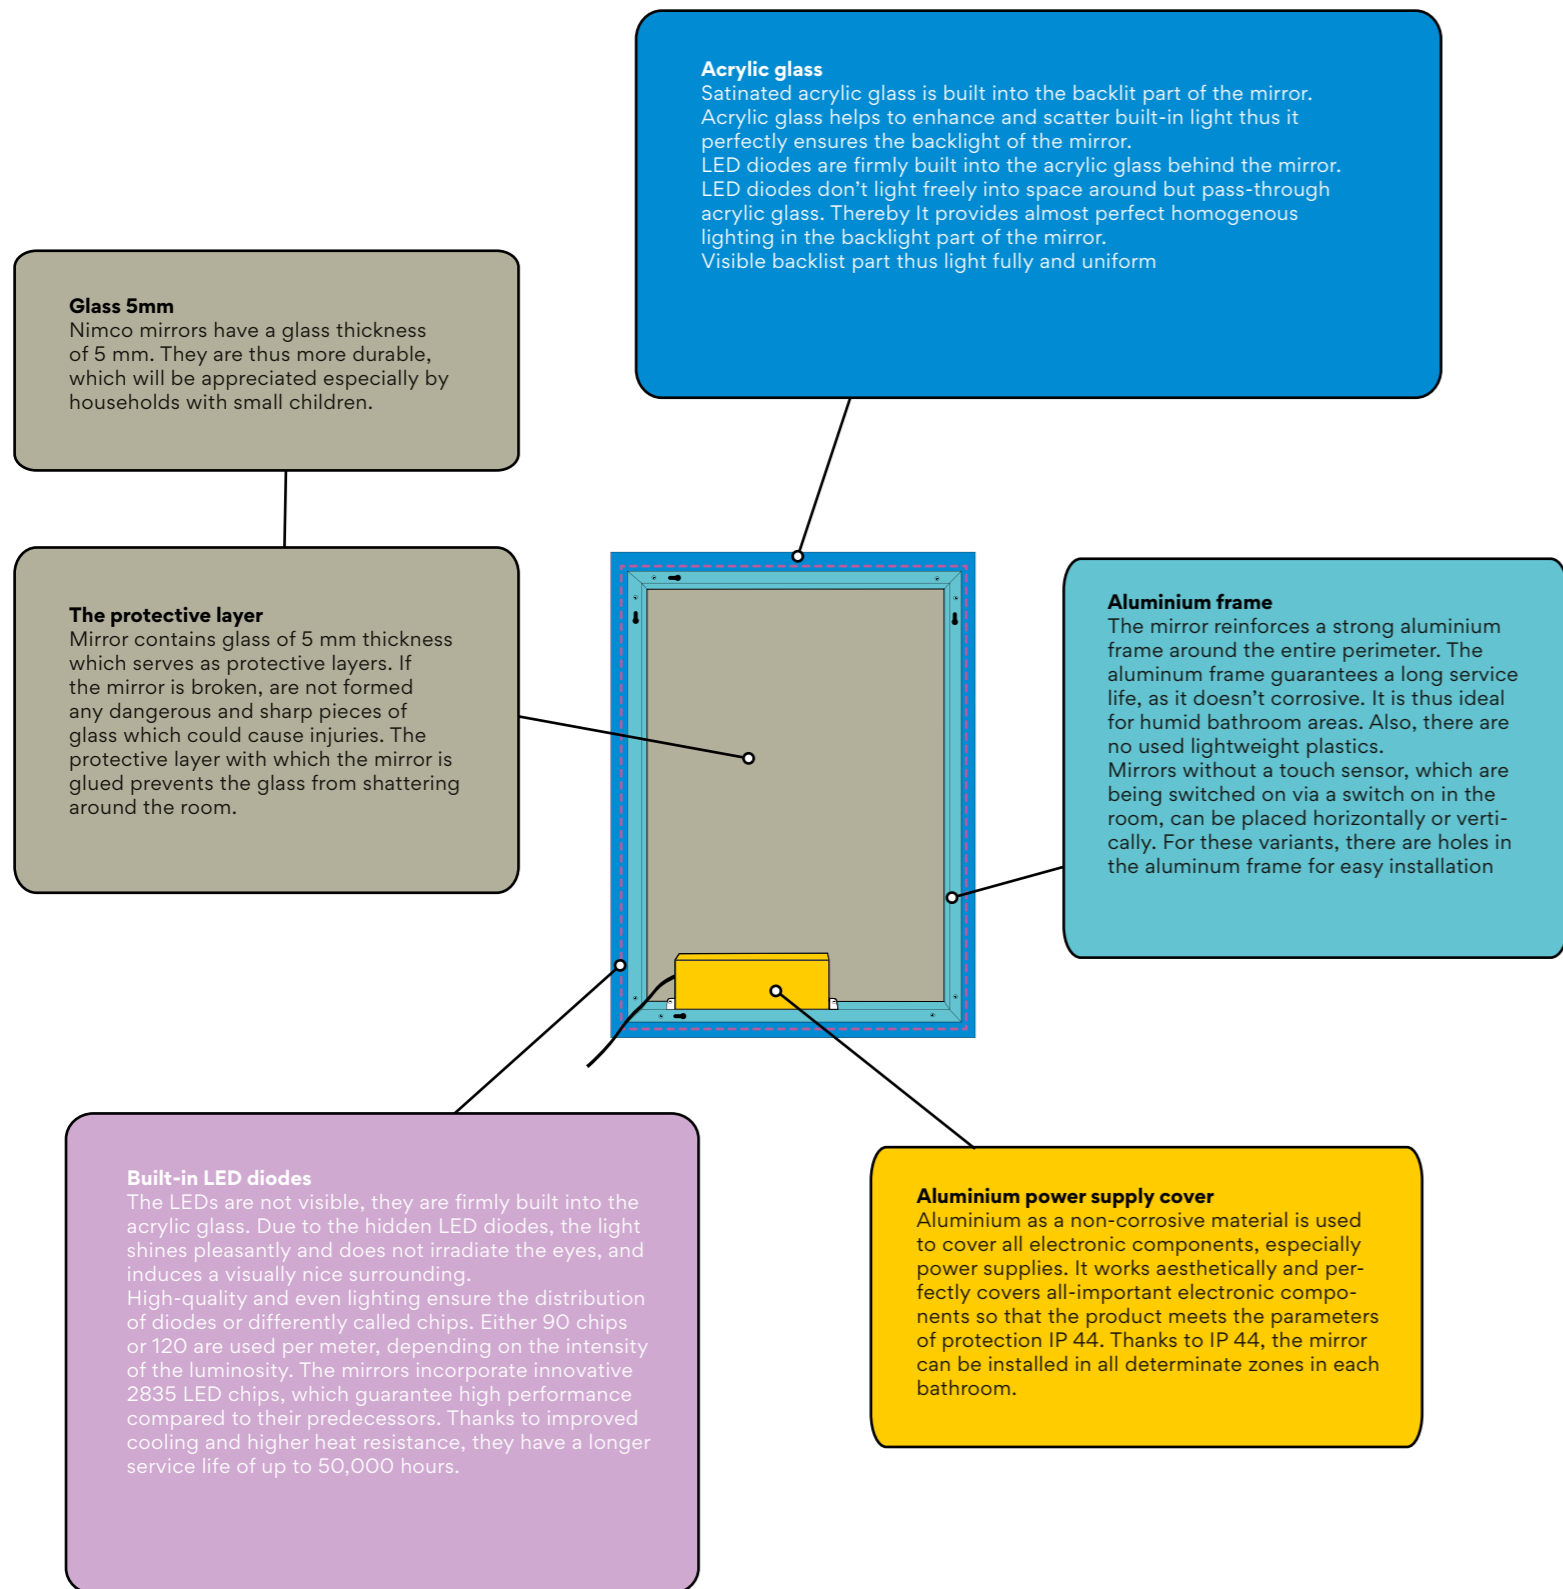

Construction elements of LED mirrors

6 main construction elements

Acrylic glass - Aluminum frame - Protective layer, glass 5mm - Aluminum power supply cover - Built-in LED diodes