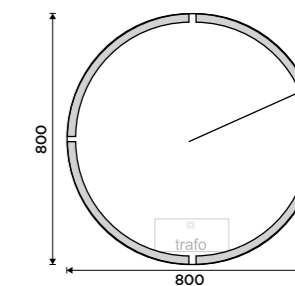

Model 24000R

The NIMCO mirror range must also include round models. Model 24000R is a stylish mirror designed to the smallest detail, which will become an original piece in your bathroom.

more at nimco.cz/en

MIRROR:

ZP 24000RV, LED mirror dia. 600

ACCESSORIES:

NK 30058K-26, Toothbrush holder

NK 30059K-26, Soap dish

NK 30098-26, Towel holder 384 mm

NK 30055-26, Toilet paper holder

NK 30055R-26, Spare toilet paper holder

ZP 24000R

ZP 24002R

ZP 24000RV

ZP 24002RV