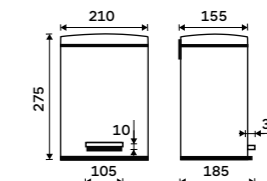

Novelties
KOS 8005-18

Dust bin
Dust bin with removable container.
Volume 5 l. White matt.

KOS 8005-05

Dust bin
Soft closing. Protection against fingerprints. Removable container 5 l.
Brushed S/S 1.4301.

KOS 8005-10