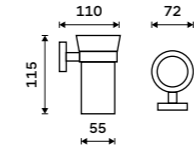

Toothbrush holder
Ceramic cup. Chrome.

Novelties

UN 13058KU-26

Toothbrush holder
Ceramic cup. Chrome.

UN 13058KN-26

Double toothbrush holder
Ceramic cups. Chrome.

UN 13058DKN-26

SPARE PARTS