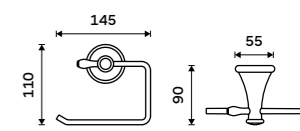

LA 19055-65