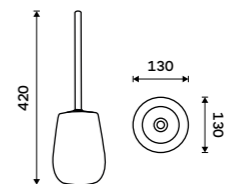

Set dispenser, cup, toilet brush
Ceramic containers. Light gray matte.
Plastic pump. Stainless steel brush handle.
Novelties

TA SET-04

SPARE PARTS

1028TA-08

1178TA-08

1178TA-R-08

1178TA-3-08

1178TA-2-62

SPARE PARTS

1028TA-04

1178TA-04

1178TA-R-04

1178TA-3-04

1178TA-2-62