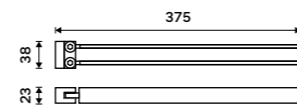

Ki 14096-26

Towel holder 210 mm
Chrome.