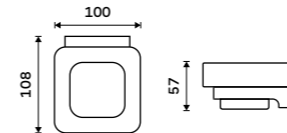

Toothbrush holder
Ceramic cup. Chrome.

MA 29058K-26