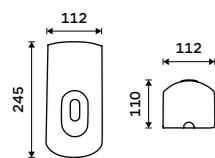

HP 9531-DR-04