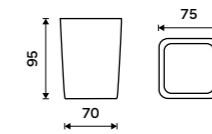

Set of soap dispenser, dish and cup

Gift package. Polyresin, bamboo. White matt.

BA 28000SET-05

SPARE PARTS

Spare dispenser cover
Bamboo.

BA 28031-K

Spare sieve
Bamboo.

BA 28059-S

Pump
Plastic. White matt.

1028KO-05