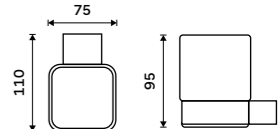

SPARE PARTS

1028Z-26

1028T-26

1059Ki

1058Ki

1029Ki

SPARE PARTS

1028Z-26

1028T-26

1059C-Ki

1058C-Ki

1029C-Ki