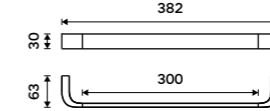

NK 30035-26

Towel holder 482 mm
Chrome.