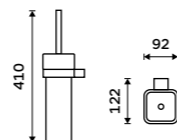

Toilet brush
Ceramic container. Chrome.

Ki 14094KN-HR-26