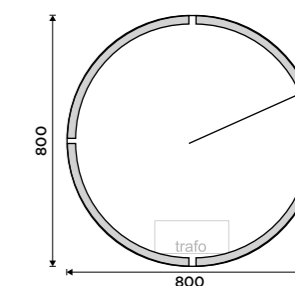

ZP 24002R

LED mirror dia. 600
With touch sensor. Output 28W. Possibility of setting the color temperature 2700K - 6000K. Aluminium frame.