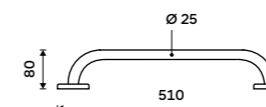

BM 7335-18

Grab bar
Safety grab bar to bath or shower.
Burnished stainless steel 1.4301.