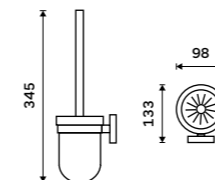

UN 13055MD-26

Toilet brush
Ceramic container. Chrome.
Novelties

UN 13094KU-26

Toilet brush
Satinated glass container. Chrome.

UN 13094WN-26

Toilet brush holder
Satinated glass container. Chrome.

UN 13094W-26