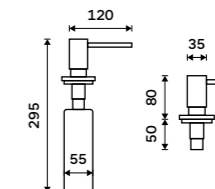

Soap or sanitizer gel dispenser
Diameter of pump head 30 mm. Brass.

UN 3031V-26