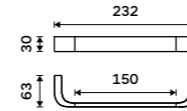

1094C-Ki

Toilet paper holder
Chrome.

NK 30055-26

Towel holder 232 mm
Chrome.

NK 30060-26

Towel holder 382 mm
Chrome.

NK 30035-26

Towel holder 482 mm
Chrome.