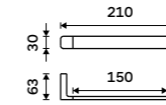

MA 29060-26

Towel holder 360 mm
Chrome.