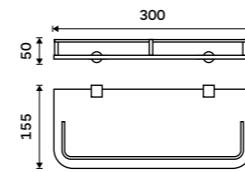

Shelf with rail 400 mm
Satinated glass. Chrome.

BR 11091AX-40-26

Shelf with rail 500 mm
Satinated glass. Chrome.

BR 11091AX-50-26

Shelf with rail 600 mm
Satinated glass. Chrome.

BR 11091AX-60-26

SPARE PARTS