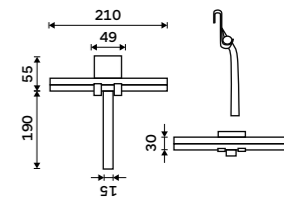

UN 3012-90

Shower wiper
Chrome.