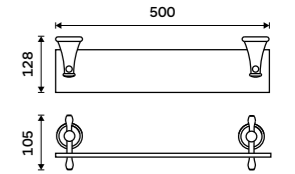

LA 19091-80

SPARE PARTS

1091LA