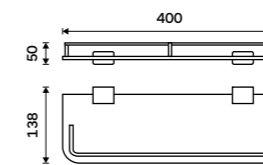

Shelf with rail 500 mm
Satinated glass. Chrome.

Ki 14091AX-50-26