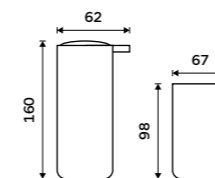

Soap dispenser with cup

Polyresin. Plastic pump - chrome. Black matt.

OM 1605831-90