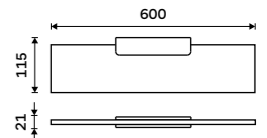

Shelf 600 mm

EXTRAWHITE satinated glass 8 mm. Black matt.

MAC 29091B-60-90