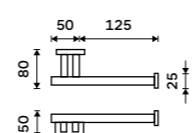

KE 22055-26

Toilet brush
Ceramic container. Chrome.

KE 22094K-26