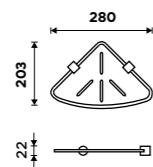

1091AX-50-26

Glass shelf + rail 600 mm
Satinated glass. Chrome.

1091AX-60-26

Corner shelf IXI
Satinated PLEXIGLAS. Chrome.

Novelties

BR X208-26

Corner shelf IXI
Satinated PLEXIGLAS. Chrome.

BR X212-26