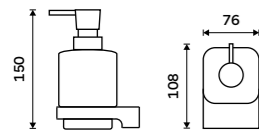

Soap dispenser
Ceramic container. Brass pump. Volume 320 ml. Chrome.

MA 29031K-T-26

Soap dispenser and Toothbrush holder.
Ceramic. Chrome.
Novelties

MA 2905831K-26

Soap dispenser and Toothbrush holder.
Ceramic. Chrome.
Novelties