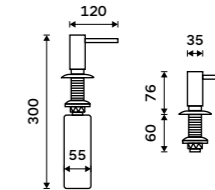

UNC 4031V-90

Soap or sanitizer gel dispenser
Diameter of pump head 35 mm. Brass.

UN 4031V-26