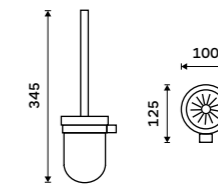

Toilet brush
Satinated glass container. Black brush.
Chrome + black matt.

NA 28094WN-b