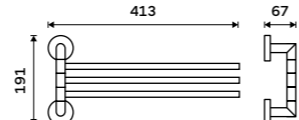

UN 13096-3-26

Hairdryer holder
Hole 95 mm. Chrome.