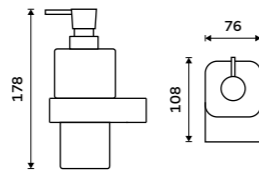

more at nimco.cz/en

- ▶ NKC 30059C-90, Soap dish
- ▶ NKC 30094KN-90, Toilet brush
- ▶ NKC 30098-90, Towel holder 384 mm

Soap dispenser
Satinated glass container. Brass pump.
Volume 290 ml. Black matt.

NKC 30031H-T-90