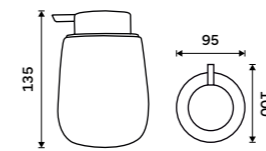

SPARE PARTS

1028TA-90

1178TA-90

1178TA-R-90

1178TA-3-90

1178TA-2-62

1028TA-05

1178TA-05

1178TA-R-05

1178TA-3-05

1178TA-2-62