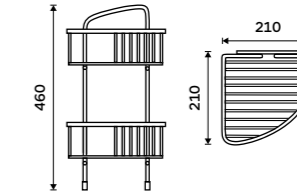

OP 101N-26

Wire shelf
Shelf to bath or shower. High gloss.

OP 102N-26

Wire shelf
Shelf to bath or shower. High gloss.

OP 106-26

Wire shelf
Shelf to bath or shower. High gloss.

OP 107-26

Wire corner shelf
Shelf to bath or shower. High gloss.

AX 506-26

TR 02-26

Double corner wire shelf
Shelf to bath or shower. High gloss.

OP 121D-26

Wire double shelf
Shelf to bath or shower. High gloss.

OP 123D-26

Wire shelf
Shelf to bath or shower. High gloss.