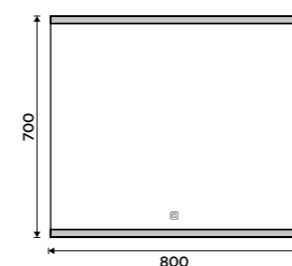

ZP 12003V

LED mirror 900 x 700
With touch sensor. Possibility of setting the color temperature 2700K - 6000K. Output 26W. Aluminium frame.