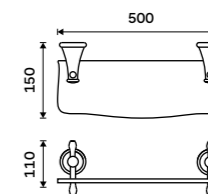

LA 19091UK-50-65

Shelf 500 mm
Clear glass. Antique brass.