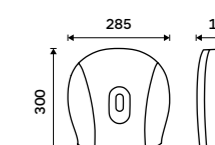

HP 9555M-04

Toilet paper dispenser
ABS plastic. Silver metallic.

HP 9555J-04

Hygiene bag holder
ABS plastic. Chrome.

UN 9005P-26

V-fold paper towel dispenser
ABS plastic. Silver metallic.

HP 9580-04

Touchless sanitizer gel or soap dispenser
Volume 1200 ml. ABS plastic. White.