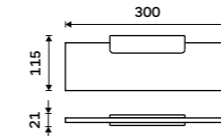

Shelf 400 mm

EXTRAWhite satinated glass 8 mm. White matt.

Novelties

MAB 29091B-40-05