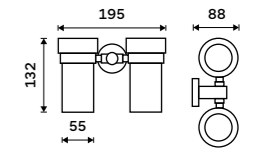

Toothbrush holder
Ceramic cup. Chrome.

Novelties

UN 13058KU-26

Toothbrush holder
Ceramic cup. Chrome.

UN 13058KN-26

Double toothbrush holder
Ceramic cups. Chrome.

UN 13058DKN-26

SPARE PARTS