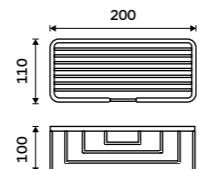

OP 108N-26

Wire soap dish
Shelf to bath or shower. High gloss.

OP 111N-26

Wire shelf
Shelf to bath or shower. High gloss.

OP 112N-26

Wire shelf
Shelf to bath or shower. High gloss.

OP 113N-26

Wire corner shelf
Shelf to bath or shower. High gloss.

AX 507-26

Wire corner shelf
Shelf to bath or shower. High gloss.

BO 303N-26

Wire shelf
Shelf to bath or shower. High gloss.

BO 312N-26

Wire shelf
Shelf to bath or shower. High gloss.

BO 313N-26