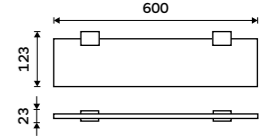

SPARE PARTS

Corner shelf glass
EXTRAWHITE 8 mm.

1091RB

Shelf glass 200 mm
EXTRAWHITE 8 mm.

1091B-20

Shelf glass 300 mm
EXTRAWHITE 8 mm.

1091B-30

Shelf glass 400 mm
EXTRAWHITE 8 mm.

1091B-40

Shelf glass 500 mm
EXTRAWHITE 8 mm.

1091B-50

Shelf glass 600 mm
EXTRAWHITE 8 mm.

1091B-60