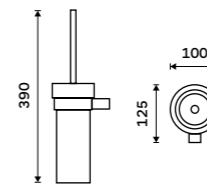

Toilet brush
Satinated glass container. Chrome brush.
Chrome + black matt.

NA 28094WN