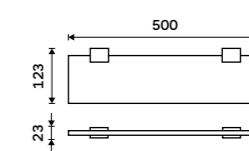

Ki-X340-C-90

Shelf IXI 500 mm
Satinated PLEXIGLAS, Black matt.

Ki-X350-C-90

Shelf 600 mm
Satinated PLEXIGLAS, Black matt.

Ki-X360-C-90

Unix

chrome

UNIX loves round shapes and a circle has become its part. Series of bathroom accessories follows the latest trends and it is designed for all lovers of plump shapes. It is massive yet airy, impressive but minimalist. It is all you need.