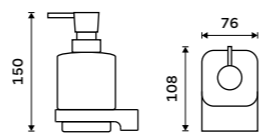

Soap dispenser and Toothbrush holder.
Satinated glass. Chrome.

Novelties

MA 2905831C-26