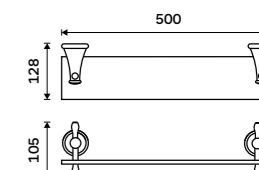

LA 19091-65