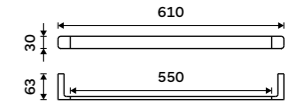

MA 29035-26

Towel holder 460 mm
Chrome.

MA 29046-26

Towel holder 610 mm
Chrome.

MA 29061-26

Hook
Chrome.

MA 29054-26

Towel holder 370 mm
Chrome.