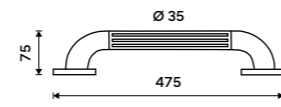

BM 1235-05

Grab bar 450 mm
Safety grab bar to bath or shower.
Burnished stainless steel 1.4301.