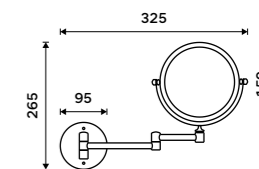

ZR 6992N-26

Magnifying cosmetic mirror
Swivel, adjustable, 15 cm, 3x magnifying.
Chrome.