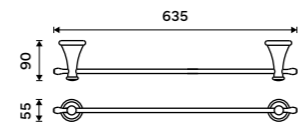

Towel holder 635 mm
Chrome.

LA 19061-26

Towel holder 250 mm
Chrome.

LA 19060-26

Shelf 300 mm
Shelf made of white artificial stone.
Chrome.

LA 19091UK-30-26

Shelf 400 mm
Shelf made of white artificial stone.
Chrome.