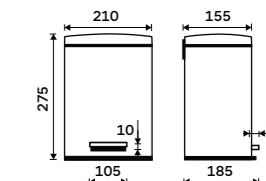

KOS 8005-90

Dust bin
Soft closing. Removable container 5 l.
Black matt.