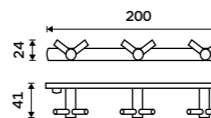

BR 11106-26

Rail with four double hooks
Chrome.