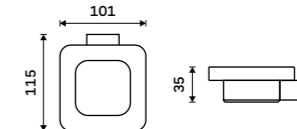

Toothbrush holder
Glass made of satinated glass. Chrome.

Ki 14058C-26