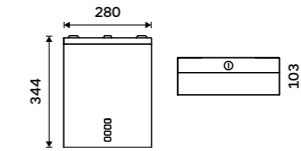

HPM 27080-10

Paper towel dispenser
Stainless steel 1.4301. Brushed stainless steel.