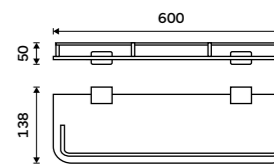

Ki 14091AX-40-26

Shelf with rail 500 mm
Satinated glass. Chrome.

Ki 14091AX-50-26

Shelf with rail 600 mm
Satinated glass. Chrome.

Ki 14091AX-60-26

SPARE PARTS

Corner shelf glass
Glass with rail.

1091RA-26