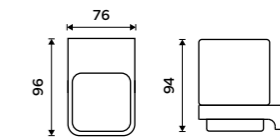

Toothbrush holder. Double cup.
Ceramic. Black matt.

Novelties

MAC 29058DK-90