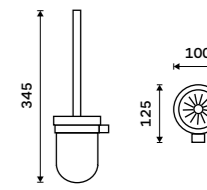

1178W-26

1178Ki-2

1178W-3

1178Ki-3

1178W-2-62

1094W

SPARE PARTS

1178WN-26

1178WN-1-26

1178WN-90

1178WN-1-90

1178WN-2-62

1094WN