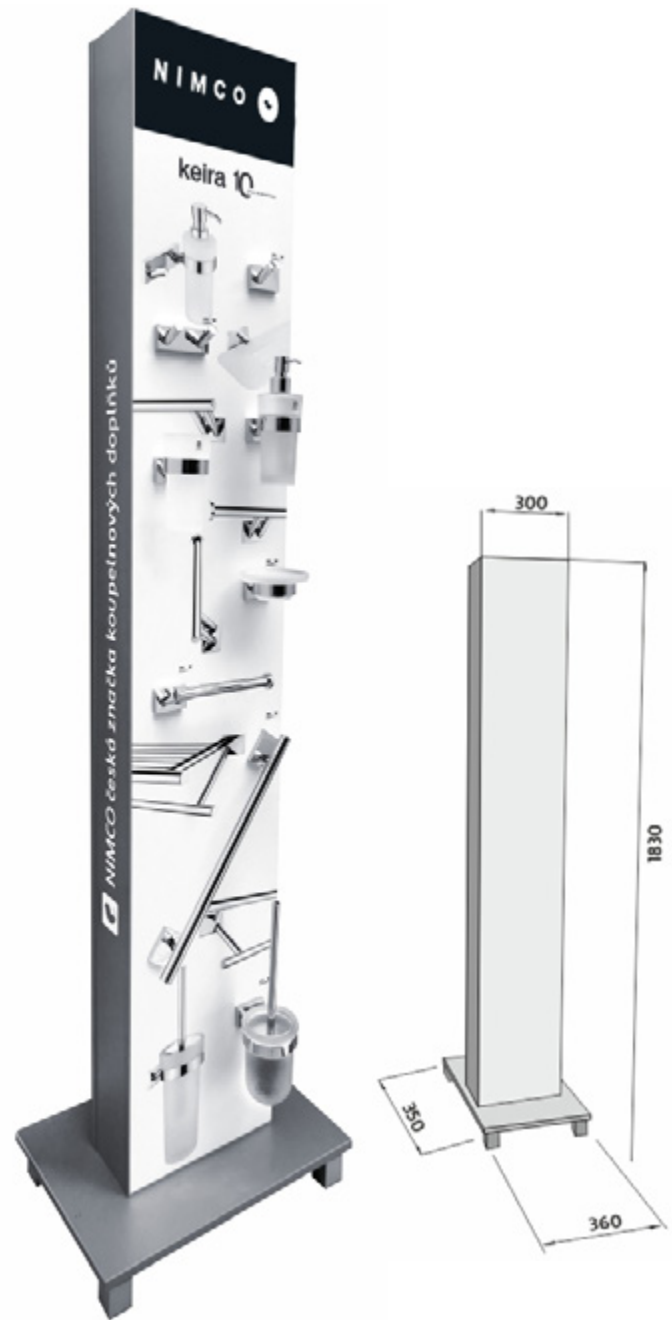

Soft closing
Dust bin with slow and soft closing system.

Aluminium
ALU Aluminium

Soft touch
Special additional surface treatment. The surface is soft, pleasant to the touch.

Exhibition panel
No.21

Exhibition panel
No.017