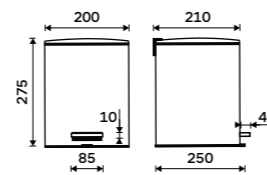

Novelties
KOS 9005-18

Dust bin
Dust bin with removable container.
Volume 5 l. White matt.