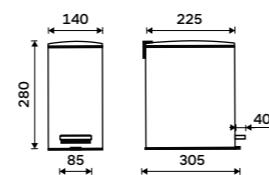

Novelties
KOS 11005-90

Dust bin
Soft closing. Protection against fingerprints. Removable container 5 l.
Polished stainless steel S/S 1.4301.