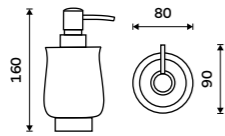

Soap dispenser
Volume 300 ml. Plastic pump. Antique brass.

1031LA-65