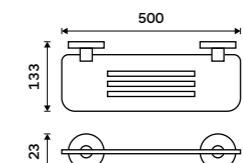

Shelf IXI 500 mm
Satinated PLEXIGLAS. Brushed stainless steel.

UNM X350-10