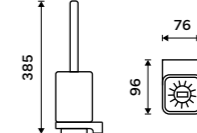

SPARE PARTS

Dispenser container
Ceramic.
1029Ki

Soap dish
Ceramic.
1059Ki

Toothbrush cup
Ceramic.
1058Ki

Soap dispenser pump.
Brass. White matt.
1028T-05

Toilet brush
Satinated glass container. White matt.
Novelties
MAB 29094CN-HR-05