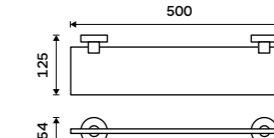

Shelf 600 mm
EXTRAWHITE satinated glass 8 mm.
Chrome.

UN 13091B-60-26