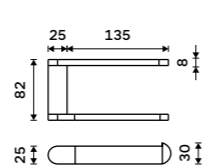

NA 28055M

Spare toilet paper holder
Chrome + black matt.

NA 28055R