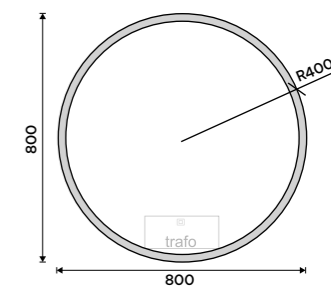

LED mirror dia. 800
With touch sensor. Output 28 W. Possibility of setting the color temperature 2700K - 6000K. Aluminium frame.

ZP 26002RV