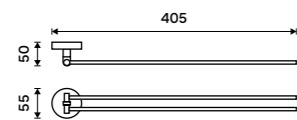

UN 13046A-26

Towel holder 655 mm
Chrome.

UN 13061A-26

Towel holder 655 mm
Chrome.

UN 13061DA-26

Swivel towel holder 405 mm
With two arms. Chrome.

UN 13096N-26

Swivel towel holder 413 mm
With two arms. Chrome.