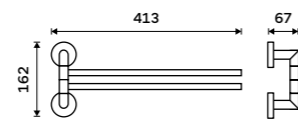

UN 13096-26

Swivel towel holder 413 mm
With three arms. Chrome.