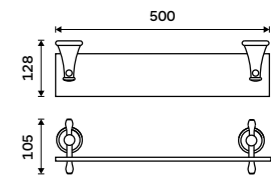

LA 19091UK-30-26

Shelf 400 mm
Shelf made of white artificial stone.
Chrome.

LA 19091UK-40-26

Shelf 500 mm
Shelf made of white artificial stone.
Chrome.

LA 19091UK-50-26

Shelf 500 mm
Clear glass. Chrome.

LA 19091-26

SPARE PARTS

1091LA