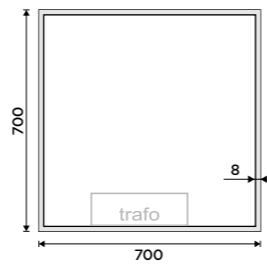

ZPC 13077-90

LED mirror 600 x 800
With touch sensor. Output 41W. Possibility
of setting the color temperature 2700K -
6000K. Black matt.