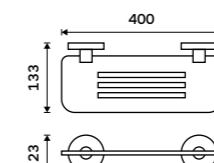

Shelf IXI 400 mm
Satinated PLEXIGLAS. Brushed stainless steel.

UNM X340-10