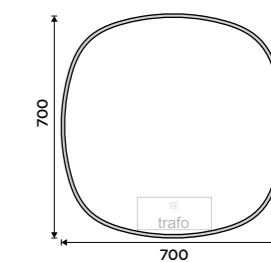

LED mirror dia. 700
With touch sensor. Output 36 W. Possibility of setting the color temperature 2700K - 6000K. Aluminium frame.

ZP 27001RV