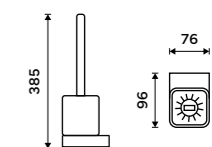

SPARE PARTS

1029Ki

1028T-90

1059Ki

1058Ki

SPARE PARTS

1178Ki-90

1178WN-90

1178HR-90

1178Ki-2-90

1178WN-1-90

1178HR-1-90

1178Ki-1-90

1178Ki-3

1178Ki-2-62

1094Ki

1178WN-2-62

1094KN