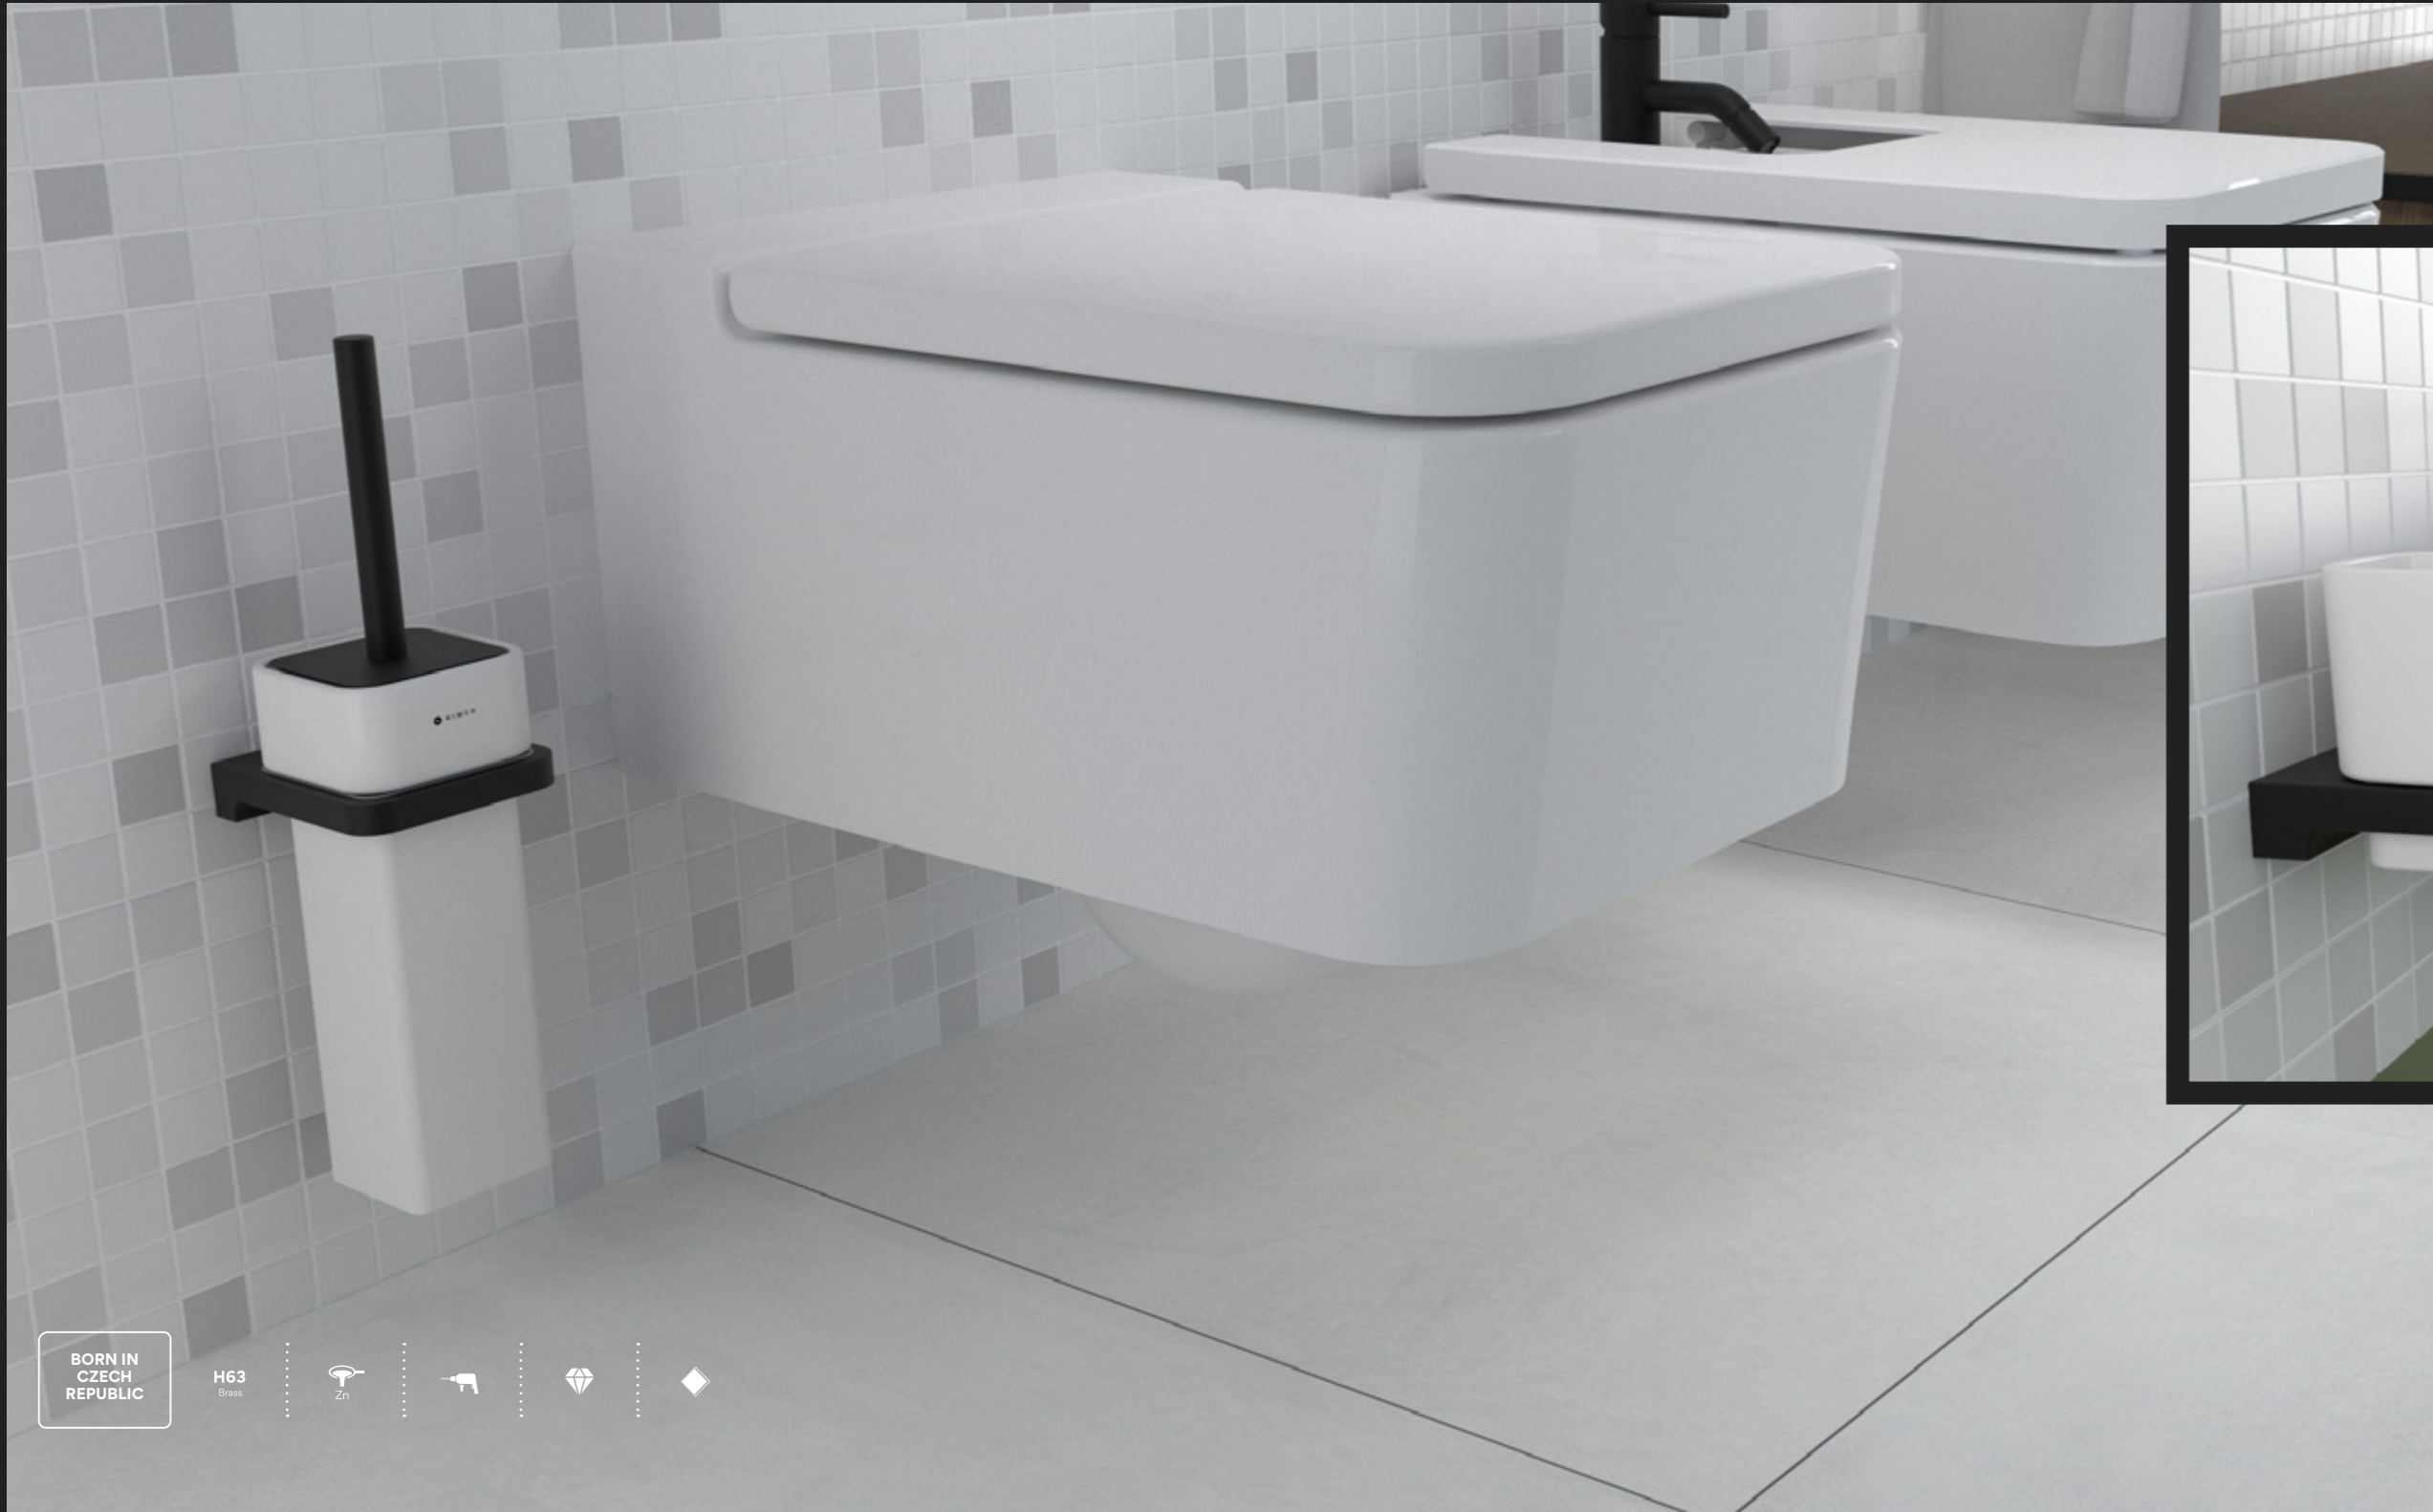

Maya

black

Black is still trendy in modern bathrooms and therefore we decided to include MAYA with black surface finish into our assortment. Sharp lines, round edges and black color bring your bathroom into perfection.

more at nimco.cz/en

- ▲ MAC 29031K-T-90, Soap dispenser
- ▲ MAC 29058DK-90, Toothbrush holder. Double cup.
- ◀ MAC 29094K-90, Toilet brush holder

BORN IN
CZECH
REPUBLIC

H63
Brass

Zn

P

◆

◆