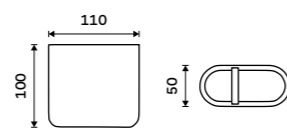

Soap dish
Polyresin, bamboo. Sand beige.

KO 24059-86