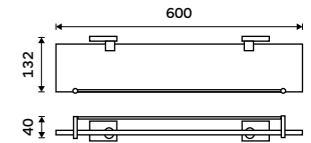

SPARE PARTS

1091RB

UN 1001SR-26

SPARE PARTS

1091B-30

1091B-40

1091B-50

1091B-60

UN 1001S-25-26

UN 1001S-40-26