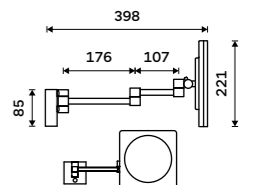

ZK 20465-26