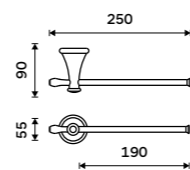

LA 19035-65

Towel holder 515 mm
Antique brass.

LA 19046-65

Towel holder 635 mm
Antique brass.

LA 19061-65

Towel holder 250 mm
Antique brass.

LA 19060-65

Shelf 300 mm
Shelf made of white artificial stone.
Antique brass.