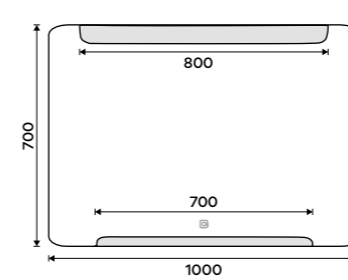

ZP 22004V

LED mirror 1200 x 700
With touch sensor. Output 28,5W. Possibility of setting the color temperature 2700K - 6000K. Aluminium frame.