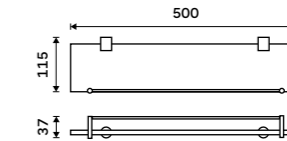

Shelf with rail 600 mm
EXTRAWHITE satinated glass 8 mm.
Chrome.

BR 11091BX-60-26