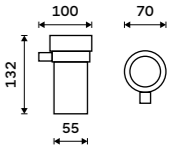

SPARE PARTS

1029W

1028T-90

1029W

1028Z-26

1028T-26