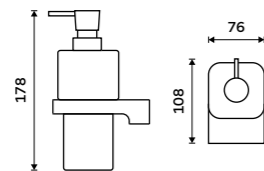

SPARE PARTS

Dispenser container
Satinated glass.

1029C-Ki

Dispenser container
Satinated glass.

1029H

Soap dispenser pump.
Brass. White matt.

1028T-05