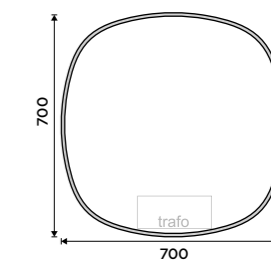

LED mirror dia. 700
Output 36 W, chromaticity temperature 6000K. Aluminium frame.

ZP 27001R