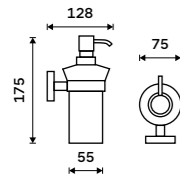

Soap dispenser
Ceramic container. Brass pump. Volume 280 ml. Brushed stainless steel.

Novelties
UNM 13031KU-T-10