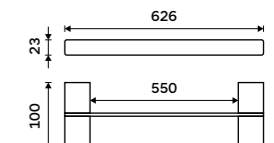

Ki 14061D-26