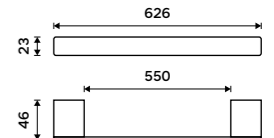

Ki 14061-26

Swivel towel holder 375 mm
Chrome.