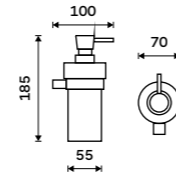

SPARE PARTS

SPARE PARTS