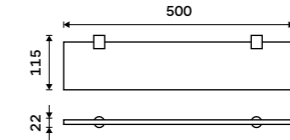

Shelf 600 mm
EXTRAWHITE satinated glass 8 mm.
Chrome.

BR 11091B-60-26