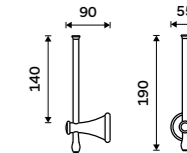

LA 19055R-65