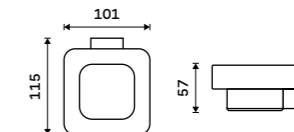

Toothbrush holder
Ceramic cup. Black matt.

Ki-14058K-90