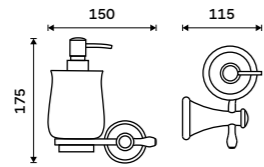

LA 19031K-26