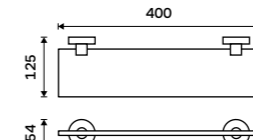

Shelf 400 mm
EXTRAWHITE satinated glass 8 mm. Brushed stainless steel.

UNM 13091B-40-10