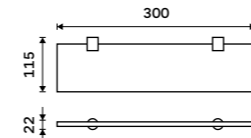

Shelf 400 mm
EXTRAWHITE satinated glass 8 mm.
Chrome.

BR 11091B-40-26