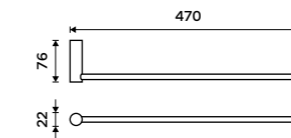

BR 11046-26

Double towel holder 470 mm
Chrome.