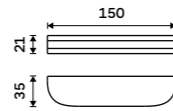

NKC 30097-90

Towel holder 384 mm
Black matt.

NKC 30098-90

Individual shelf holder

For glass maximally 8 mm thick. Black matt.

NKC 30091BS-90

Shelf 200 mm

EXTRAWHITE satinated glass 8 mm. Black matt.