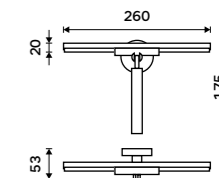

UN 13096-26

Swivel towel holder 413 mm
With three arms. Chrome.

UN 13096-3-26

Hairdryer holder
Hole 95 mm. Chrome.

UN 13011-26

Shower wiper
Chrome.

UN 13012-26

Towel shelf 655 mm
Chrome.