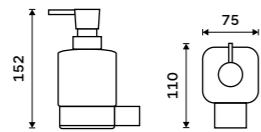

more at nimco.cz/en

◀ Ki-14053-26, Double hook

▼ Ki-14031K-T-90, Soap dispenser

▲ Ki-14094KN-90, Toilet brush

Soap dispenser
Satinated glass container. Brass pump. Volume 300 ml. Black matt.

Ki-14031C-T-90