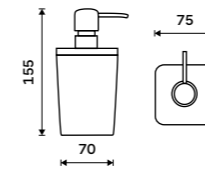

Soap dish

Polyresin, bamboo. White matt.

BA 28059-05