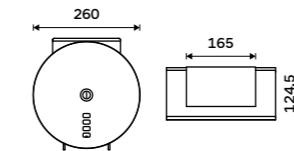

1028HPM-27-M

Toilet paper dispenser
Stainless steel 1.4301. Brushed stainless steel.

HPM 27055-10

Toilet paper holder with shelf
Stainless steel 1.4301. Brushed stainless steel.

HPM 27055-T-10

Paper towel dispenser
Stainless steel 1.4301. Brushed stainless steel.