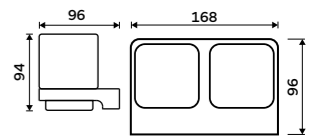

SPARE PARTS

1059Ki

1058Ki

1058Ki