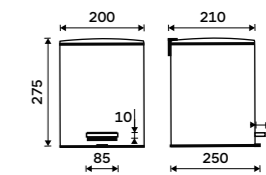

KOS 9005-90