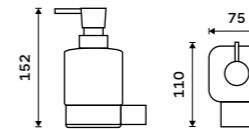

Soap dish
Satinated glass. Chrome.

Ki 14059C-26