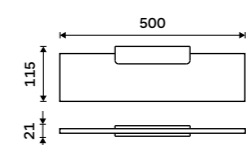

Shelf IXI 500 mm

Satinated PLEXIGLAS. Black matt.

MAC X350-C-90