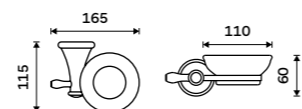

LA 19059K-65

SPARE PARTS

1059LA

SPARE PARTS

1178LA-65

1178LA-65

1178LA-R-65

1178LA-R-65

1178LA-2-62

1178LA-2-62

1094KU

1094LA