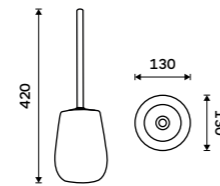

SPARE PARTS

1028TA-90

1178TA-90

1178TA-R-90

1178TA-3-90

1178TA-2-62

1028TA-05

1178TA-05

1178TA-R-05

1178TA-3-05

1178TA-2-62