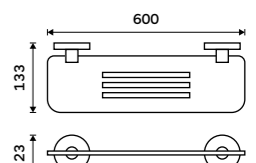

Shelf IXI 600 mm
Satinated PLEXIGLAS. Brushed stainless steel.

UNM X360-10