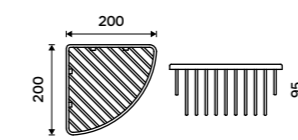

OP 108N-26

Wire soap dish
Shelf to bath or shower. High gloss.

OP 111N-26

Wire shelf
Shelf to bath or shower. High gloss.

OP 112N-26

Wire shelf
Shelf to bath or shower. High gloss.

OP 113N-26

Wire corner shelf
Shelf to bath or shower. High gloss.

AX 507-26

Wire corner shelf
Shelf to bath or shower. High gloss.

BO 303N-26

Wire shelf
Shelf to bath or shower. High gloss.

BO 312N-26

Wire shelf
Shelf to bath or shower. High gloss.

BO 313N-26