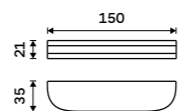

Shelf 200 mm
EXTRAWHITE satinated glass 8 mm.
Chrome.

NK 30091B-20-26