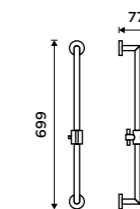

UN 13062A-26

Towel shelf 655 mm
With a rail for towel. Chrome.

UN 13063-26

Towel shelf 655 mm
With a rail for towel. Chrome.

UN 13063A-26

Shower raiser rail
All-metal. Chrome.

UN 13015-26

Grab bar
Safety grab bar to bath or shower.
Chrome.