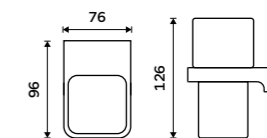

Toothbrush holder
Glass made of satinated glass. Black matt.

MAC 29058C-90