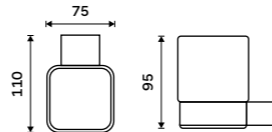

SPARE PARTS

1029C-Ki

1059C-Ki

1058C-Ki

1028T-90