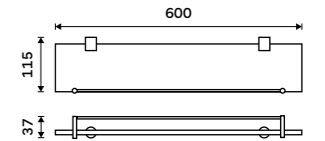

SPARE PARTS

1091RB

UN 1001SR-26

SPARE PARTS

1091B-30

1091B-40

1091B-50

1091B-60

UN 1001S-25-26

UN 1001S-40-26