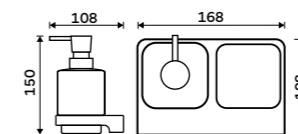

Soap dispenser and Toothbrush holder.
Satinated glass. Chrome.

Novelties

MA 2905831H-26