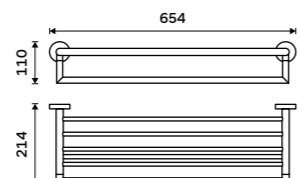

UN 13062A-26

Towel shelf 655 mm
With a rail for towel. Chrome.

UN 13063-26

Towel shelf 655 mm
With a rail for towel. Chrome.

UN 13063A-26

Shower raiser rail
All-metal. Chrome.

UN 13015-26

Grab bar
Safety grab bar to bath or shower.
Chrome.