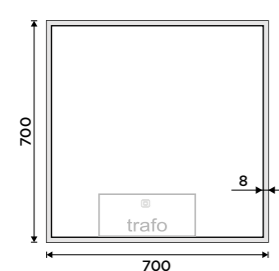

LED mirror 700x700
With touch sensor. Output 32 W. Possibility of setting the color temperature 2700K - 6000K. Aluminium frame.

ZP 13077V