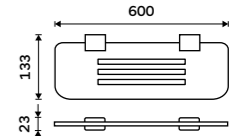

Ki X330-26

Shelf 400 mm
Satinated PLEXIGLAS, Chrome.

Ki X340-26

Shelf 500 mm
Satinated PLEXIGLAS, Chrome.

Ki X350-26

Shelf 600 mm
Satinated PLEXIGLAS, Chrome.

Ki X360-26

H59