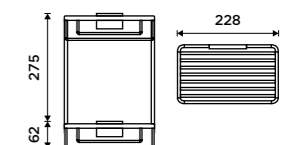

Ki 14003-26

Wire shelf
EASYCLEAN system for easy taking off and cleaning. Chrome.

Ki 14015-26

Wire double shelf
EASYCLEAN system for easy taking off and cleaning. Chrome.

Ki 14017D-26

Wire soap dish
Shelf to bath or shower. High gloss.