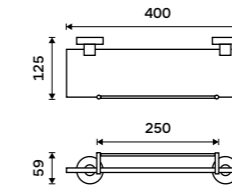

Shelf with rail 500 mm
EXTRAWHITE satinated glass 8 mm.
Chrome.

UN 13091BX-50-26