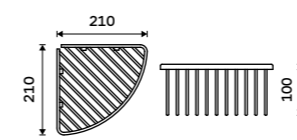

OP 108N-26

Wire soap dish
Shelf to bath or shower. High gloss.

OP 111N-26

Wire shelf
Shelf to bath or shower. High gloss.

OP 112N-26

Wire shelf
Shelf to bath or shower. High gloss.

OP 113N-26

Wire corner shelf
Shelf to bath or shower. High gloss.

AX 507-26

Wire corner shelf
Shelf to bath or shower. High gloss.

BO 303N-26

Wire shelf
Shelf to bath or shower. High gloss.

BO 312N-26

Wire shelf
Shelf to bath or shower. High gloss.

BO 313N-26