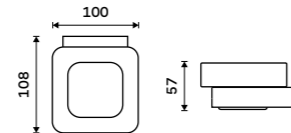

Toothbrush holder
Ceramic cup. Chrome.

NK 30058K-26