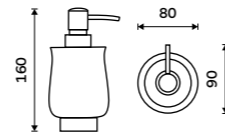

Toilet brush
Handle Chrome.

1094LA-26