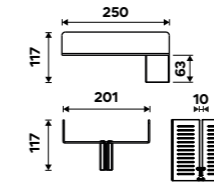

Stainless steel

Zn

2091-DL-25-90, Shower Shelf

Shower Shelf
Aluminium
Novelties

2091-DH-25-90

Shower Shelf
Aluminium
Novelties

2091-DJ-25-90

Shower Shelf
Aluminium
Novelties