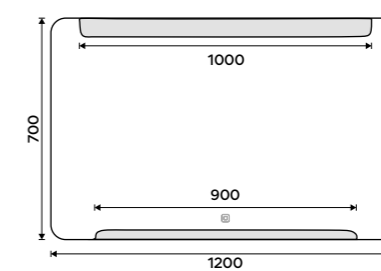

ZP 22006V

LED mirror 1400 x 700
With touch sensor. Output 34,5W. Possibility of setting the color temperature 2700K - 6000K. Aluminium frame.