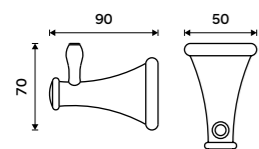

LA 19091-65

SPARE PARTS

Shelf glass 500 mm
Clear glass.

1091LA

Single hook
Antique brass.

LA 19054-65

Double towel holder 515 mm
Antique brass.

LA 19046D-65