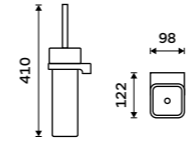

MAC 29094KN-90

Toilet brush
Ceramic container. Black matt.

MAC 29094KN-HR-90

Toilet brush holder
Ceramic container. Black matt.

Novelties

MAC 29094K-90

SPARE PARTS

Toilet brush
Brass. Black matt.