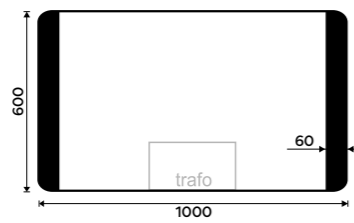

ZPC 42004-90

LED mirror 1200x650
Output 32 W, chromaticity temperature 4000K. Black matt.