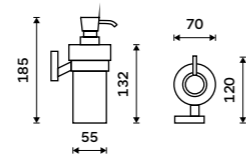

Soap dispenser
Ceramic container. Brass pump. Volume 250 ml. Chrome.

KE 22031KN-T-26