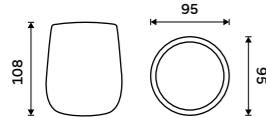

Soap dispenser
Ceramic container. Dark gray matte.
Plastic pump. Volume 425 ml.
Novelties

TA 3131-08