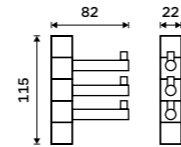

BR 11099-3-26

Double hook
Chrome.