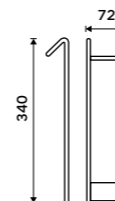

Ki 14001H-26

Wire corner shelf
For hanging to shower. Chrome.