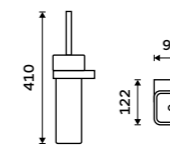

NKC 30031K-T-90

Soap dish
Ceramic. Black matt.

NKC 30059K-90

Toothbrush holder
Ceramic cup. Black matt.

NKC 30058K-90

Toilet brush holder
Ceramic container. Black matt.

Novelties

NKC 30094K-90