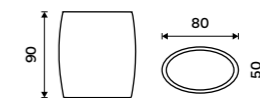

Bristles of toilet brush
Plastic. Black.

1178WN-2-62

Pump
Plastic. Chrome.

1028Y-26

Pump
Plastic. Chrome.

1028Y-26

Toothbrush cup
Polyresin. White matt.

AV 15058-05