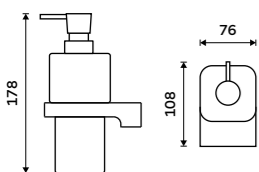

▲ MA 29091B-30-26, Shelf 300 mm

◀ MA 29031H-T-26, Soap dispenser

Soap dispenser
Satinated glass container. Plastic pump.
Dispenser volume 290 ml. Chrome.

MA 29031H-26

Soap dispenser
Satinated glass container. Brass pump.
Volume 290 ml. Chrome.