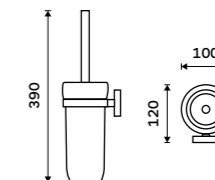

Toilet brush holder
All-metal. Free standing or it can be hung.
Pull-out container. Chrome.

UN 13094E-26