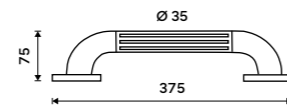

BM 1035-05

Plastic grab bar
Safety grab bar to bath or shower. Load bearing capacity up to 100 kg. White ABS plastic.