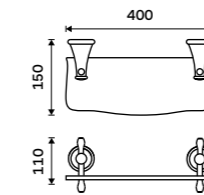

LA 19091UK-30-26

Shelf 400 mm
Shelf made of white artificial stone.
Chrome.

LA 19091UK-40-26

Shelf 500 mm
Shelf made of white artificial stone.
Chrome.

LA 19091UK-50-26

Shelf 500 mm
Clear glass. Chrome.

LA 19091-26

SPARE PARTS

1091LA