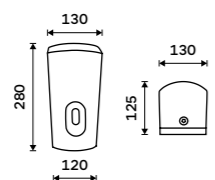

HP 9531S-M-04

SPARE PARTS

1028HP-DR

1028HP-M