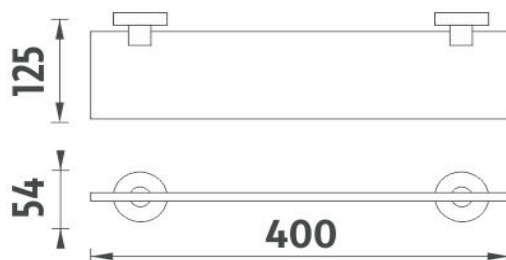

UN 13091B-40-26

Unix

Police

Police. Sklo extra čiré matované. Rozměr 40x11 cm. Tloušťka skla 8 mm!

Shelf

Shelf. Extra clear glass, (white) frosted. Compared to ordinary green-colored glass, this one is totally clear, thus colorless. Its absolute whiteness is highlighted by double-sided frosting. It has a velvety and clean effect. Size 40x11 cm. 8 mm thick glass! The glue MAMUT is not included in the

Náhradní díly / Spare parts

UN 13091BS-26

Úchyty police samotné
Individual shelf holders

1091B-40

Sklo police EXTRA ČIRÉ matované 40cm
Shelf Extra clear glass, (white) frosted 40cm

→ 400 ↑ 54 ↗ 125

montáž / installation :