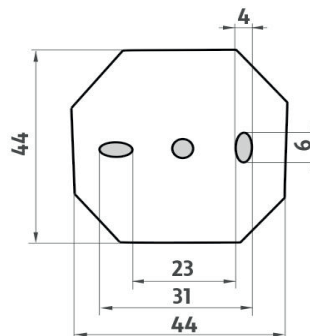

→ 400 ↑ 54 ↗ 125

montáž / installation :

montážní konzole / installation bracket :

materiál - úprava (barva) / material - surface finish (colour) :

pochromovaná mosaz-chrom
chrome plated brass-chrome