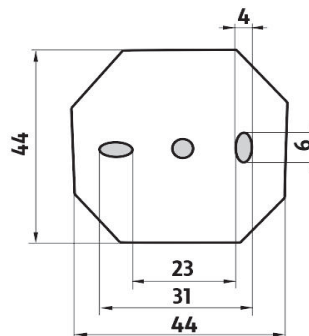

UN X360-58DW-26

Unix ixi

Police se sklenkami na kartáčky

Police s frézovanými otvory s matovanými sklenkami. Police plexiglass mat. povrch. Šířka police 60 cm.

Shelf with glass cups for toothbrush

Shelf with milling, with glass cups. Shelf made of plexiglass, frosted surface. 60 cm wide. Frosted glass cups. The glue MAMUT is not included in the package. It can be bought in addition under the code 35003TU. One tube of the glue is enough for 8-10 holders.

Náhradní díly / Spare parts

1058W

Sklenka
Glass cup

UN 13091BS-26

Úchyty police samotné
Individual shelf holders

→ 600 ↑ 112 ↗ 133

montáž / installation :

montážní konzole / installation bracket :