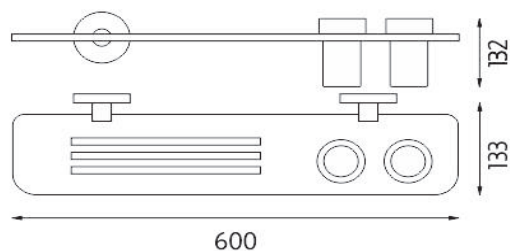

UN X360-58DW-26

Unix ixi

Police se sklenkami na kartáčky

Police s frézovanými otvory s matovanými sklenkami. Police plexiglass mat. povrch. Šířka police 60 cm.

Shelf with glass cups for toothbrush

Shelf with milling, with glass cups. Shelf made of plexiglass, frosted surface. 60 cm wide. Frosted glass cups. The glue MAMUT is not included in the package. It can be bought in addition under the code 35003TU. One tube of the glue is enough for 8-10 holders.

Náhradní díly / Spare parts

1058W

Sklenka
Glass cup

UN 13091BS-26

Úchyty police samotné
Individual shelf holders

→ 600 ↑ 112 ↗ 133

montáž / installation :

montážní konzole / installation bracket :