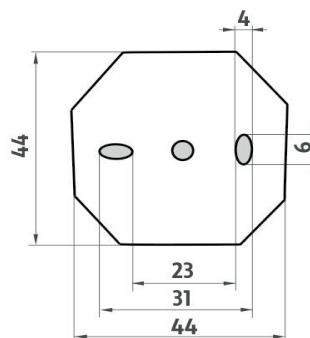

Holder for soap dispenser, cup and soap dish

Individual holder for glass cup, soap dish or soap dispenser series UNIX. The glue MAMUT is not included in the package. It can be bought in addition under the code 35003TU. One tube of the glue is enough for 8-10 holders.

Náhradní díly / Spare parts

montáž / installation :

montážní konzole / installation bracket :