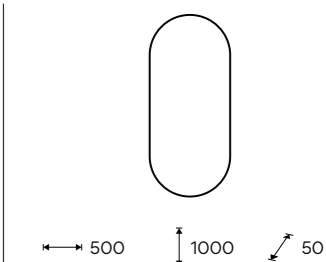

Softly Elevated in White 32000L

CS

Oválné zrcadlo s bílým hliníkovým rámem přináší do interiéru svěžest a vizuální lehkost. Vertikální orientace přirozeně zvýrazňuje výšku prostoru a vytváří vzdušný, harmonický dojem. Po vnitřní straně rámu je po celém obvodu integrován tenký LED pásek. Světlo je směřováno do zrcadlové plochy, kde zajišťuje plné, rovnoměrné a funkční osvětlení pro každodenní použití. Bílé provedení vnáší do prostoru jas a čistotu, zatímco oválný tvar zachovává jemnost a vyvážený charakter celého designu.

EN

An oval mirror with a white aluminum frame brings freshness and visual lightness to the interior. Its vertical orientation naturally emphasizes the height of the space, creating an airy and harmonious impression. A slim LED strip is integrated along the inner side of the frame around the entire perimeter. The light is directed toward the mirror surface, providing full, even, and functional illumination for everyday use. The white finish introduces brightness and clarity to the space, while the oval shape preserves the softness and balanced character of the overall design.

LED Zrcadlo 400x800

Přední svícení; dotyk, senzory + připojení i na vypínač; životnost LED až 50000 h; 240 čipů/m (2in1); příkon: 21 W; 3360 lm; rám bílý.

LED Mirror 400x800

Front lighting; touch sensors + connection to the switch; LED lifespan up to 50k h; 240 chips/m (2in1); output: 21 W; 3360 lm; white frame.

ZPB 32002LVX-05

LED Zrcadlo 450x900

Přední svícení; dotyk, senzory + připojení i na vypínač; životnost LED až 50000 h; 240 čipů/m (2in1); příkon: 23 W; 3680 lm; rám bílý.

LED Mirror 450x900

Front lighting; touch sensors + connection to the switch; LED lifespan up to 50k h; 240 chips/m (2in1); output: 23 W; 3680 lm; white frame.

ZPB 32003LVX-05