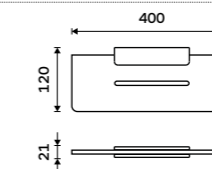

Police IXI 400 mm
Plexiglass matný. Chrom.

Shelf IXI 400 mm
Satin plexiglass. Chrome.

MA X440-26