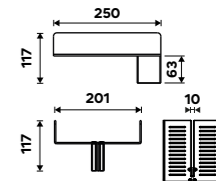

Double-sided shelf for shower glass
Aluminum. For glass up to 8mm thick. Matte black.

2091-DH-25-90

Poličky Shelves

Space Where You Need It

CS
Do sprchy, k umyvadlu i k vaně - úložný prostor vždy po ruce.