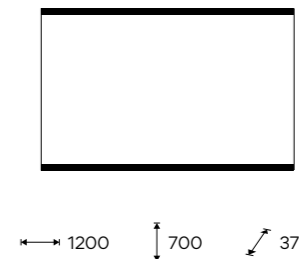

LED Zrcadlo 1200 x 700
Přední a ambientní podsvícení; dotyk. senzory + připojení i na vypínač; životnost LED až 50000 h; 96+96 čipů/m; příkon: 24 W; 3840 lm

LED Mirror 1200 x 700
Front and ambient backlight; touch sensors + connection to the switch; LED lifespan up to 50k h; 96+96 chips/m; output: 24 W; 3840 lm

ZP 12006VX