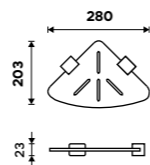

Corner shelf IXI
Satin plexiglass, Chrome.

Ki X208-26

Police IXI 300 mm
Plexiglass matný, Chrom.