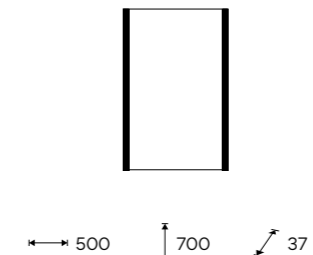

LED Zrcadlo 500 x 700
Přední a ambientní podsvícení; dotyk. senzory + připojení i na vypínač; životnost LED až 50000 h; 96+96 čipů/m; příkon: 14 W; 2240 lm

LED Mirror 500 x 700
Front and ambient backlight; touch sensors + connection to the switch; LED lifespan up to 50k h; 96+96 chips/m; output: 14 W; 2240 lm

ZP 11001VX