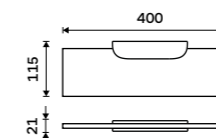

Police 400 mm
Matné sklo EXTRAWHITE 8 mm. Chrom.

Shelf 400 mm
EXTRAWHITE satin glass 8 mm. Chrome.

NK 30091B-40-26