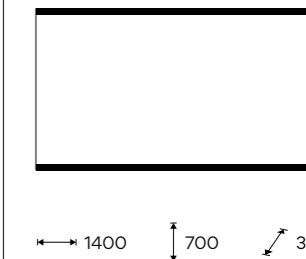

Pure lines. Perfect light. 12000

CS
LED zrcadlo v obdélníkovém provedení sází na geometrickou čistotu a lineární světelný efekt. Charakteristickým rysem tohoto modelu jsou dva vodorovné světelné segmenty umístěné při horní a spodní hraně zrcadlové plochy. Toto horizontální členění opticky rozšiřuje prostor a dodává koupelně moderní, strukturovaný vzhled. Díky svému nadčasovému designu a čistým liniím se zrcadlo stává přirozenou součástí interiéru, kterému dodává pocit vizuálního klidu a harmonie. Je ideální volbou pro ty, kteří preferují přímé linie a hledají decentní, ale funkční designový doplněk.

EN
This rectangular LED mirror relies on geometric purity and a linear lighting effect. The defining feature of this model is the two horizontal light segments located at the top and bottom edges of the mirror surface. This horizontal arrangement visually expands the space and gives the bathroom a modern, structured look. Thanks to its timeless design and clean lines, the mirror becomes a natural part of the interior, adding a sense of visual calm and harmony. It is an ideal choice for those who prefer straight lines and are looking for a subtle yet functional design accessory.

LED Zrcadlo 800 x 700
Přední a ambientní podsvícení; dotyk. senzory + připojení i na vypínač; životnost LED až 50000 h; 96+96 čipů/m; příkon: 16 W; 2560 lm

LED Mirror 800 x 700
Front and ambient backlight; touch sensors + connection to the switch; LED lifespan up to 50k h; 96+96 chips/m; output: 16 W; 2560 lm

ZP 12003VX

LED Zrcadlo 1000 x 700
Přední a ambientní podsvícení; dotyk. senzory + připojení i na vypínač; životnost LED až 50000 h; 96+96 čipů/m; příkon: 20 W; 3200 lm