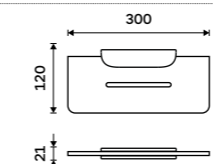

Police IXI 300 mm
Plexiglass matný. Chrom.

Shelf IXI 300 mm
Satin plexiglass. Chrome.

NK X430-26