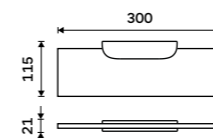

Police 300 mm
Matné sklo EXTRAWHITE 8 mm. Chrom.

Shelf 300 mm
EXTRAWHITE satin glass 8 mm. Chrome.

NK 30091B-30-26