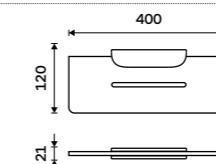

Police IXI 400 mm
Plexiglass matný. Chrom.

Shelf IXI 400 mm
Satin plexiglass. Chrome.

NK X440-26