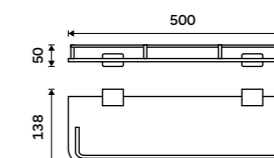

Police s ohrádkou 600 mm
Matné sklo. Chrom.

Shelf with rail 600 mm
Satin glass. Chrome.

Ki 14091AX-60-26