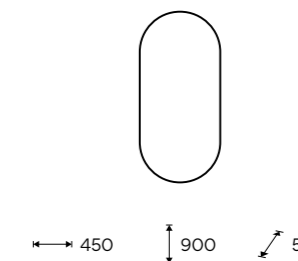

LED Zrcadlo 450x900

Přední svícení; dotyk. senzory + připojení i na vypínač; životnost LED až 50000 h; 240 čipů/m (2in1); příkon: 23 W; 3680 lm; rám černý.

LED Mirror 450x900

Front lighting; touch sensors + connection to the switch; LED lifespan up to 50k h; 240 chips/m (2in1); output: 23 W; 3680 lm; black frame.

ZPC 32003LVX-90