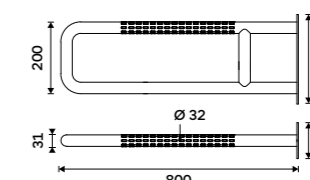

New

Solid support grab bar 800 mm

U shape. Diameter 32 mm. Surface color black matt - material Stainless steel (18/8).

BMUC 9080-90