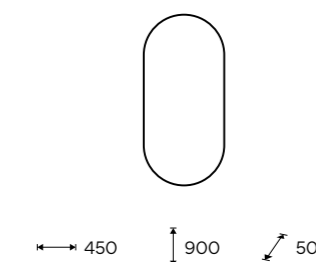

LED Zrcadlo 450x900

Přední svícení; dotyk, senzory + připojení i na vypínač; životnost LED až 50000 h; 240 čipů/m (2in1); příkon: 23 W; 3680 lm; rám bílý.

LED Mirror 450x900

Front lighting; touch sensors + connection to the switch; LED lifespan up to 50k h; 240 chips/m (2in1); output: 23 W; 3680 lm; white frame.

ZPB 32003LVX-05