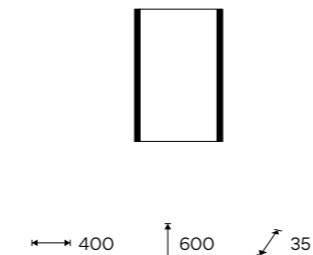

EN

The defining feature of this model is the two vertical light segments located on the sides of the mirror surface. This vertical arrangement naturally frames the reflection and gives the bathroom a sense of height and structural clarity. Thanks to its clean lines, the mirror becomes a natural part of the interior, adding a sense of visual calm and timelessness. The minimalist design without a visible frame allows for easy integration into both modern and timeless interiors.