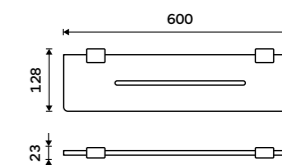

Shelf IXI 600 mm
Satin plexiglass, Chrome.

Ki X460-26