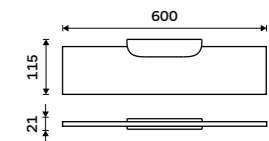

New from 1.7.2026

Shelf 600 mm

Frosted EXTRAWHITE glass 8 mm. Gold brushed.

NKZ 30091B-60-Z

NÁHRADNÍ DÍLY / SPARE PARTS

Sklo police 200 mm
EXTRAWHITE 8 mm.

Shelf glass 200 mm
EXTRAWHITE 8 mm.

1091B-20

Sklo police 300 mm
EXTRAWHITE 8 mm.

Shelf glass 300 mm
EXTRAWHITE 8 mm.

1091B-30

Sklo police 400 mm
EXTRAWHITE 8 mm.

Shelf glass 400 mm
EXTRAWHITE 8 mm.

1091B-40

Sklo police 500 mm
EXTRAWHITE 8 mm.

Shelf glass 500 mm
EXTRAWHITE 8 mm.

1091B-50

Sklo police 600 mm
EXTRAWHITE 8 mm.

Shelf glass 600 mm
EXTRAWHITE 8 mm.

1091B-60