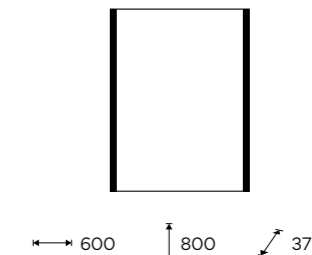

LED Zrcadlo 600 x 800
Přední a ambientní podsvícení; dotyk. senzory + připojení i na vypínač; životnost LED až 50000 h; 96+96 čipů/m; příkon: 16 W; 2560 lm

LED Mirror 600 x 800
Front and ambient backlight; touch sensors + connection to the switch; LED lifespan up to 50k h; 96+96 chips/m; output: 16 W; 2560 lm

ZP 11002VX