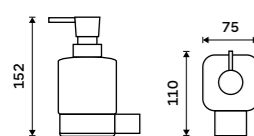

Dávkovač tekutého mýdla
Nádobka z matného skla. Pumpička mosaz.
Objem dávkovače 300 ml. Černá matná.

Soap dispenser
Satin glass container. Brass pump. Volume
300 ml. Black matte.

Ki-14031C-T-90