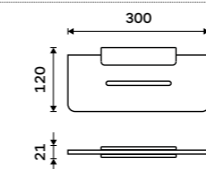

Police IXI 300 mm
Plexiglass matný. Chrom.

Shelf IXI 300 mm
Satin plexiglass. Chrome.

MA X430-26