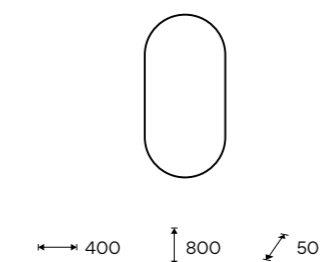

EN

An oval mirror with a white aluminum frame brings freshness and visual lightness to the interior. Its vertical orientation naturally emphasizes the height of the space, creating an airy and harmonious impression. A slim LED strip is integrated along the inner side of the frame around the entire perimeter. The light is directed toward the mirror surface, providing full, even, and functional illumination for everyday use. The white finish introduces brightness and clarity to the space, while the oval shape preserves the softness and balanced character of the overall design.