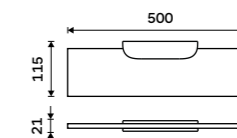

Police 500 mm
Matné sklo EXTRAWHITE 8 mm. Chrom.

Shelf 500 mm
EXTRAWHITE satin glass 8 mm. Chrome.

NK 30091B-50-26