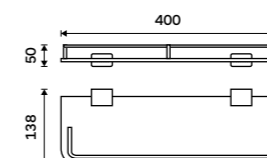

Shelf with rail 300 mm
Satin glass. Chrome.

Ki 14091AX-30-26

Police s ohrádkou 400 mm
Matné sklo. Chrom.

Shelf with rail 400 mm
Satin glass. Chrome.

Ki 14091AX-40-26

Police s ohrádkou 500 mm
Matné sklo. Chrom.