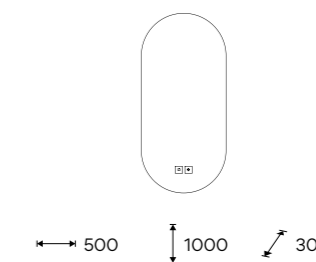

Novinka
LED Zrcadlo 500 x 1000
Zadní podsvícení; dotyk. senzory + připojení i na vypínač; životnost LED až 50000 h; 96+96 čipů/m; příkon: 23 W; 3680 lm

New
LED Mirror 500 x 1000
Backlight; touch sensors + connection to the switch; LED lifespan up to 50k h; 96+96 chips/m; output: 23 W; 3680 lm

ZP 52004LVX