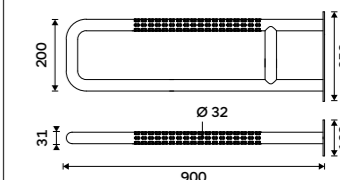

New

Solid support grab bar 900 mm

U shape. Diameter 32 mm. Surface color black matt - material Stainless steel (18/8).

BMUC 9090-90