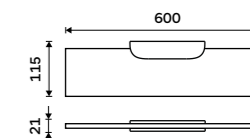

Police 600 mm
Matné sklo EXTRAWHITE 8 mm. Chrom.

Shelf 600 mm
EXTRAWHITE satin glass 8 mm. Chrome.

NK 30091B-60-26