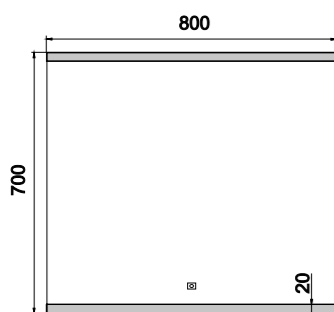

LED zrcadla se senzorem LED mirrors with sensor

mirror benefits

Zapnutí / vypnutí, manipulace s dotykovým senzorem s pamětí. Po zapnutí světla se zobrazí poslední teplota barvy. IP 44. Možnost nastavení teploty barev od 2700 do 6000 K (bez stmívače). Životnost LED diod je až 50 000 hodin.

Turning on/off, handling by touch sensor with memory. After turning on the light the color temperature which was last set is presented. IP 44. Possibility of setting the color temperature from 2700 to 6000 K (without dimmer). The lifetime of LED diodes is up to 50.000 hours.

ZP 12003V

LED zrcadlo 800x700 s dotykovým senzorem

Koupelnové podsvícené LED zrcadlo. Možnost nastavení teploty svítivosti od 2700K - 6000K. Výkon 24W.

LED mirror 800x700 with touch switch

Illuminated bathroom LED mirror. Possibility of setting color temperature from 2700 to 6000 K. Output 24 W.

Kč 6 690,- € 276,40

ZP 12019V

LED zrcadlo 900x700 s dotykovým senzorem

Koupelnové podsvícené LED zrcadlo. Možnost nastavení teploty svítivosti od 2700K - 6000K. Výkon 26W.

LED mirror 900x700 with touch switch

Illuminated bathroom LED mirror. Possibility of setting color temperature from 2700 to 6000 K. Output 26 W.

Kč 7 190,- € 297,10

ZP 12004V

LED zrcadlo 1000x700 s dotykovým senzorem

Koupelnové podsvícené LED zrcadlo. Možnost nastavení teploty svítivosti od 2700K - 6000K. Výkon 29W.

LED mirror 1000x700 with touch switch

Illuminated bathroom LED mirror. Possibility of setting color temperature from 2700 to 6000 K. Output 29 W.

Kč 7 690,- € 317,80

ZP 12006V

LED zrcadlo 1200x700 s dotykovým senzorem

Koupelnové podsvícené LED zrcadlo. Možnost nastavení teploty svítivosti od 2700K - 6000K. Výkon 35W.

LED mirror 1200x700 with touch switch