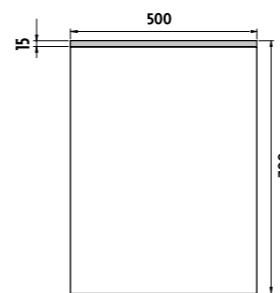

ZP 8001

LED zrcadlo 500x700
Koupelnové podsvícené LED zrcadlo.
Výkon 8 W, teplota chromatičnosti 6000K.
LED mirror 500x700
Illuminated bathroom LED mirror.
Output 8 W, temperature 6000K.

Kč 3 690,- € 152,50