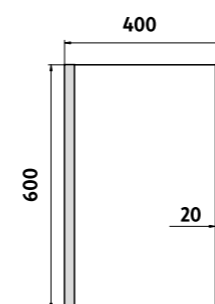

Výběrem obdélníkového zrcadla v klasických rozměrech rozhodně neuděláte chybu. Model 11000 má dva LED pásy o tloušťce 2 cm po celé hraně zrcadla. Zrcadlo je ideálním doplňkem do koupelen, kde má vše svůj řád. Univerzální model pro všechny, kdo se cítí dobře v tradičních interiérech.

By choosing a rectangular mirror in standard sizes you will definitely not make a mistake. The model 11000 has two LED strips of 2 cm thickness along the entire edge of the mirror. The mirror is an ideal accessory in bathrooms where everything has its own order. Universal model for everybody who feels good in traditional interiors.

ZP 11002

ZP 11000

LED zrcadlo 400x600
Koupelnové podsvícené LED zrcadlo.
Výkon 18 W, teplota chromatičnosti 6000K.
LED mirror 400x600
Illuminated bathroom LED mirror.
Output 18 W, temperature 6000 K.

Kč 4 290,- € 177,30