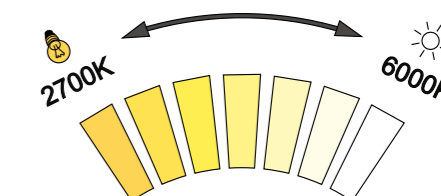

Vypnuté / OFF

Zapnuté / ON

Ovládání zrcadla a nastavení svítivosti pomocí dotykového senzoru.

mirror control and luminosity setting by touch switch.

Turning on/off, handling by touch sensor with memory. After turning on the light the color temperature which was last set is presented. IP 44. Possibility of setting the color temperature from 2700 to 6000 K (without dimmer). The lifetime of LED diodes is up to 50.000 hours.