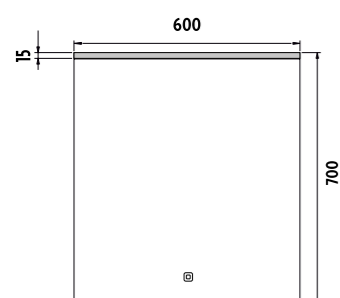

LED mirror 600x700 with touch switch

Illuminated bathroom LED mirror. Possibility of setting color temperature from 2700 to 6000 K. Output 9 W.

Kč 4 790,- € 197,90