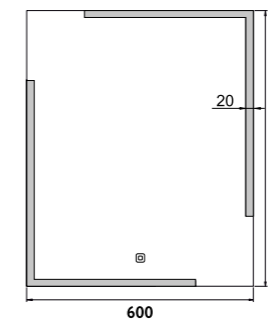

LED mirror 600x800 with touch switch

Illuminated bathroom LED mirror. Possibility of setting color temperature from 2700 to 6000 K. Output 32 W.

Kč 7 390,- € 305,40