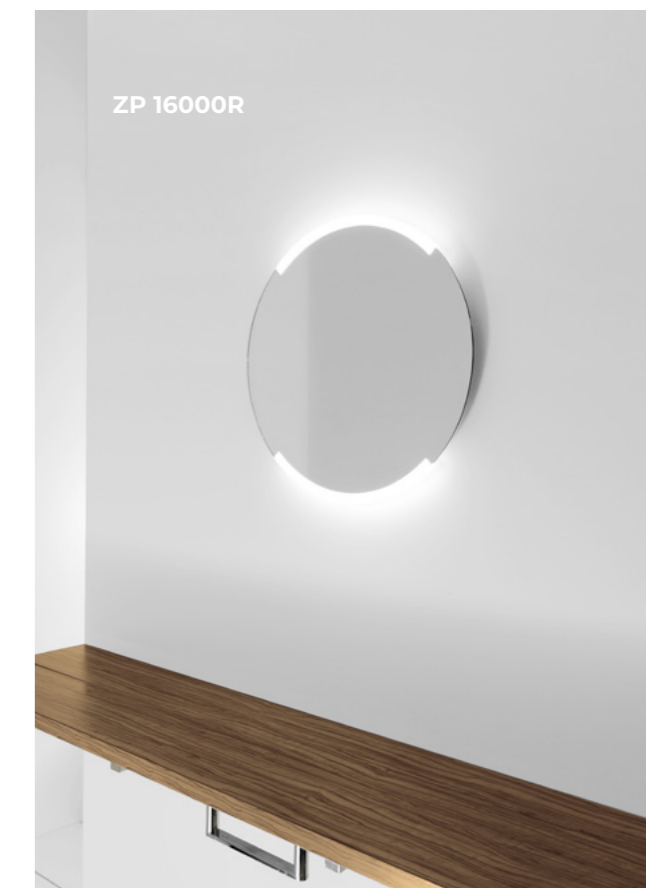

LED mirror 600x600

Illuminated bathroom LED mirror. Output 13 W, temperature 6000 K.

Kč 4 390,- € 181,40

ZP 16000R