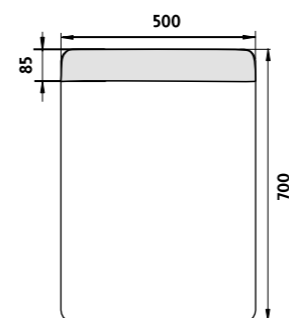

LED zrcadlo 500x700
Koupelnové podsvícené LED zrcadlo. Výkon 7,5W, teplota chromatičnosti 6000K.
LED mirror 500x700
Illuminated bathroom LED mirror. Output 7,5 W, color temperature 6000 K.

Kč 4 590,- € 189,70

ZP 23002