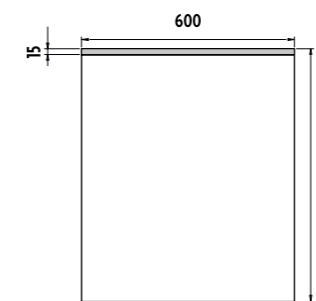

ZP 8002

LED zrcadlo 600x700
Koupelnové podsvícené LED zrcadlo.
Výkon 9 W, teplota chromatičnosti 6000K.
LED mirror 600x700
Illuminated bathroom LED mirror.
Output 9 W, temperature 6000K.

Kč 3 990,- € 164,90