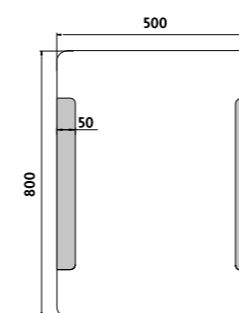

LED

ZP 18000

ZP 18001

mirror benefits

Moderní a stylové zrcadlo, které dokonale padne do každého moderního interiéru. Model 18000 disponuje dvěma 5 cm širokými LED páskami. Světlo je vedeno propracovaným akrylátovým rámečkem, což zaručuje stejnorodé rozptýlení. Zrcadlo opticky zvětší a doladí váš interiér.

Modern and stylish mirror which elegantly fits into each modern interior. The model 18000 has two LED strips of 5 cm thickness. The light is led through the sophisticated acrylic frame which guarantees homogenous light diffusion. The mirror optically open up your space

ZP 18001

LED zrcadlo 500x800

Koupeľňové podsvícené LED zrcadlo. Výkon 15 W, teplota chromatičnosti 6000K.
LED mirror 500x800
Illuminated bathroom LED mirror. Output 15 W, temperature 6000 K.

Kč 5 790,- € 239,30

ZP 18002

LED zrcadlo 600x800

Koupeľňové podsvícené LED zrcadlo. Výkon 15 W, teplota chromatičnosti 6000K.
LED mirror 600x800
Illuminated bathroom LED mirror. Output 15 W, temperature 6000 K.

Kč 5 990,- € 247,50

ZP 18002V

LED zrcadlo 600x800 s dotykovým senzorem

Koupeľňové podsvícené LED zrcadlo. Možnost nastavení teploty svítivosti od 2700K - 6000K. Výkon 15 W.
LED mirror 600x800 with touch switch
Illuminated bathroom LED mirror. Possibility of setting color temperature from 2700 to 6000 K. Output 15 W.

Kč 6 790,- € 280,60

LED zrcadla se senzorem LED mirrors with sensor

Vypnuté / OFF

Zapnuté / ON

Ovládání zrcadla a nastavení svítivosti pomocí dotykového senzoru.

mirror control and luminosity setting by touch switch.