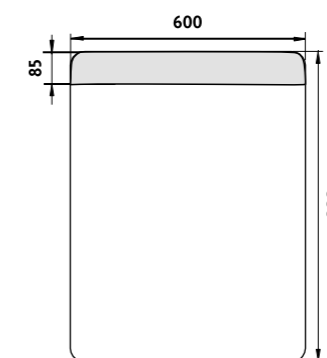

LED zrcadlo 600x800
Koupelnové podsvícené LED zrcadlo. Výkon 9W, teplota chromatičnosti 6000K.
LED mirror 600x800
Illuminated bathroom LED mirror. Output 9 W, color temperature 6000 K.

Kč 5 290,- € 218,60

ZP 23003