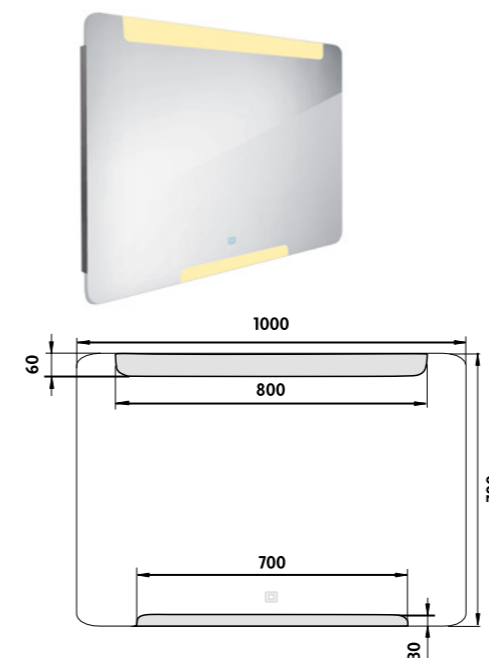

LED mirror 1000x700 with touch switch

Illuminated bathroom LED mirror. Output 22,5 W. Possibility of setting color temperature 2700 - 6000 K.

Kč 7 790,- € 321,90