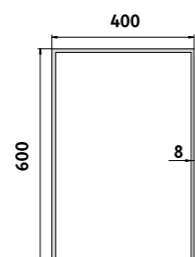

LED ZP 13000

mirror benefits

Představujeme vám další model zrcadla, které díky své jednoduchosti a propracovanosti zapadne do každé koupelny. Model 13000 má po celém obvodu LED diody, které jsou zakryté 8mm rámečkem. Výkonné LED diody vám zajistí bezstarostnou každodenní hygienu.

We would like to present you next model of the mirror which fits into any bathroom thanks to its simplicity and perfect design. The model 13000 has LED diodes around the whole perimeter covered by 8mm frame. High performance LED diodes ensure carefree daily hygiene.

ZP 13019

ZP 13000

LED zrcadlo 400x600
Koupelnové podsvícené LED zrcadlo. Barevná teplota zvolena teplá bílá 4000-4500K. Výkon 29 W.
LED mirror 400x600
Illuminated bathroom LED mirror. Output 29 W, color temperature – warm white 4000-4500K.

Kč 4 190,- € 173,10

ZP 13001

LED zrcadlo 500x700
Koupelnové podsvícené LED zrcadlo. Barevná teplota zvolena teplá bílá 4000-4500K. Výkon 35 W.
LED mirror 500x700
Illuminated bathroom LED mirror. Output 35 W, color temperature – warm white 4000-4500K.

Kč 4 990,- € 206,20

ZP 13002

LED zrcadlo 600x800
Koupelnové podsvícené LED zrcadlo. Barevná teplota zvolena teplá bílá 4000-4500K. Výkon 41 W.
LED mirror 600x800
Illuminated bathroom LED mirror. Output 41 W, color temperature – warm white 4000-4500K.

Kč 5 690,- € 235,10

ZP 13003

LED zrcadlo 800x700
Koupelnové podsvícené LED zrcadlo. Barevná teplota zvolena teplá bílá 4000-4500K. Výkon 44 W.
LED mirror 800x700
Illuminated bathroom LED mirror. Output 44 W, color temperature – warm white 4000-4500K.

Kč 5 990,- € 247,50

ZP 13019