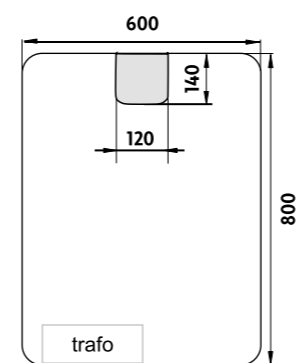

mirror benefits

Minimalistické a moderní zrcadlo, které je propracované do nejmenšího detailu. Model 21000 byl navržen tak, aby vrchní LED pás nasimuloval osvětlení lampy nad zrcadlem a spodní elegantně nasvítí vodovodní baterii nebo poličku. Model 20000 disponuje pásem ve vrchní části zrcadla a hravě tak nahradí osvětlení od lampy.

Minimalistic and modern mirror which is designed into the smallest detail. The model 21000 was designed so that the upper LED strip simulates the illumination of the lamp above the mirror and lower strip elegantly illuminates the faucet or shelf. The model 20000 has a LED strip in the upper side of the mirror which easily replaces illumination of the lamp.

ZP 21002

ZP 20002

LED zrcadlo 600x800
Koupelnové podsvícené LED zrcadlo. Výkon 7 W, teplota chromatičnosti 6000K.
LED mirror 600x800
Illuminated bathroom LED mirror. Output 7 W, temperature 6000 K.

Kč 4 690,- € 193,80