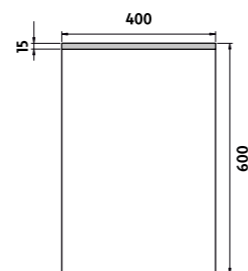

LED

ZP 8000

mirror benefits

V jednoduchosti je krása, a právě to je znázorněno v modelu 8000. Ten je pro všechny vyznavače ostrých hran. Zrcadlo elegantně sladíte například s hranatým umyvadlem či baterií nebo koupelnovým nábytkem. Tenký LED pásek umístěný pod vypískovanou hranou zrcadla, poskytuje decentní, avšak dostačující osvětlení.

There is beauty in simplicity and this is exactly what is shown in the model 8000. That one is for all fans of sharp edges. The mirror elegantly matches the angular basin or faucet or bathroom furniture. Thin LED strip placed under sanded side of the mirror provides restrained but sufficient lighting.

ZP 8000

LED zrcadlo 400x600
Koupelnové podsvícené LED zrcadlo.
Výkon 6 W, teplota chromatičnosti 6000K.
LED mirror 400x600
Illuminated bathroom LED mirror.
Output 6 W, temperature 6000 K.

Kč 3 290,- € 135,90

ZP 8001

LED zrcadlo 500x700
Koupelnové podsvícené LED zrcadlo.
Výkon 8 W, teplota chromatičnosti 6000K.
LED mirror 500x700
Illuminated bathroom LED mirror.
Output 8 W, temperature 6000K.

Kč 3 690,- € 152,50

ZP 8002

LED zrcadlo 600x700
Koupelnové podsvícené LED zrcadlo.
Výkon 9 W, teplota chromatičnosti 6000K.
LED mirror 600x700
Illuminated bathroom LED mirror.
Output 9 W, temperature 6000K.

Kč 3 990,- € 164,90

ZP 8003

LED zrcadlo 800x600
Koupelnové podsvícené LED zrcadlo.
Výkon 12 W, teplota chromatičnosti 6000K.
LED mirror 800x600
Illuminated bathroom LED mirror.
Output 12 W, temperature 6000K.

Kč 4 390,- € 181,40

ZP 8019

LED zrcadlo 900x600
Koupelnové podsvícené LED zrcadlo.
Výkon 13 W, teplota chromatičnosti 6000K.
LED mirror 900x600
Illuminated bathroom LED mirror.
Output 13 W, temperature 6000K.

Kč 4 690,- € 193,80

ZP 8004