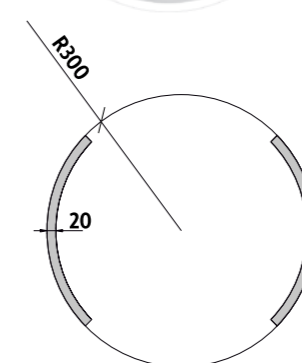

LED mirror 600x600

Illuminated bathroom LED mirror. Output 13 W, temperature 6000 K.

Kč 4 390,- € 181,40