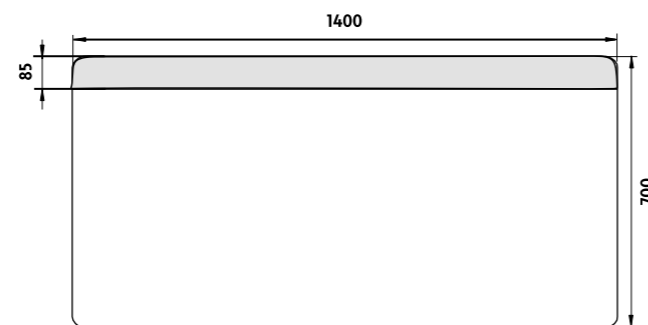

LED ZP 23000

mirror benefits

Obdélníkový tvar a zaoblené rohy dokonale vyniknou v moderní koupelně. Model 23000 disponuje 8,5 cm tlustým LED páskem v horní části zrcadla, který nasimuluje osvětlení lampy nad zrcadlem. Zrcadlo tak hravě splní nejen svou praktickou funkci, ale stane se elegantním doplňkem ve vaší koupelně.

Rectangular shape and rounded edges perfectly stand out in a modern bathroom. The model 23000 has 8,5 cm thick LED strip in the upper side of the mirror which simulates the illumination of the lamp above the mirror. The mirror not only easily fulfills its practical function but it can become an elegant accessory in your bathroom.

ZP 23008

LED zrcadlo 1400x700
Koupelnové podsvícené LED zrcadlo. Výkon 21W, teplota chromatičnosti 6000K.
LED mirror 1400x700
Illuminated bathroom LED mirror. Output 21 W, color temperature 6000 K.

Kč 8 990,- € 371,50

ZP 23001

LED zrcadlo 500x700
Koupelnové podsvícené LED zrcadlo. Výkon 7,5W, teplota chromatičnosti 6000K.
LED mirror 500x700
Illuminated bathroom LED mirror. Output 7,5 W, color temperature 6000 K.

Kč 4 590,- € 189,70

ZP 23002

LED zrcadlo 600x800
Koupelnové podsvícené LED zrcadlo. Výkon 9W, teplota chromatičnosti 6000K.
LED mirror 600x800
Illuminated bathroom LED mirror. Output 9 W, color temperature 6000 K.

Kč 5 290,- € 218,60

ZP 23003

LED zrcadlo 800x700
Koupelnové podsvícené LED zrcadlo. Výkon 12W, teplota chromatičnosti 6000K.
LED mirror 800x700
Illuminated bathroom LED mirror. Output 12 W, color temperature 6000 K.

Kč 5 790,- € 239,30

ZP 23019

LED zrcadlo 900x700
Koupelnové podsvícené LED zrcadlo. Výkon 13,5W, teplota chromatičnosti 6000K.
LED mirror 900x700
Illuminated bathroom LED mirror. Output 13,5 W, color temperature 6000 K.

Kč 5 990,- € 247,50

ZP 23004