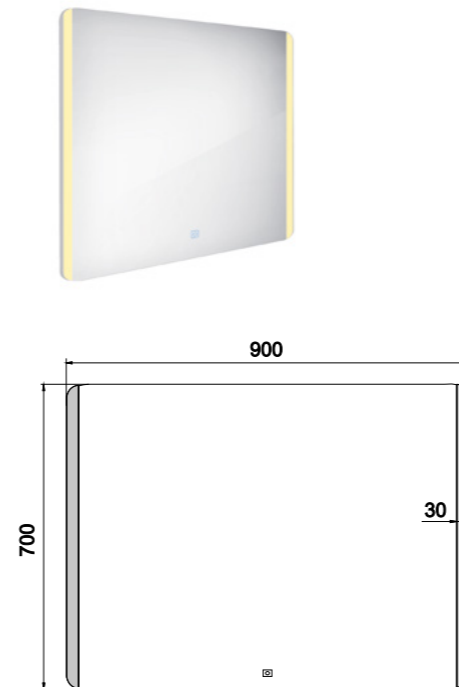

LED mirror 900x700 with touch switch

Illuminated bathroom LED mirror. Possibility of setting color temperature from 2700 to 6000 K. Output 21 W.

Kč 6 990,- € 288,80