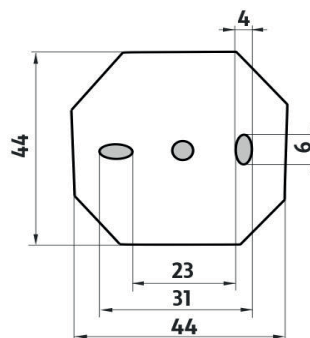

montáž / installation :

montážní konzole / installation bracket :

materiál - úprava (barva) / material - surface finish (colour) :

nerez 1.4301-broušená nerez

stainless steel 1.4301-brushed stainless steel