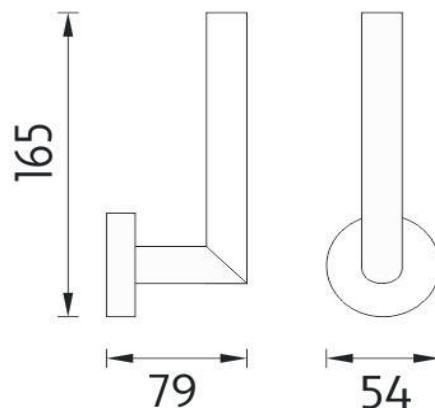

UNM 13055R-10

Unix nerez

Držák na toaletní papír-NEREX

Rezervní držák na toaletní papír/broušená nerez.

Toilet paper holder - STAINLESS STEEL

Spare toilet paper holder - brushed stainless steel. The glue MAMUT is not included in the package. It is possible to buy it under the article number 35003TU. The amount of glue in the tube is sufficient for sticking 8-10 holders.

Náhradní díly / Spare parts

montáž / installation :

montážní konzole / installation bracket :

materiál - úprava (barva) / material - surface finish (colour) :

nerez 1.4301-broušená nerez

stainless steel 1.4301-brushed stainless steel

→ 210
↑ 60
↗ 100

EAN : 8595187111721

ROMVEL spol. s r. o.
Dr. Milady Horákové 561/86a
Liberec 7, 460 07
Česká Republika / Czech Republic

T: (+420) 485 105 671
T: (+420) 485 107 441
F: (+420) 485 105 674
E: nimco@nimco.cz

www.nimco.cz