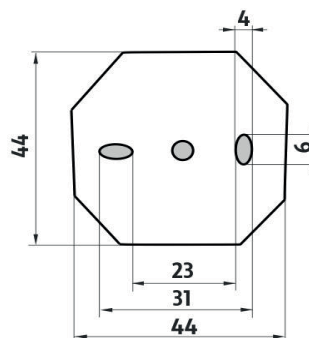

montáž / installation :

montážní konzole / installation bracket :

materiál - úprava (barva) / material - surface finish (colour) :

nerez 1.4301-broušená nerez

stainless steel 1.4301-brushed stainless steel