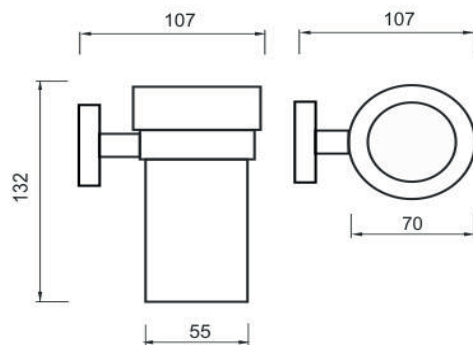

UNM 13058KN-10

Unix nerez

Držák pohárku

Držák pohárku. Nádobka keramika. Úchyt broušená nerez.

Cup holder

Cup holder. Ceramic cup. The glue MAMUT is not included in the package. It can be bought in addition under the code 35003TU. One tube of the glue is enough for 8-10 holders.

Náhradní díly / Spare parts

1058K-N

Pohárek keramický
Ceramic cup

montáž / installation :

montážní konzole / installation bracket :

materiál - úprava (barva) / material - surface finish (colour) :

nerez 1.4301-broušená nerez

stainless steel 1.4301-brushed stainless steel

→ 170
↑ 90
↗ 120

EAN : **8595187112636**

ROMVEL spol. s r. o.
Dr. Milady Horákové 561/86a
Liberec 7, 460 07
Česká Republika / Czech Republic

T: (+420) 485 105 671
T: (+420) 485 107 441
F: (+420) 485 105 674
E: nimco@nimco.cz

www.nimco.cz